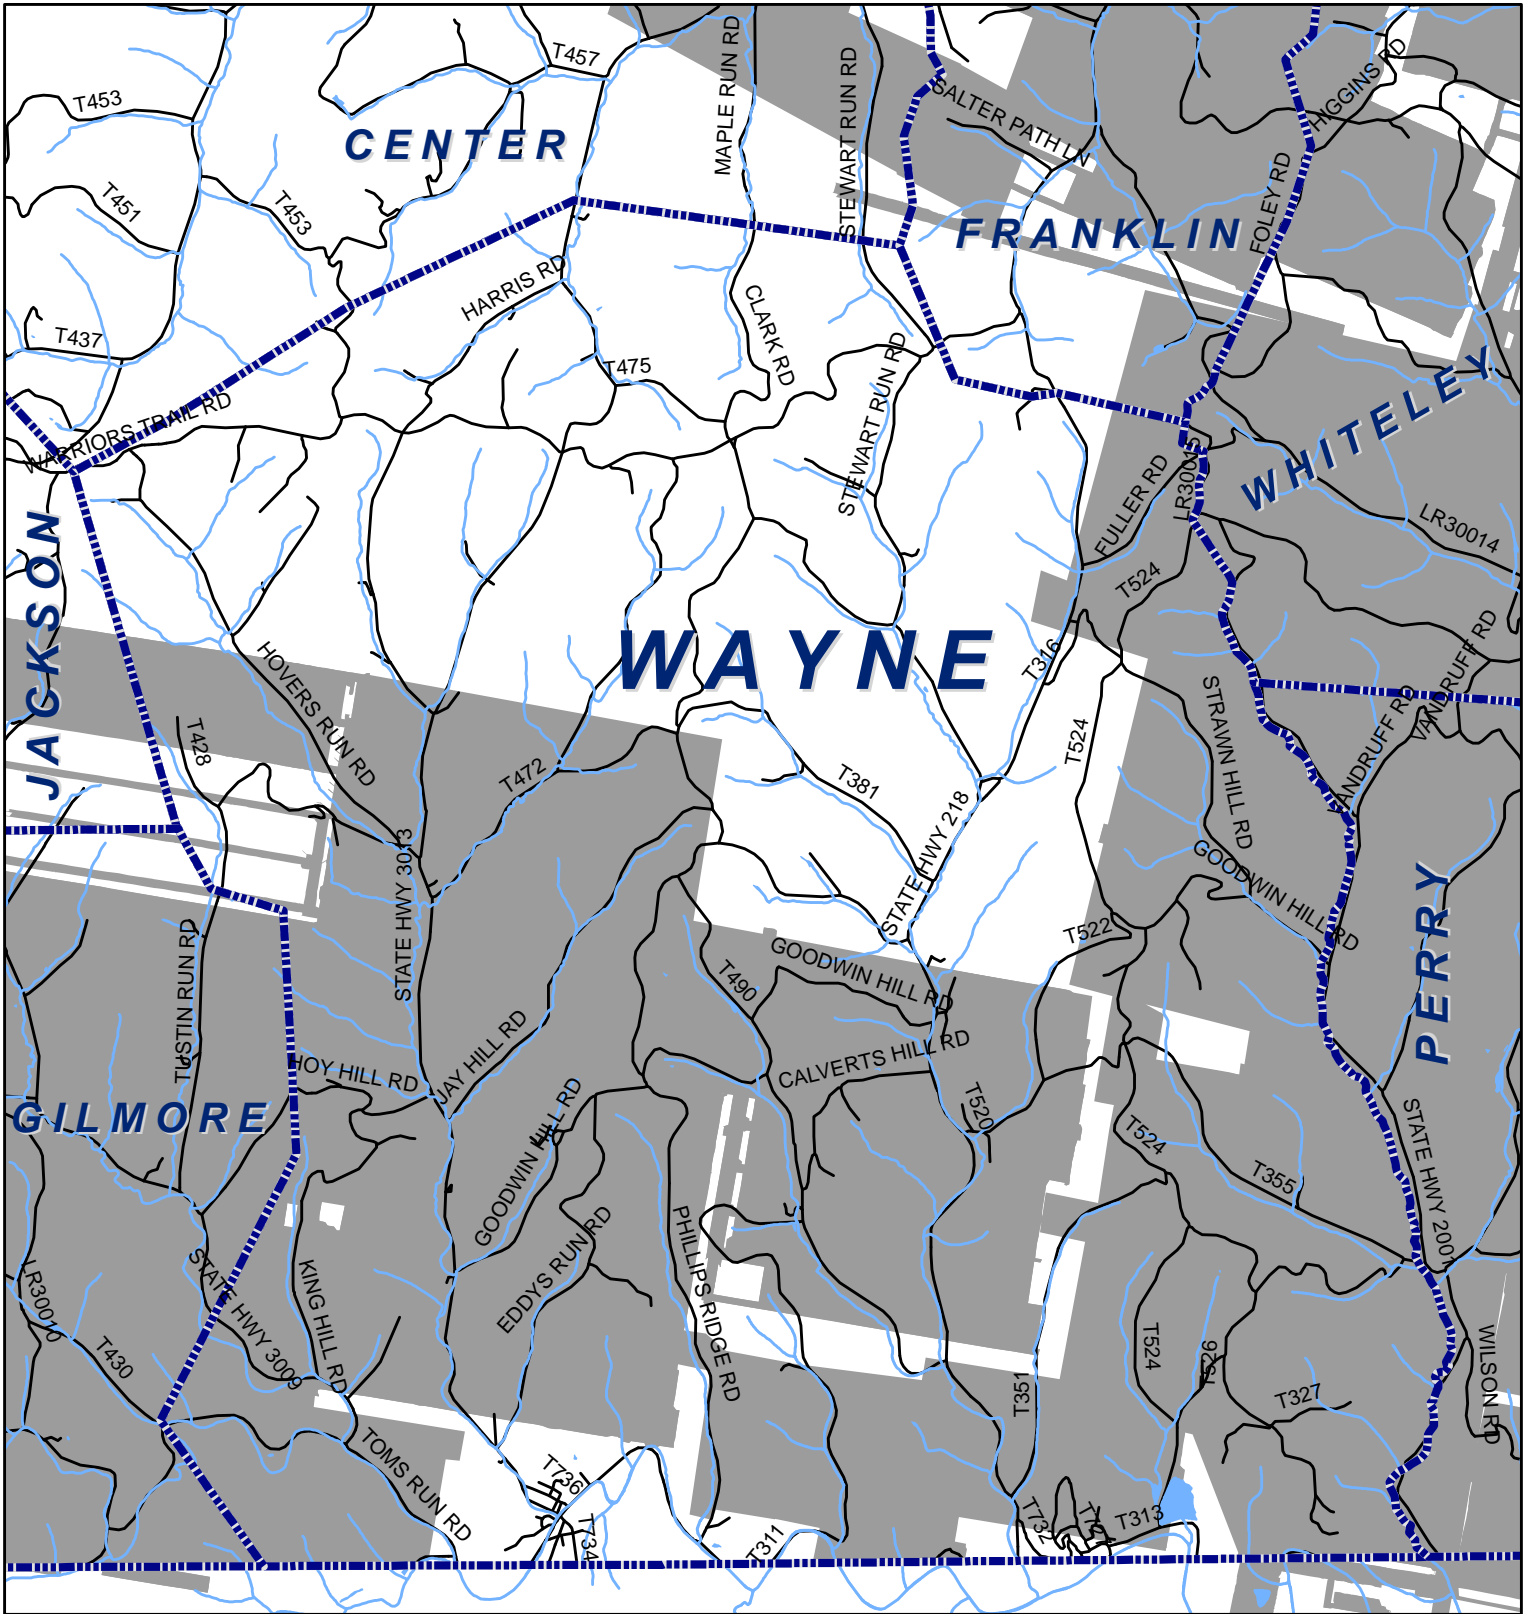

Wayne Township, Greene County

Legend

-  Municipality Boundary
-  Undermined Area

This map was prepared using information considered to be the best historical data available.

The Department cannot verify the accuracy or completeness of this information.