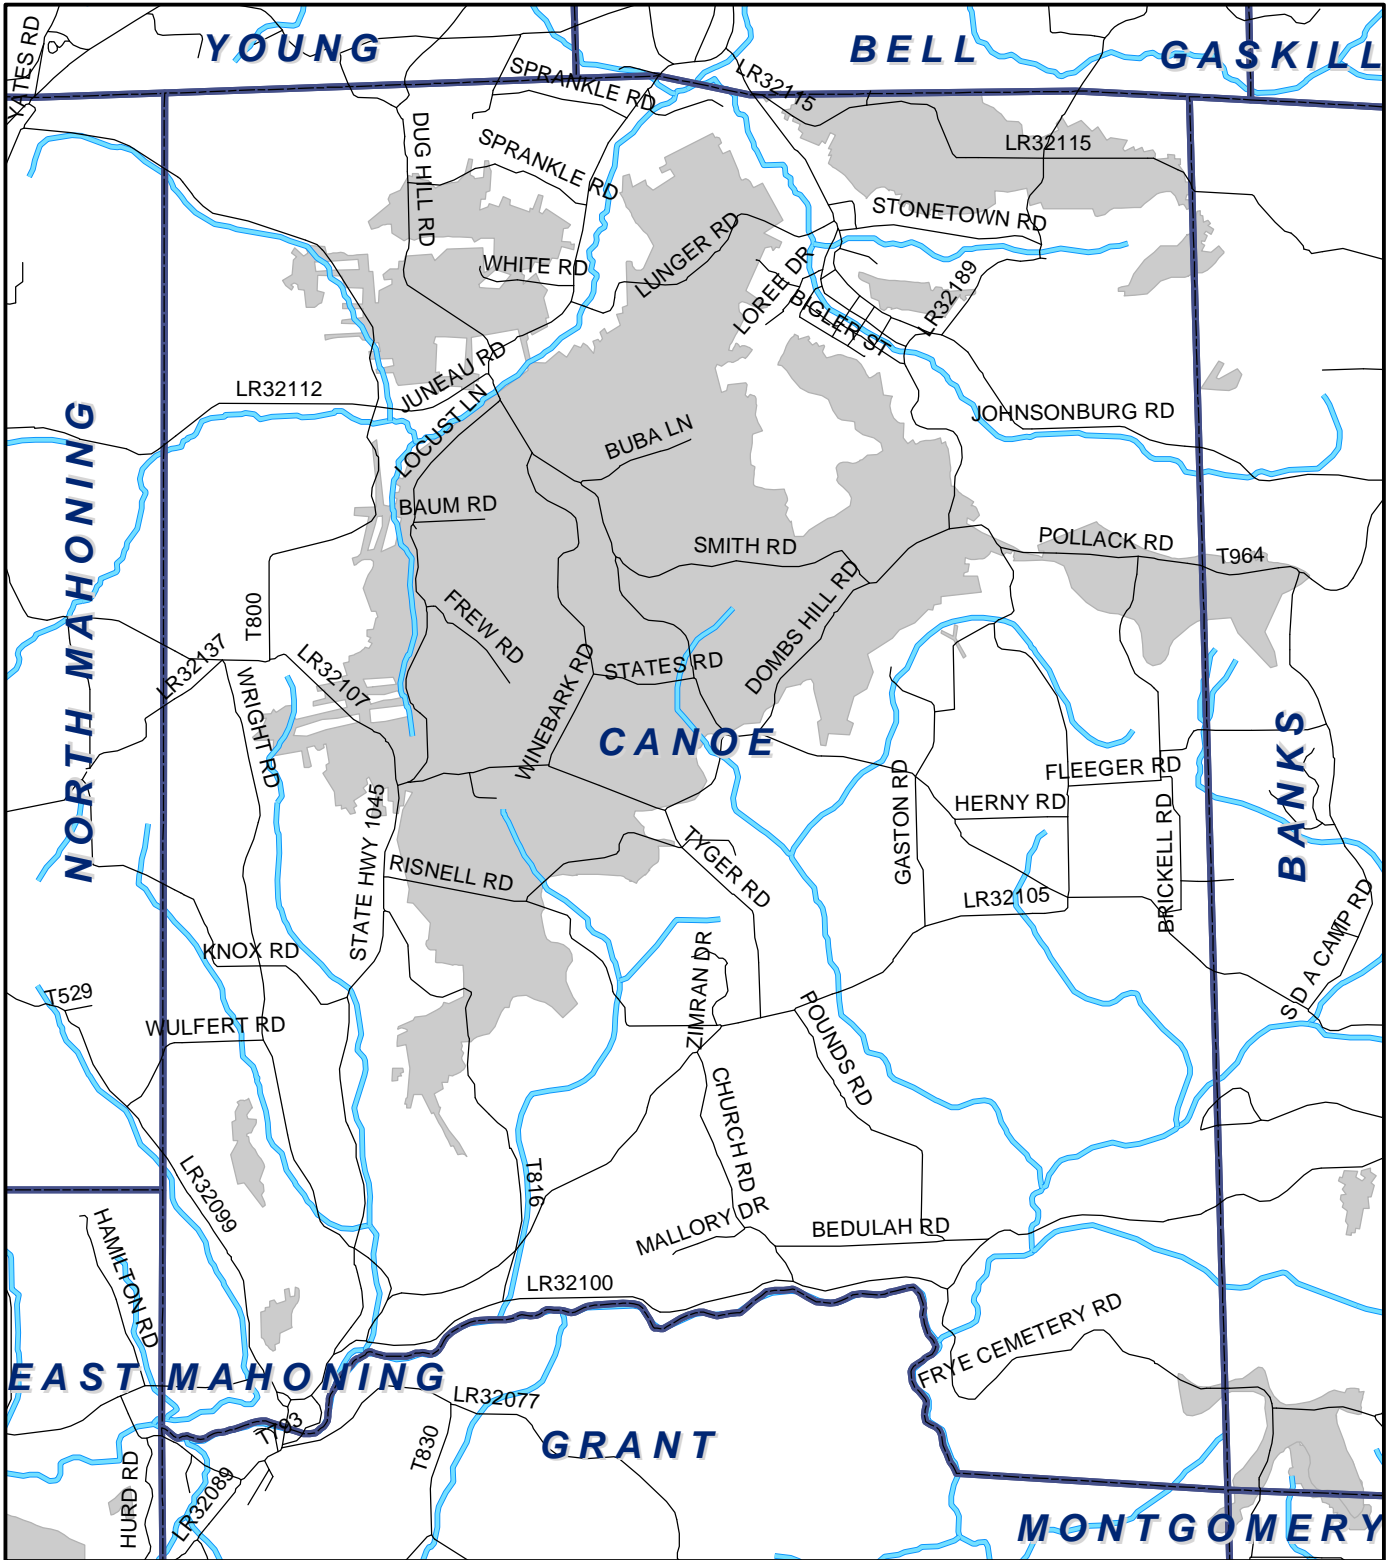

Canoe Twp, Indiana County

Legend

- Municipality Boundary
- Undermined Area

This map was prepared using information considered to be the best historical data available.

The Department cannot verify the accuracy or completeness of this information.