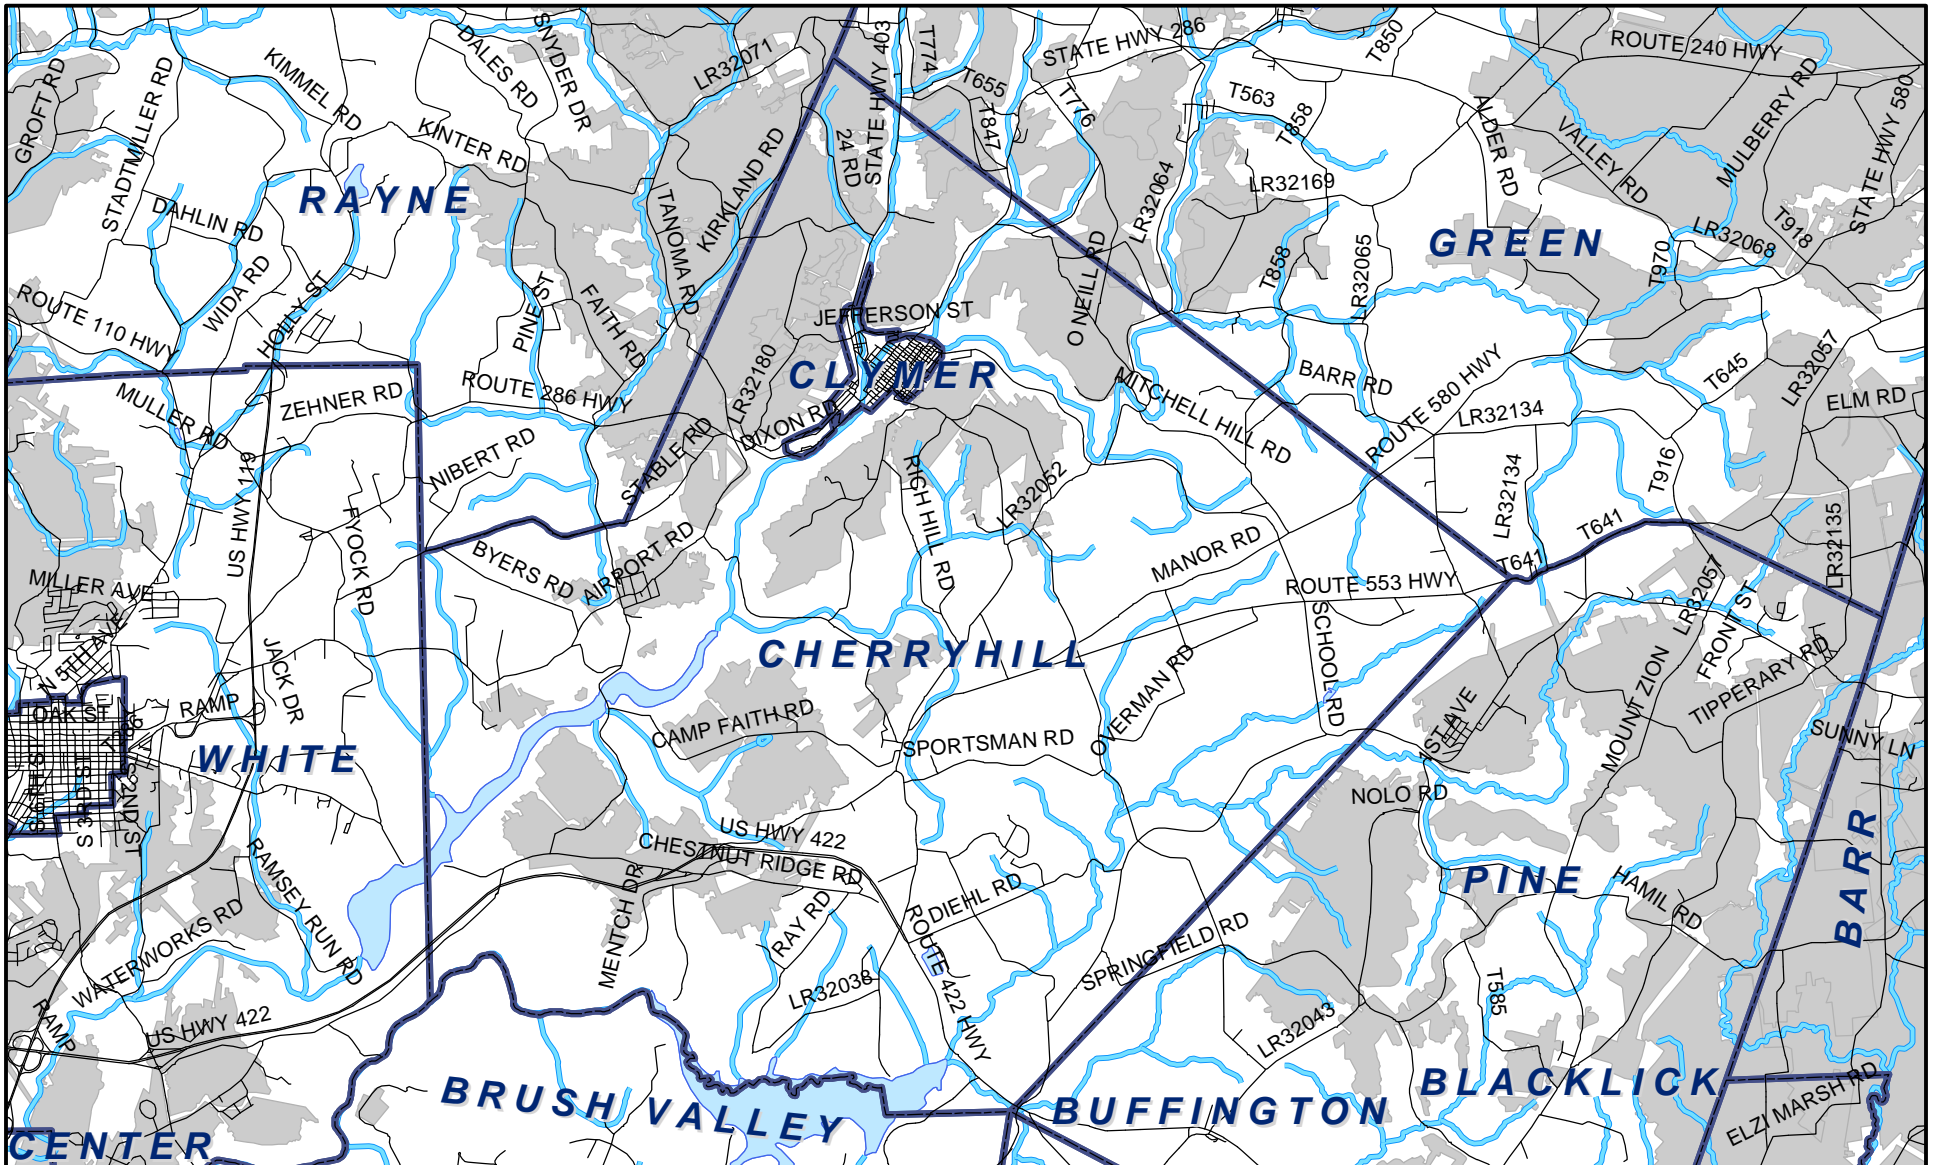

# Cherryhill Twp, Indiana County

**Legend**

-  Municipality Boundary
-  Undermined Area

This map was prepared using information considered to be the best historical data available.

The Department cannot verify the accuracy or completeness of this information.