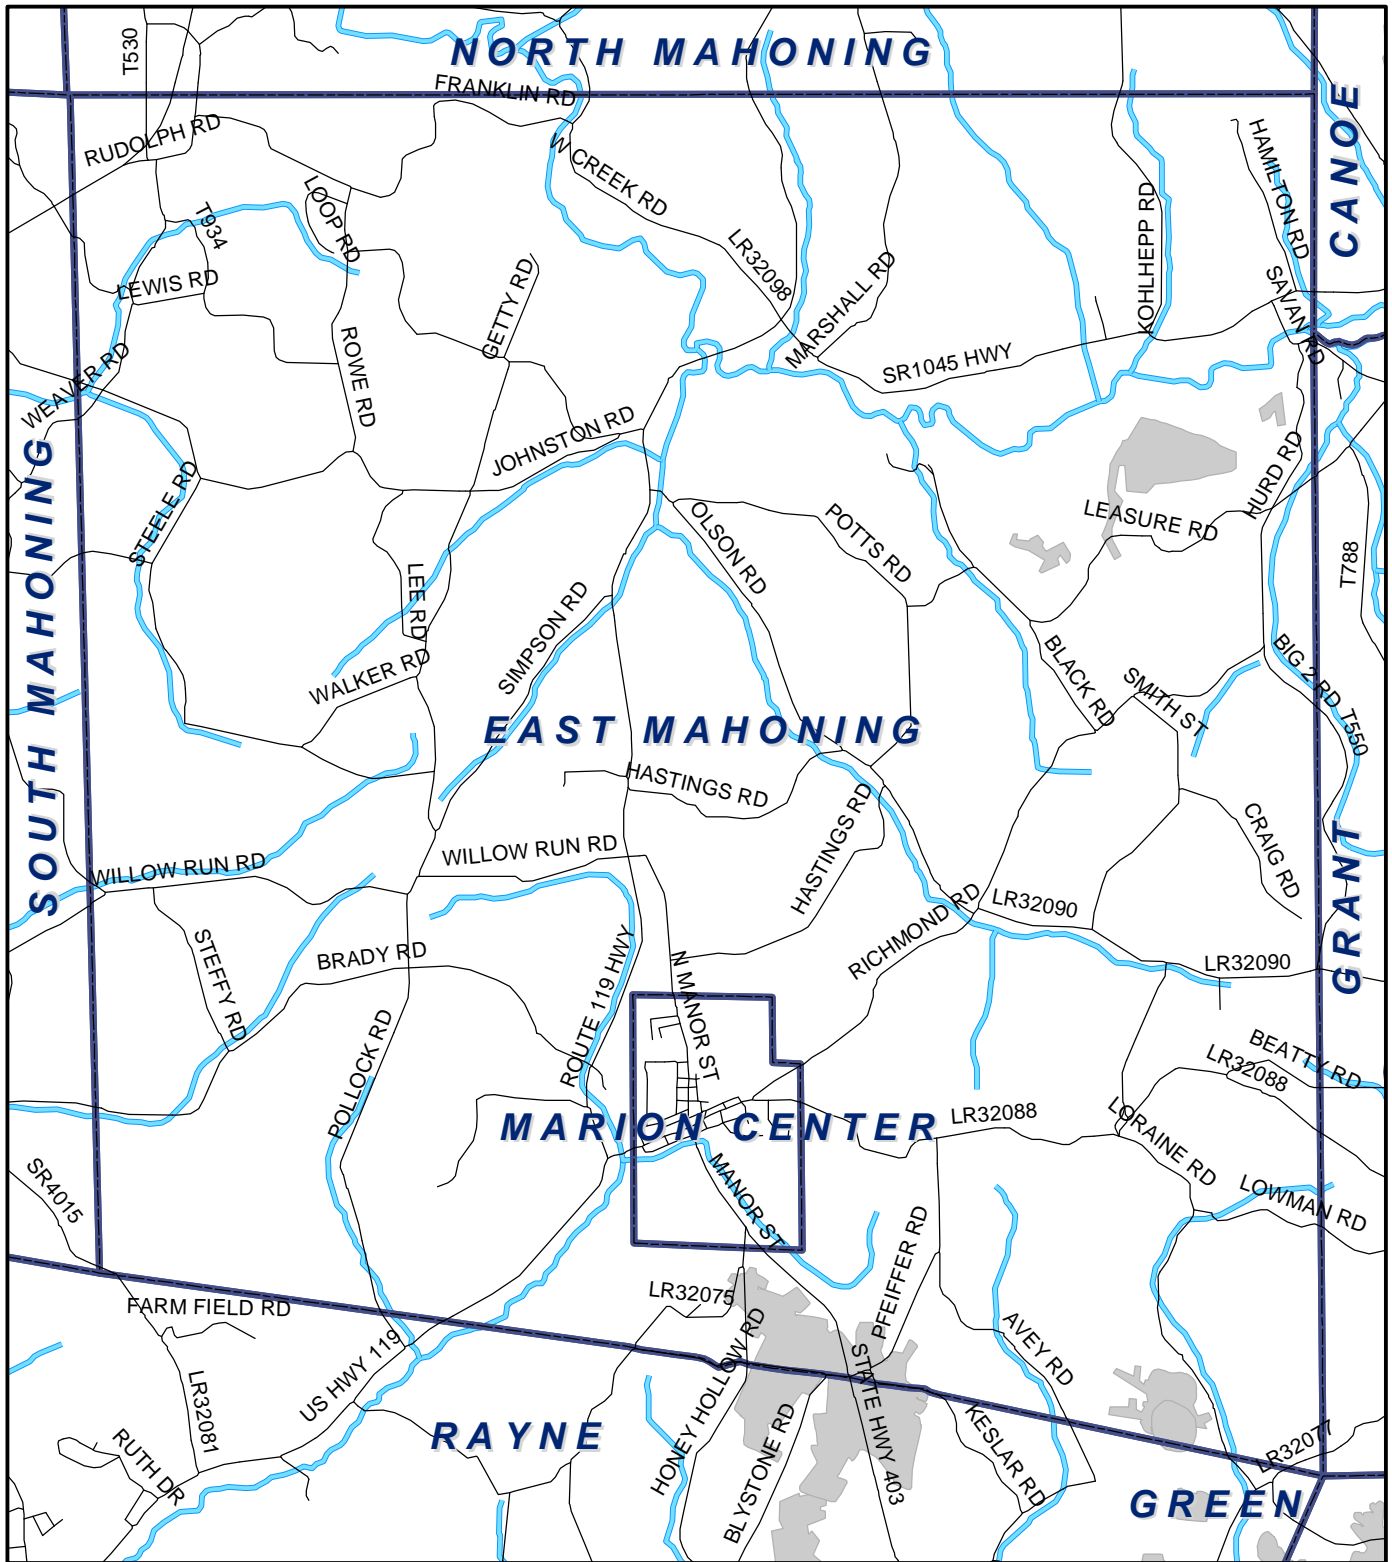

East Mahoning Twp, Indiana County

Legend

- Municipality Boundary
- Undermined Area

This map was prepared using information considered to be the best historical data available.

The Department cannot verify the accuracy or completeness of this information.