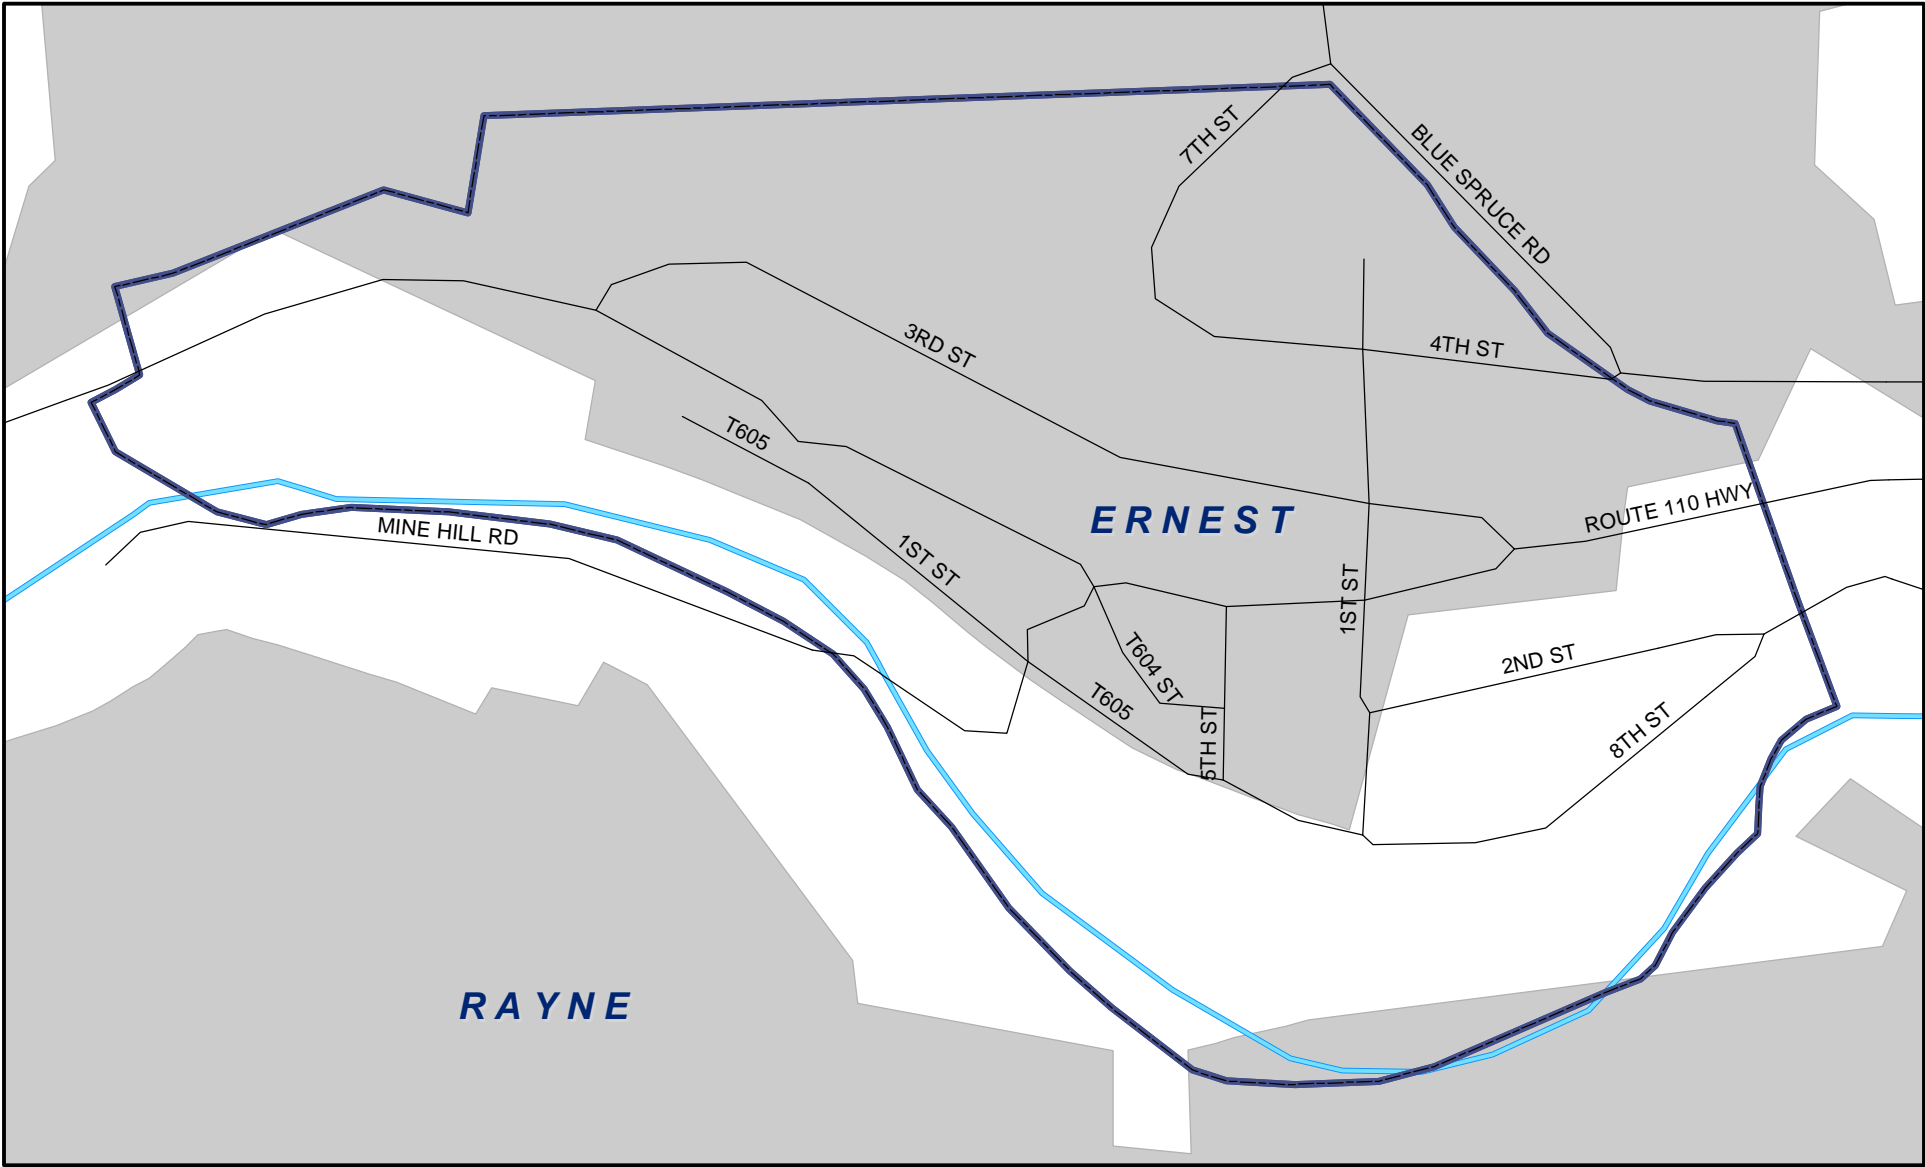

Ernest Boro, Indiana County

Legend

- Municipality Boundary
- Mine Hill Rd
- Undermined Area

This map was prepared using information considered to be the best historical data available.

The Department cannot verify the accuracy or completeness of this information.