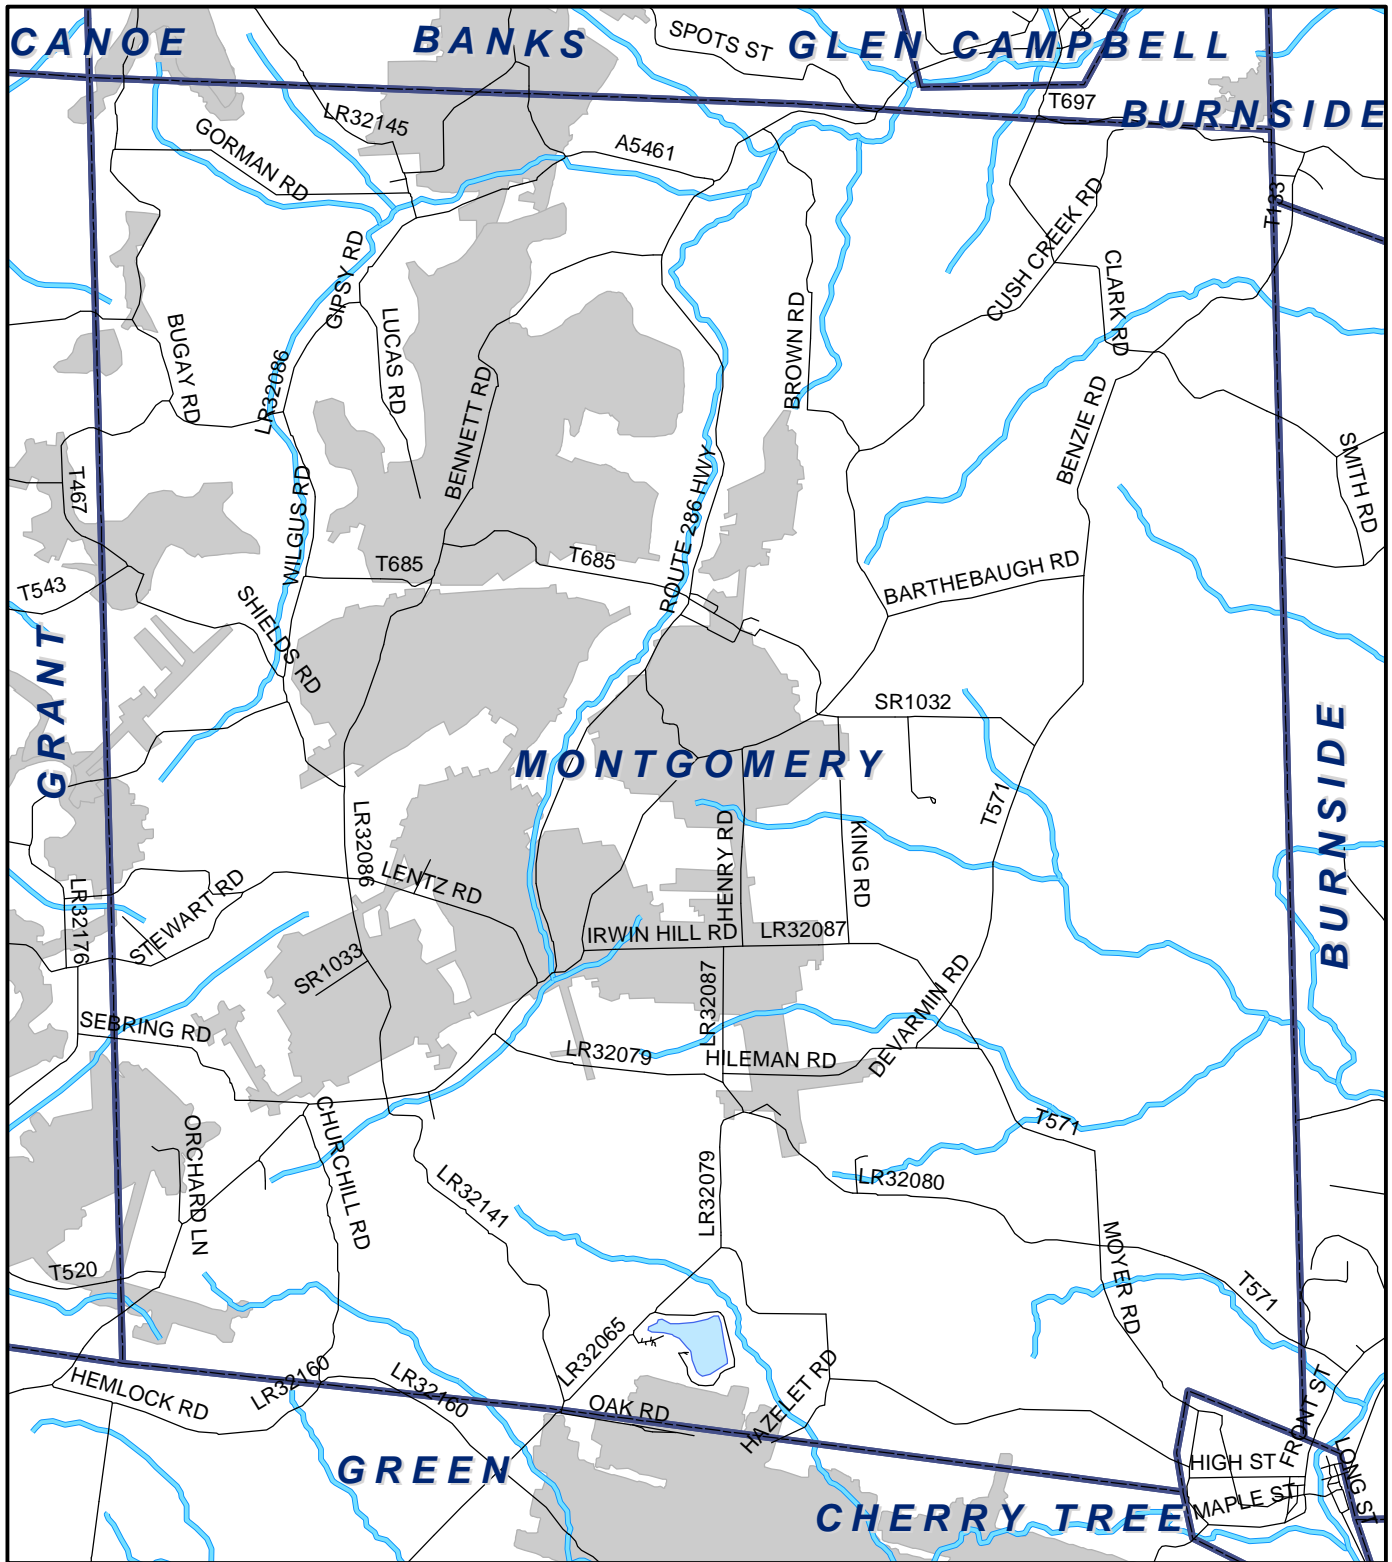

Montgomery Twp, Indiana County

Legend

-  Municipality Boundary
-  Undermined Area

This map was prepared using information considered to be the best historical data available.

The Department cannot verify the accuracy or completeness of this information.