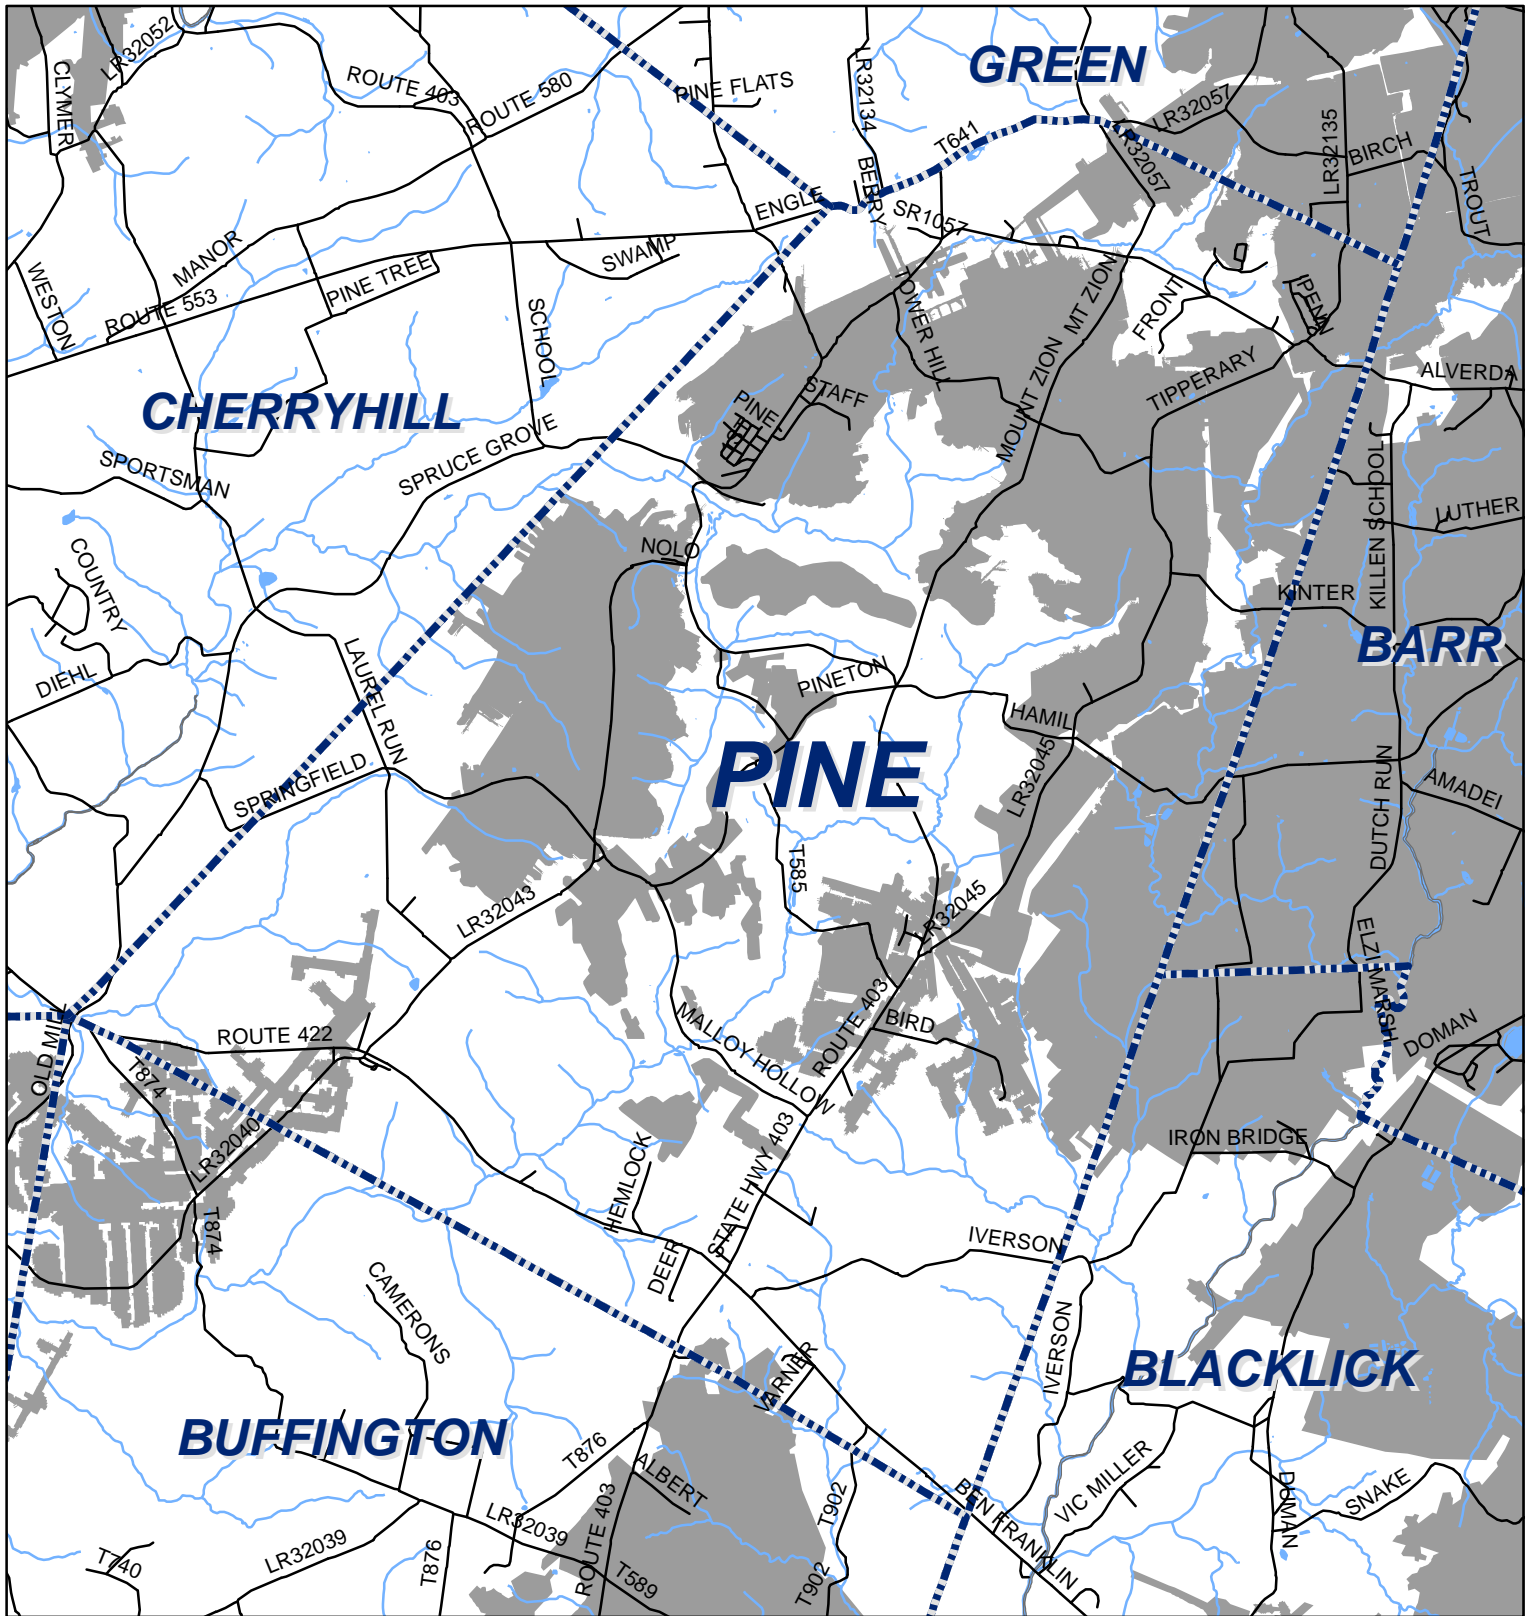

Pine Township, Indiana County

Legend

-  Municipality Boundary
-  Undermined Area

This map was prepared using information considered to be the best historical data available.

The Department cannot verify the accuracy or completeness of this information.