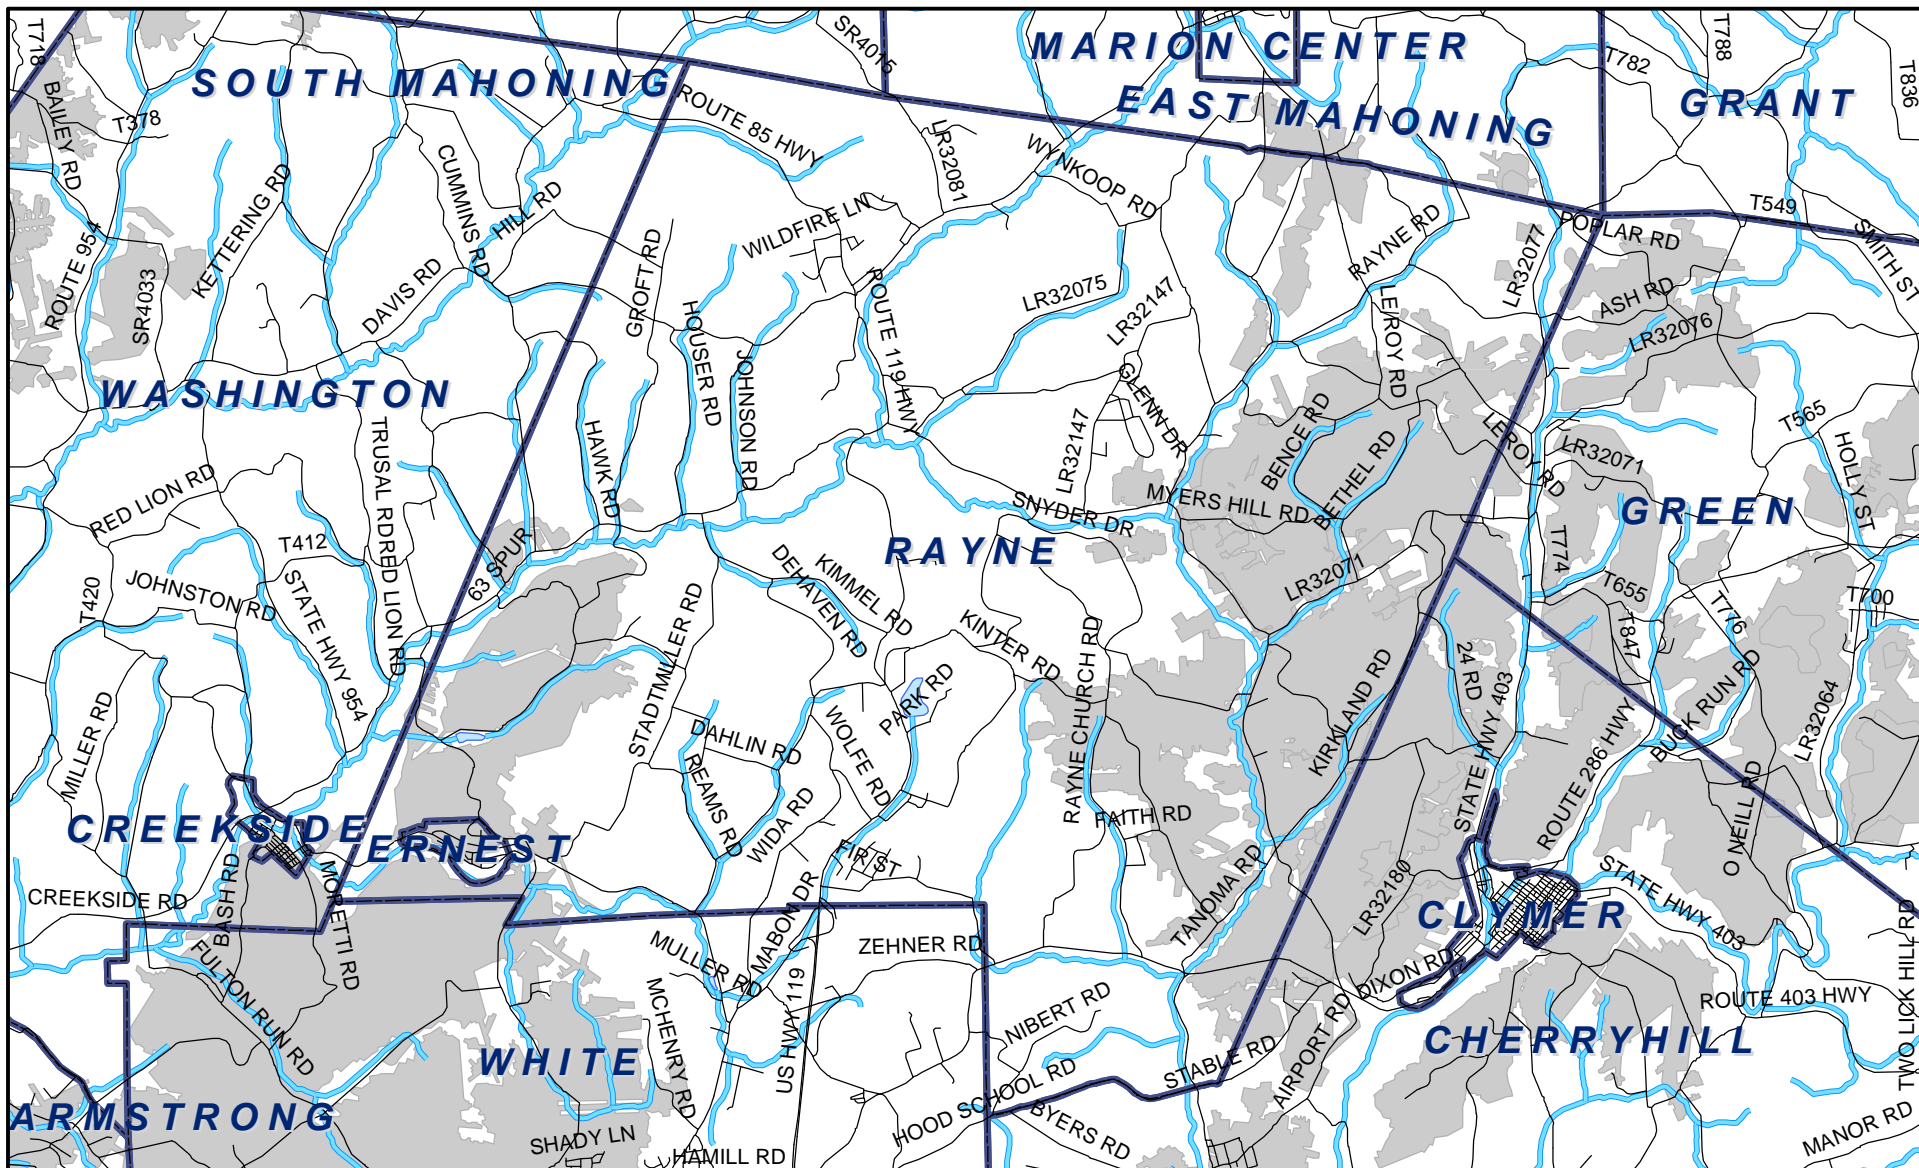

Rayne Twp, Indiana County

Legend

- Municipality Boundary
- Undermined Area

This map was prepared using information considered to be the best historical data available.

The Department cannot verify the accuracy or completeness of this information.