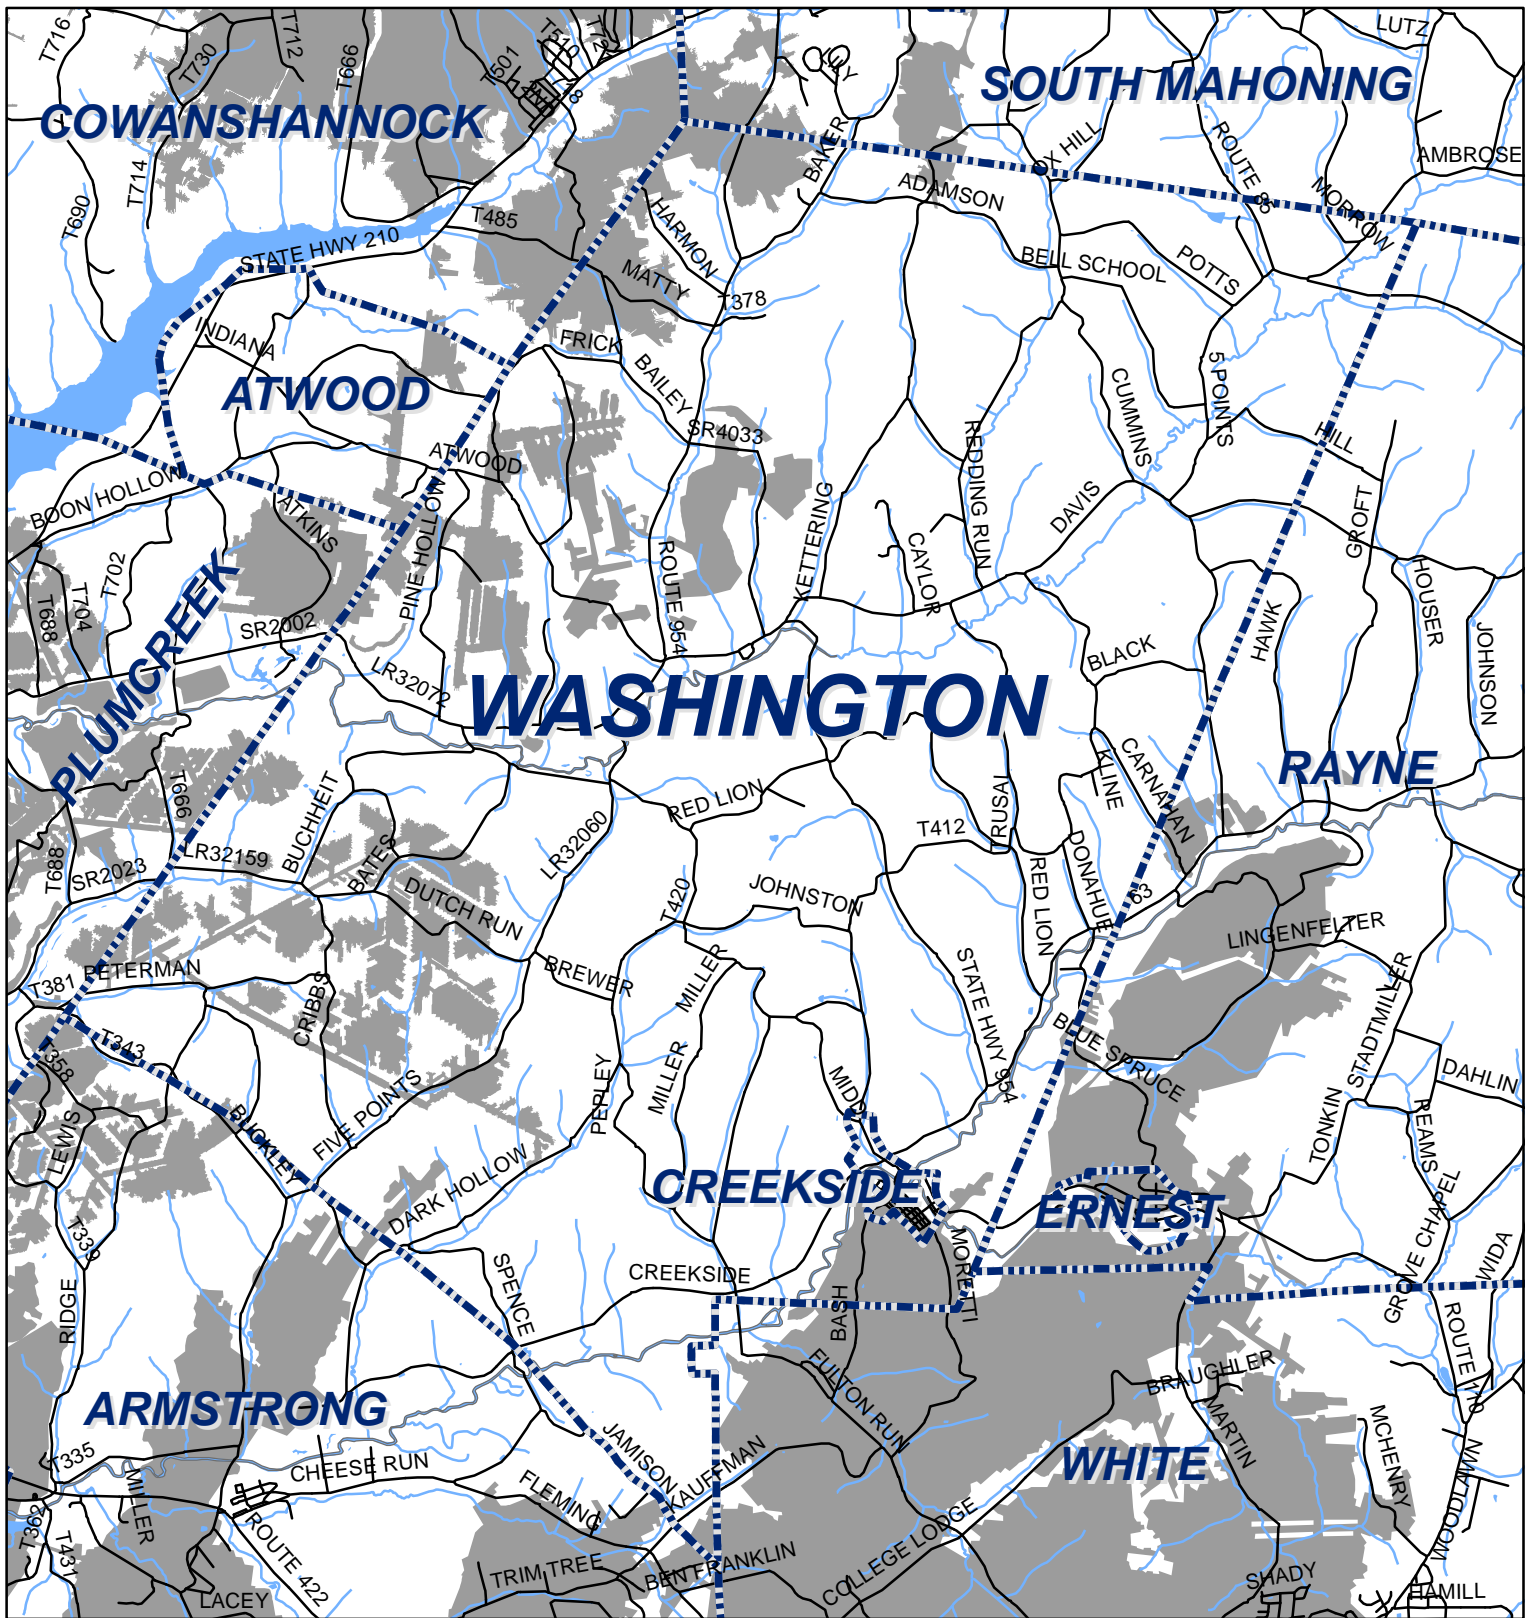

Washington Township, Indiana County

Legend

-  Municipality Boundary
-  Undermined Area

This map was prepared using information considered to be the best historical data available.

The Department cannot verify the accuracy or completeness of this information.