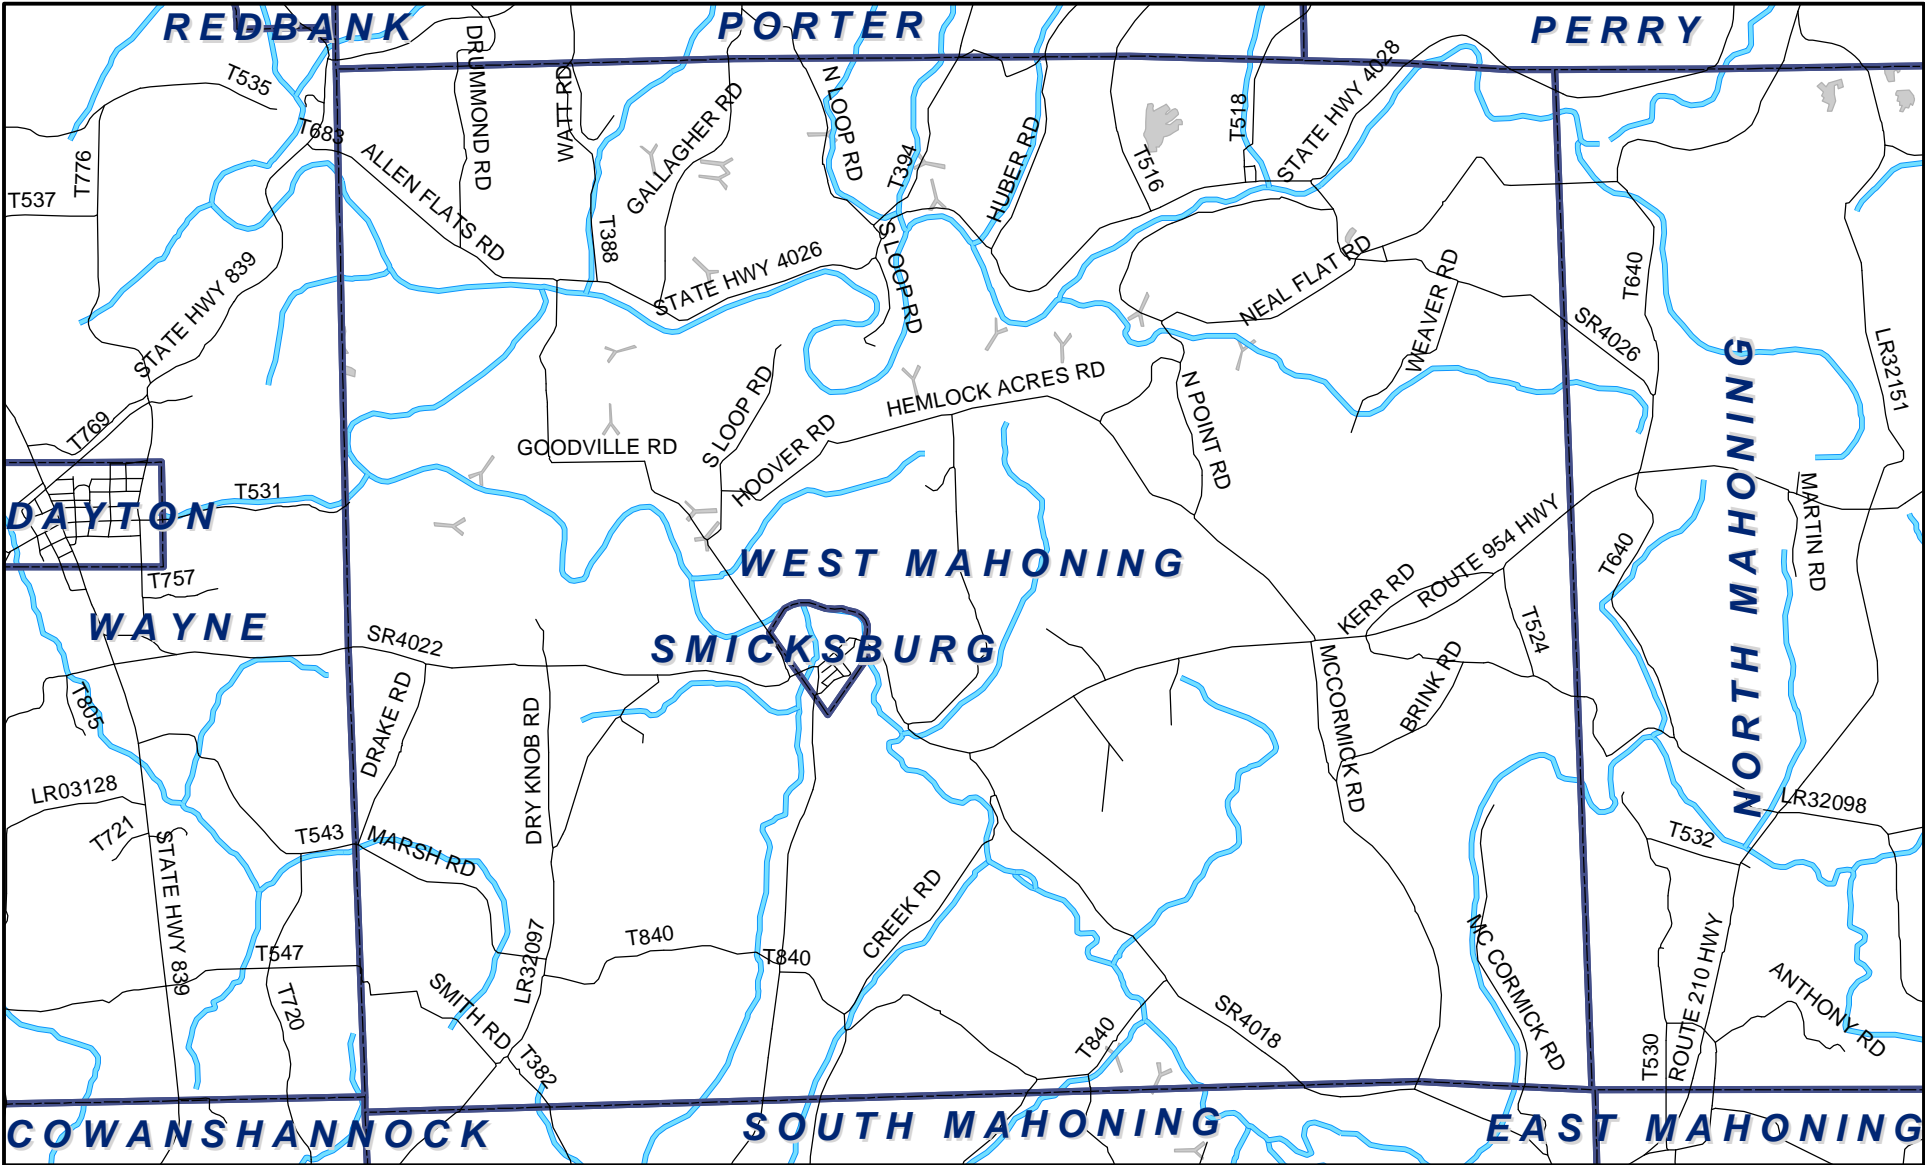

# West Mahoning Twp, Indiana County

**Legend**

- Municipality Boundary
- Undermined Area

This map was prepared using information considered to be the best historical data available.

The Department cannot verify the accuracy or completeness of this information.