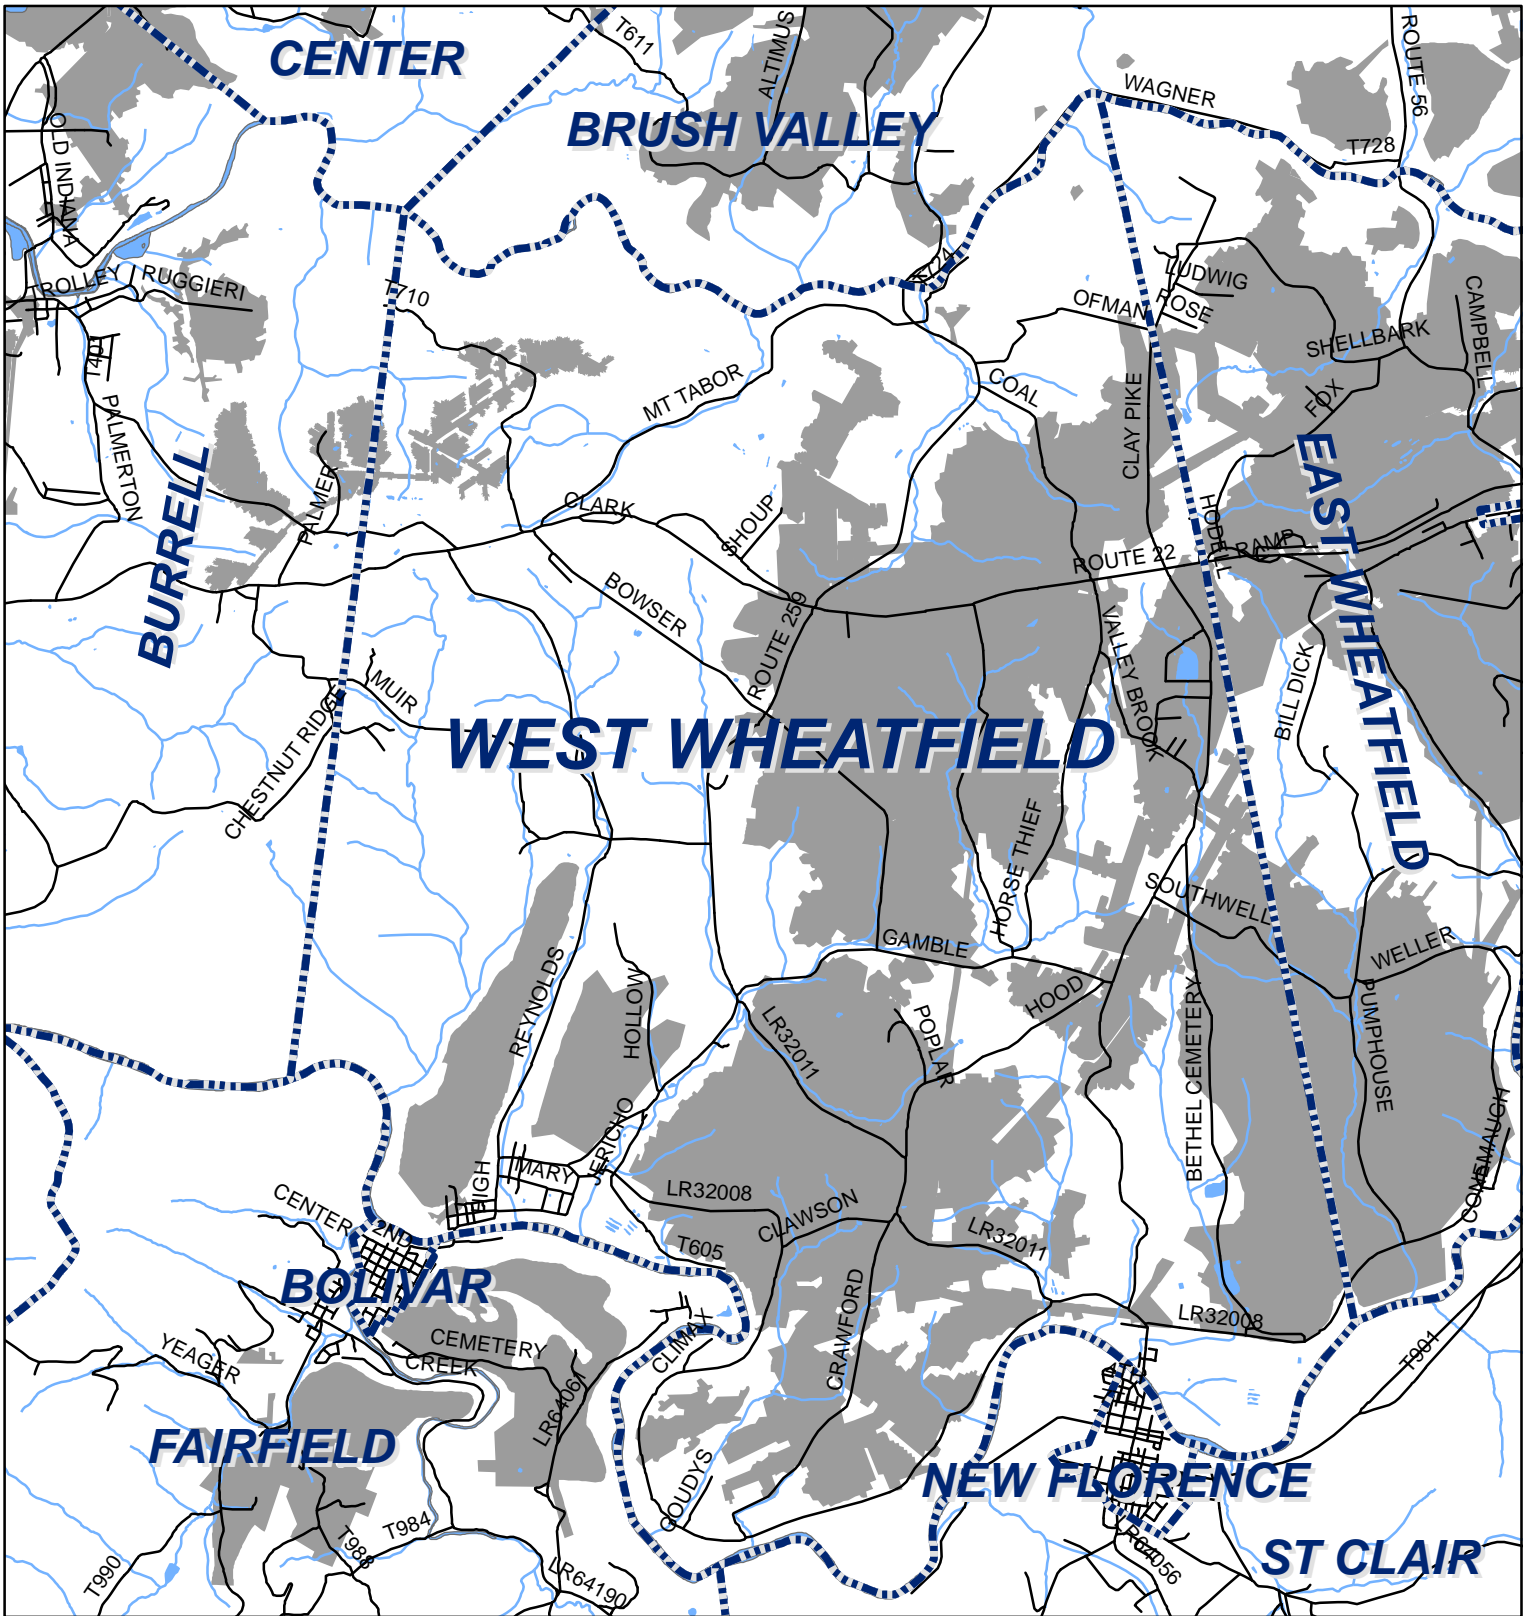

West Wheatfield Township, Indiana County

Legend

-  Municipality Boundary
-  Undermined Area

This map was prepared using information considered to be the best historical data available.

The Department cannot verify the accuracy or completeness of this information.