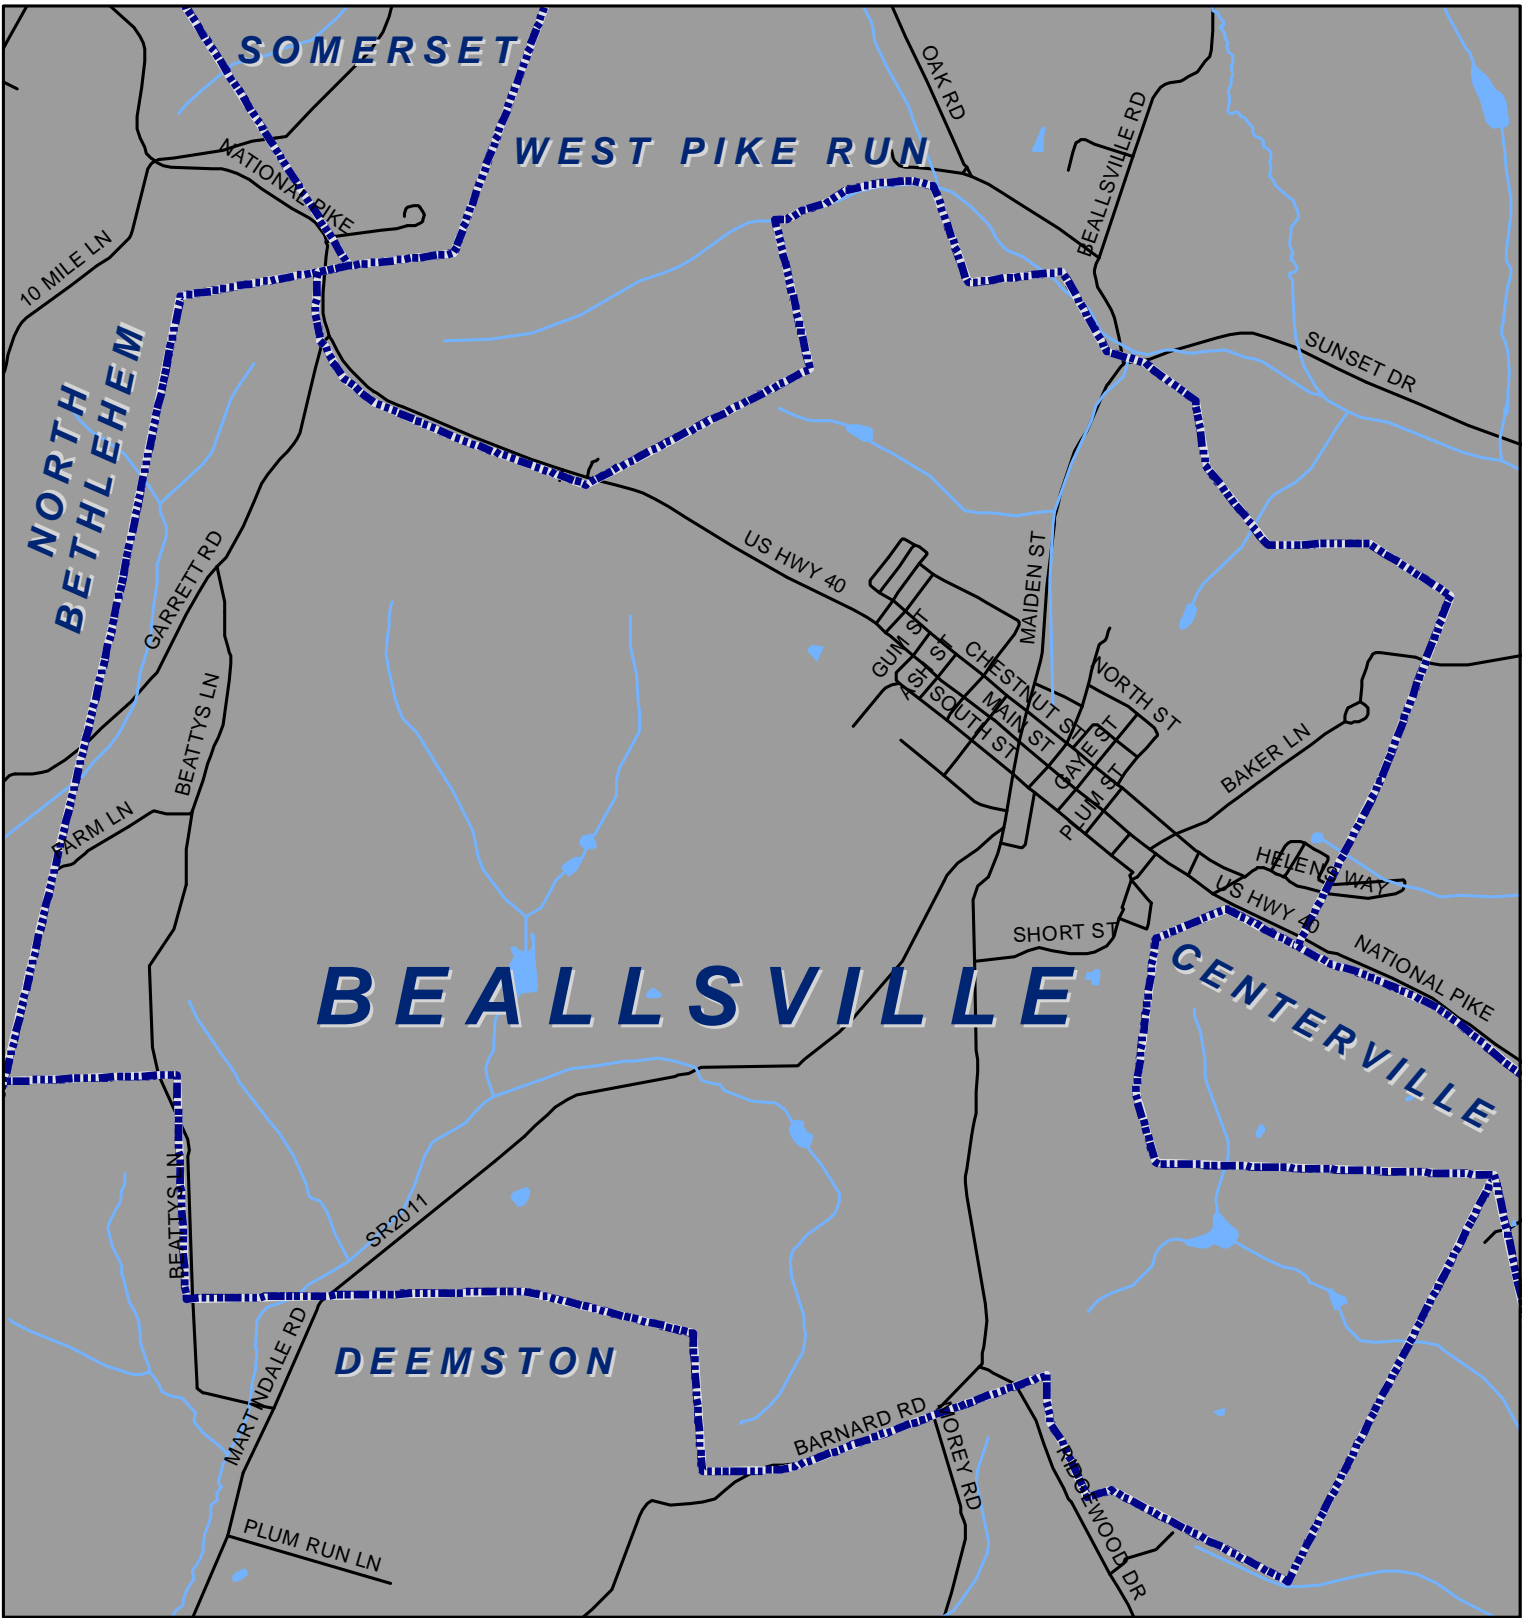

Beallsville Boro, Washington County

Legend

-  Municipality Boundary
-  Undermined Area

This map was prepared using information considered to be the best historical data available.

The Department cannot verify the accuracy or completeness of this information.