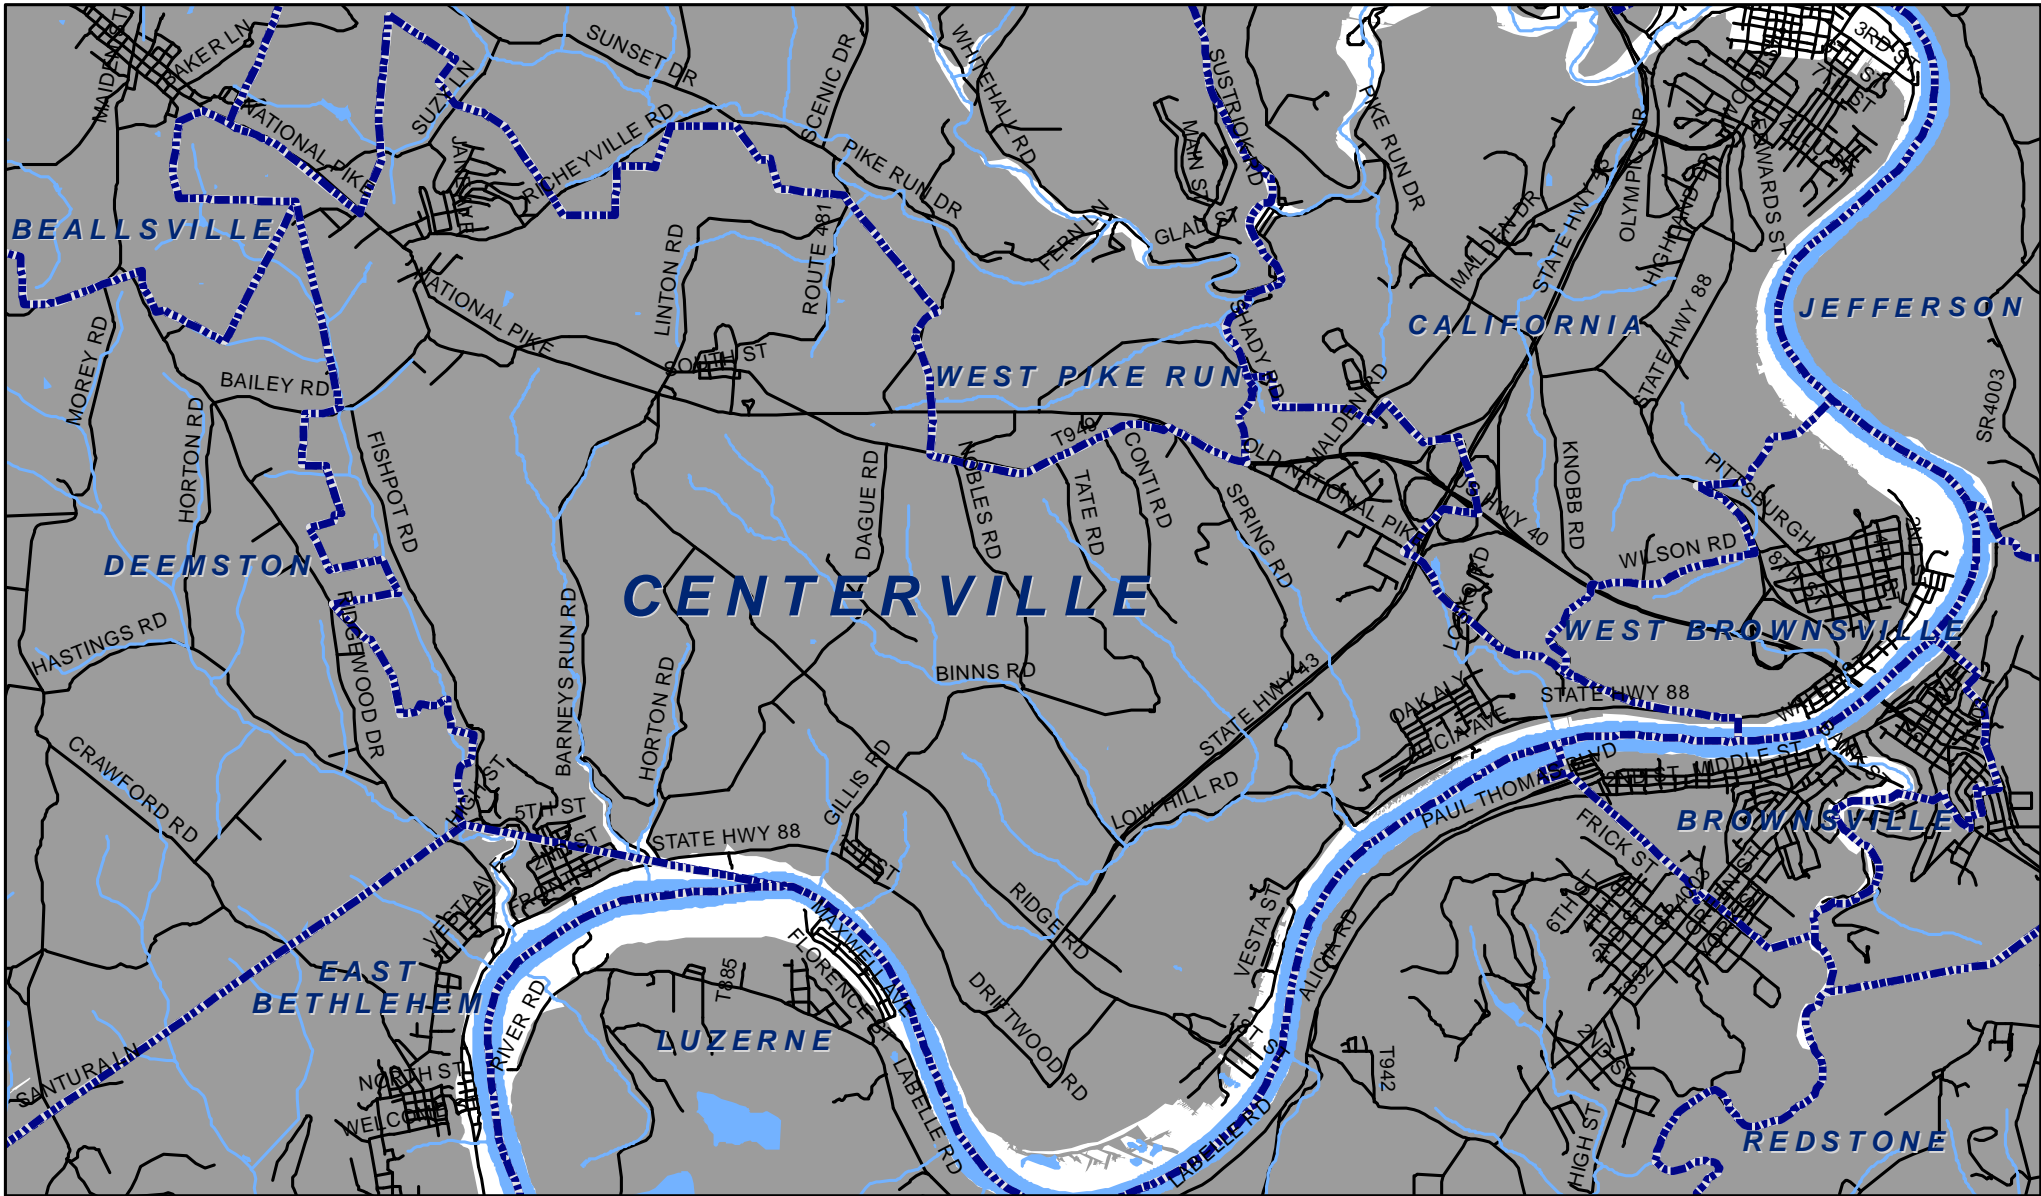

# Centerville Boro, Washington County

## Legend

-  Municipality Boundary
-  Undermined Area

This map was prepared using information considered to be the best historical data available.

The Department cannot verify the accuracy or completeness of this information.