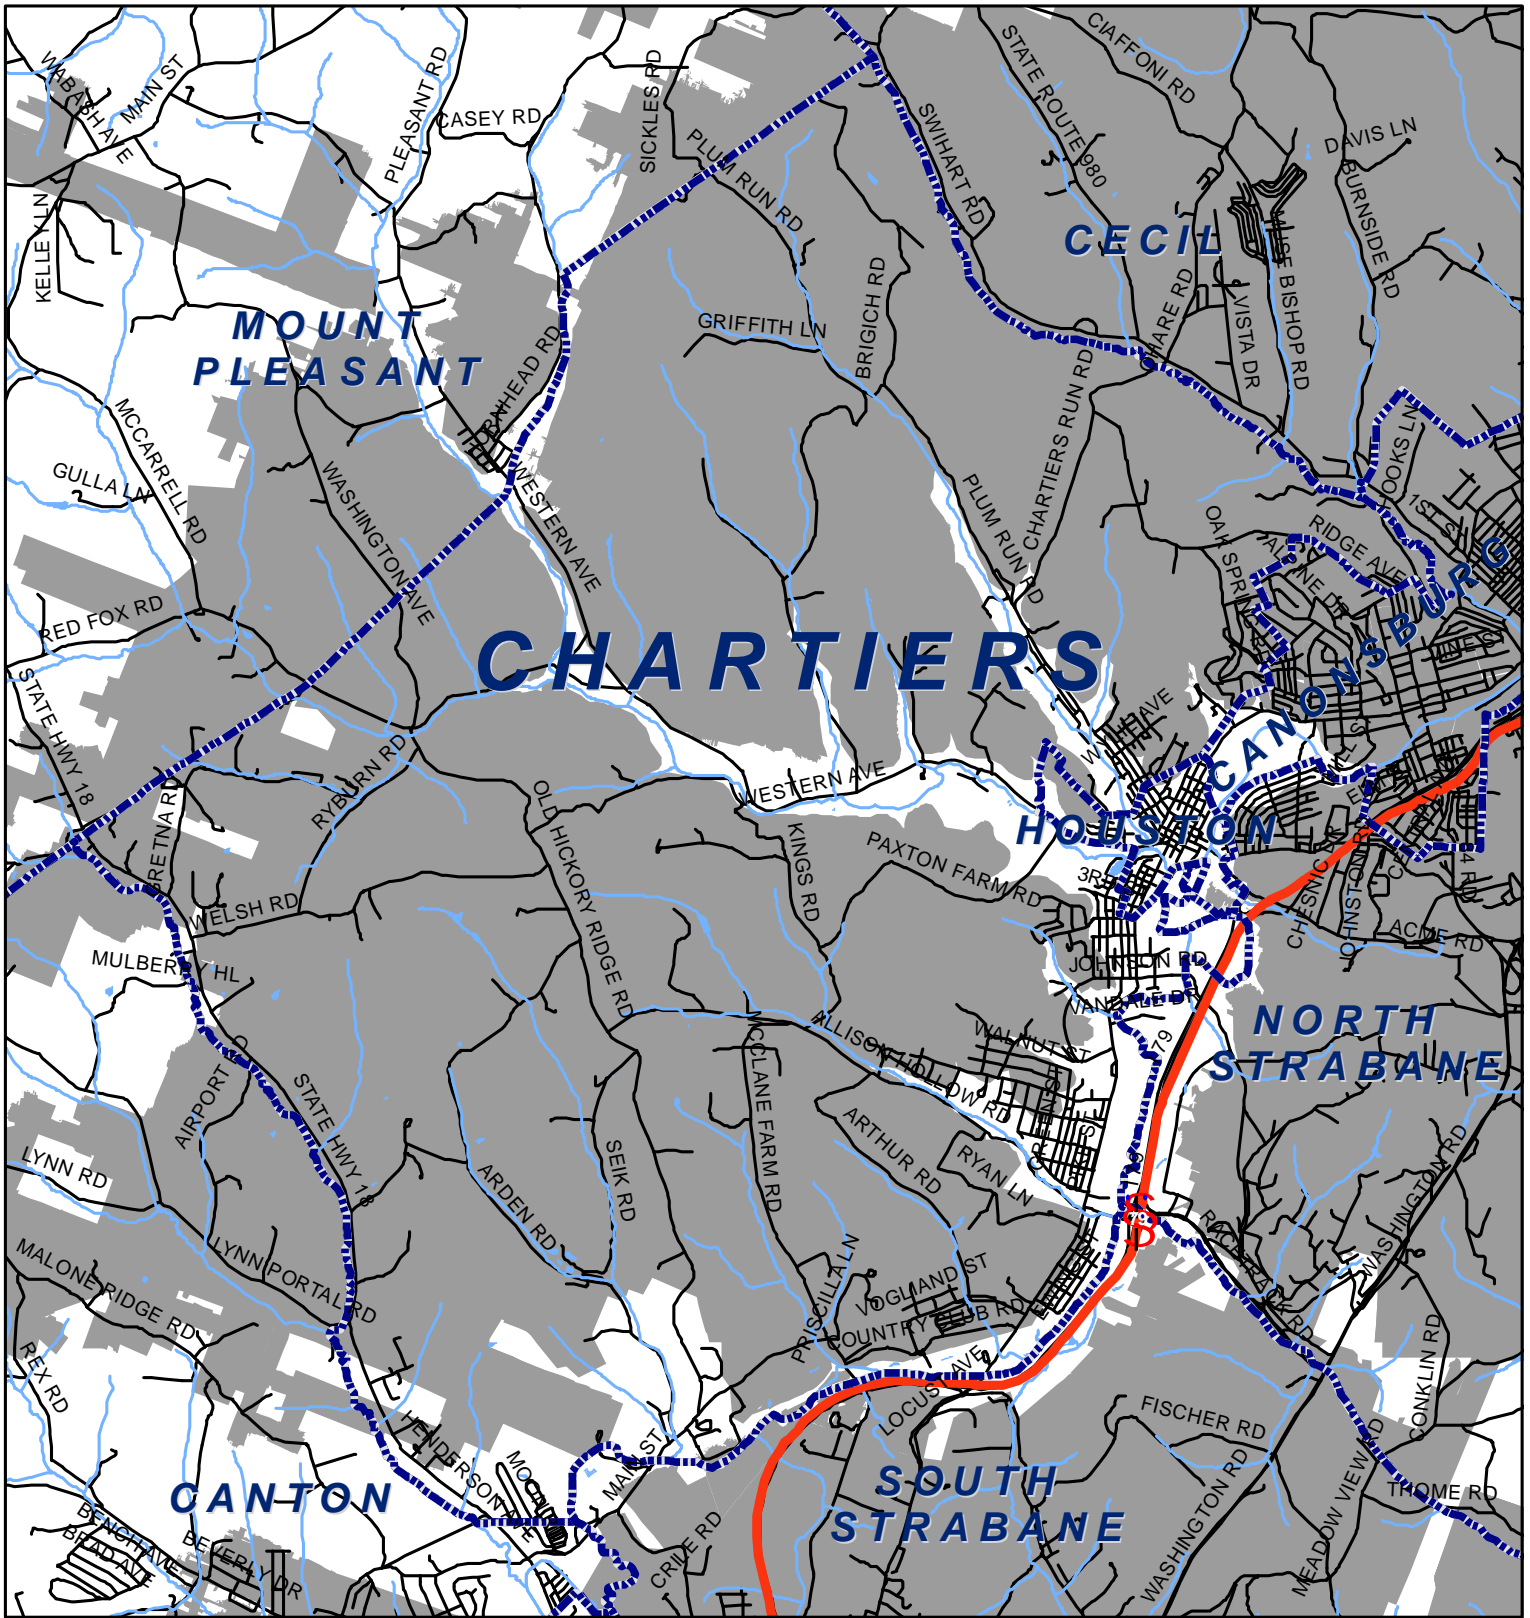

# Chartiers Township, Washington County

## Legend

-  Municipality Boundary
-  Undermined Area

This map was prepared using information considered to be the best historical data available.

The Department cannot verify the accuracy or completeness of this information.