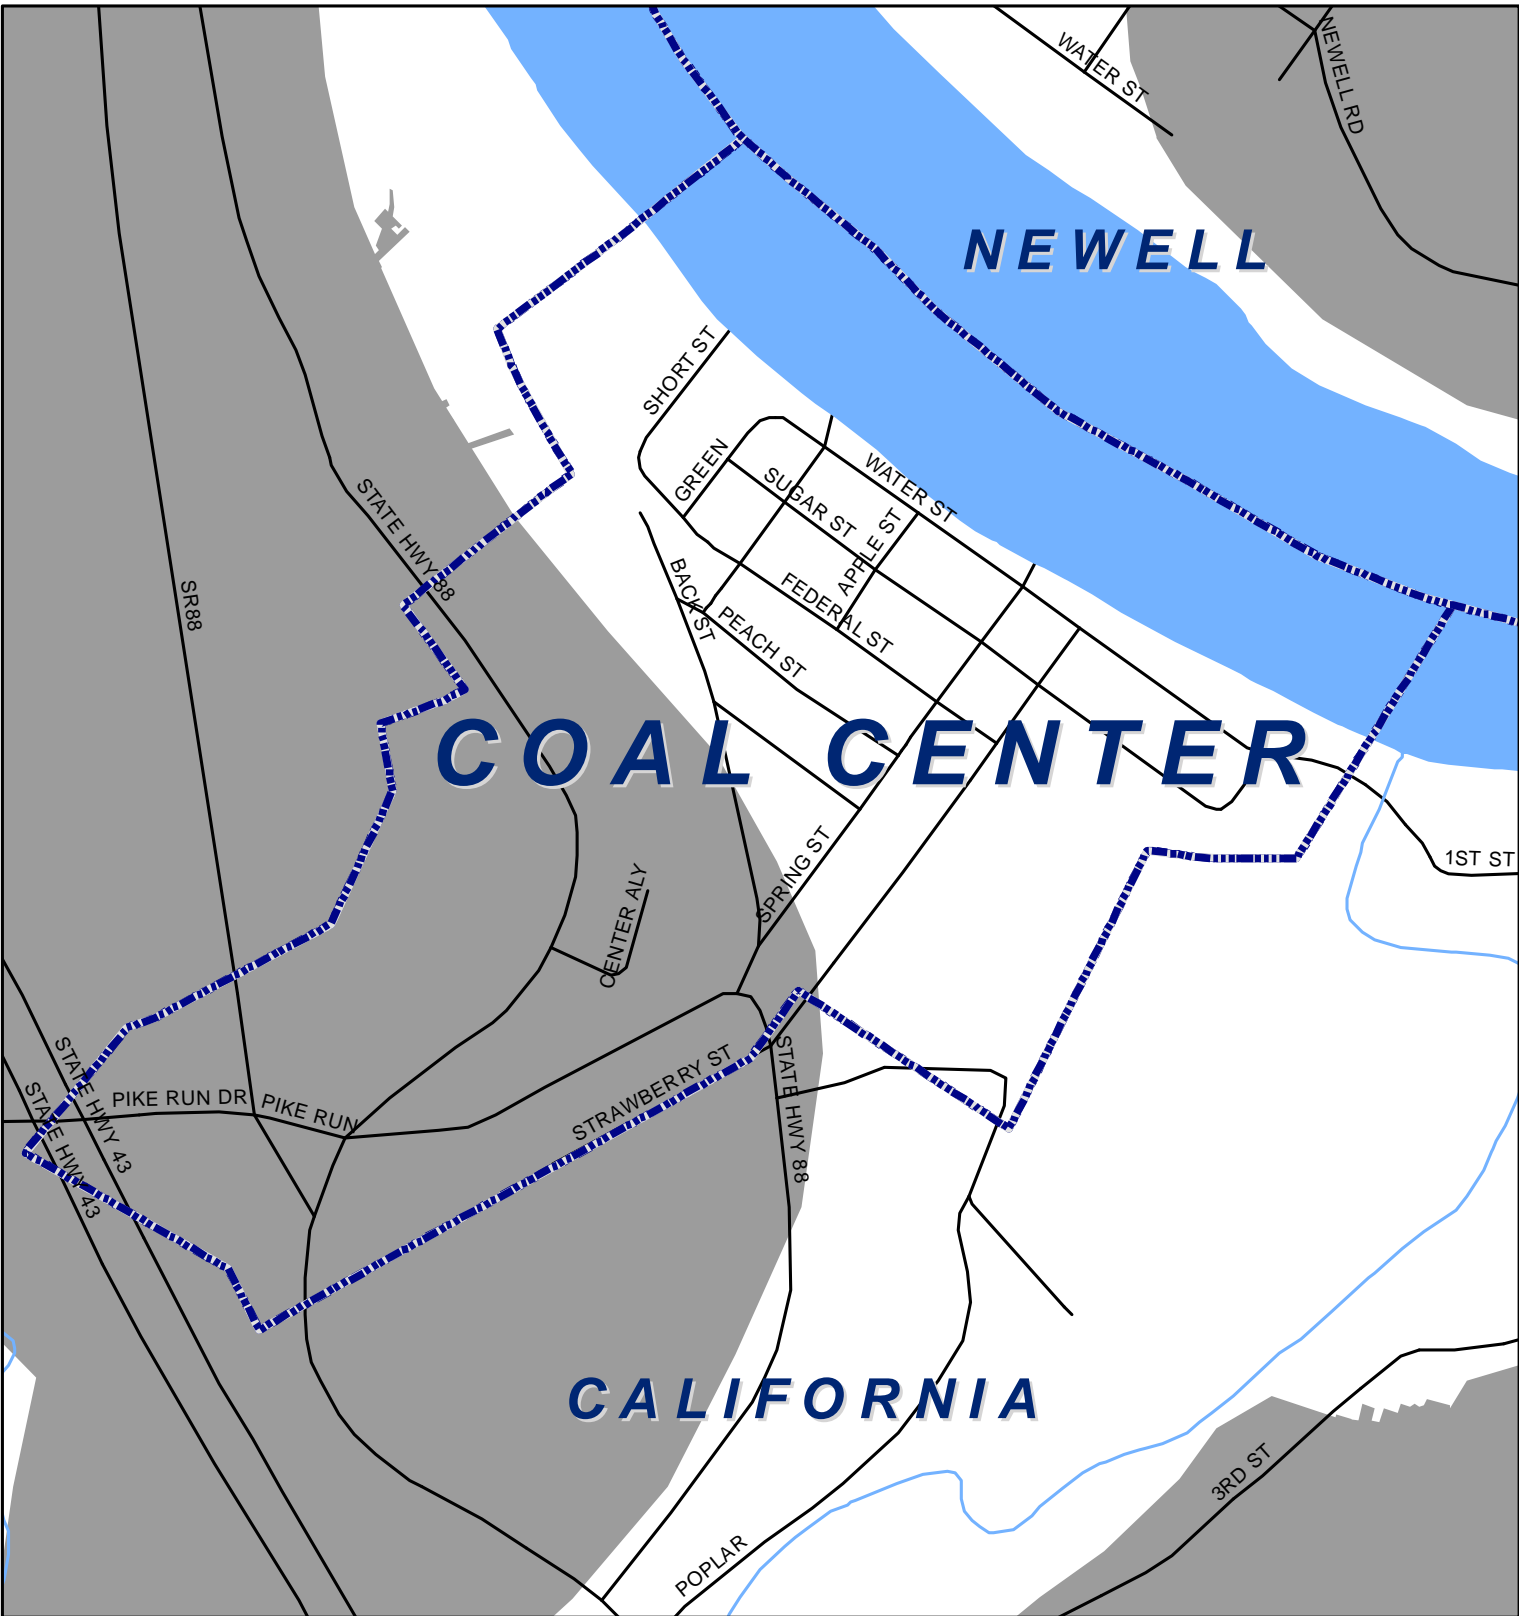

Coal Center Boro, Washington County

Legend

-  Municipality Boundary
-  Undermined Area

This map was prepared using information considered to be the best historical data available.

The Department cannot verify the accuracy or completeness of this information.