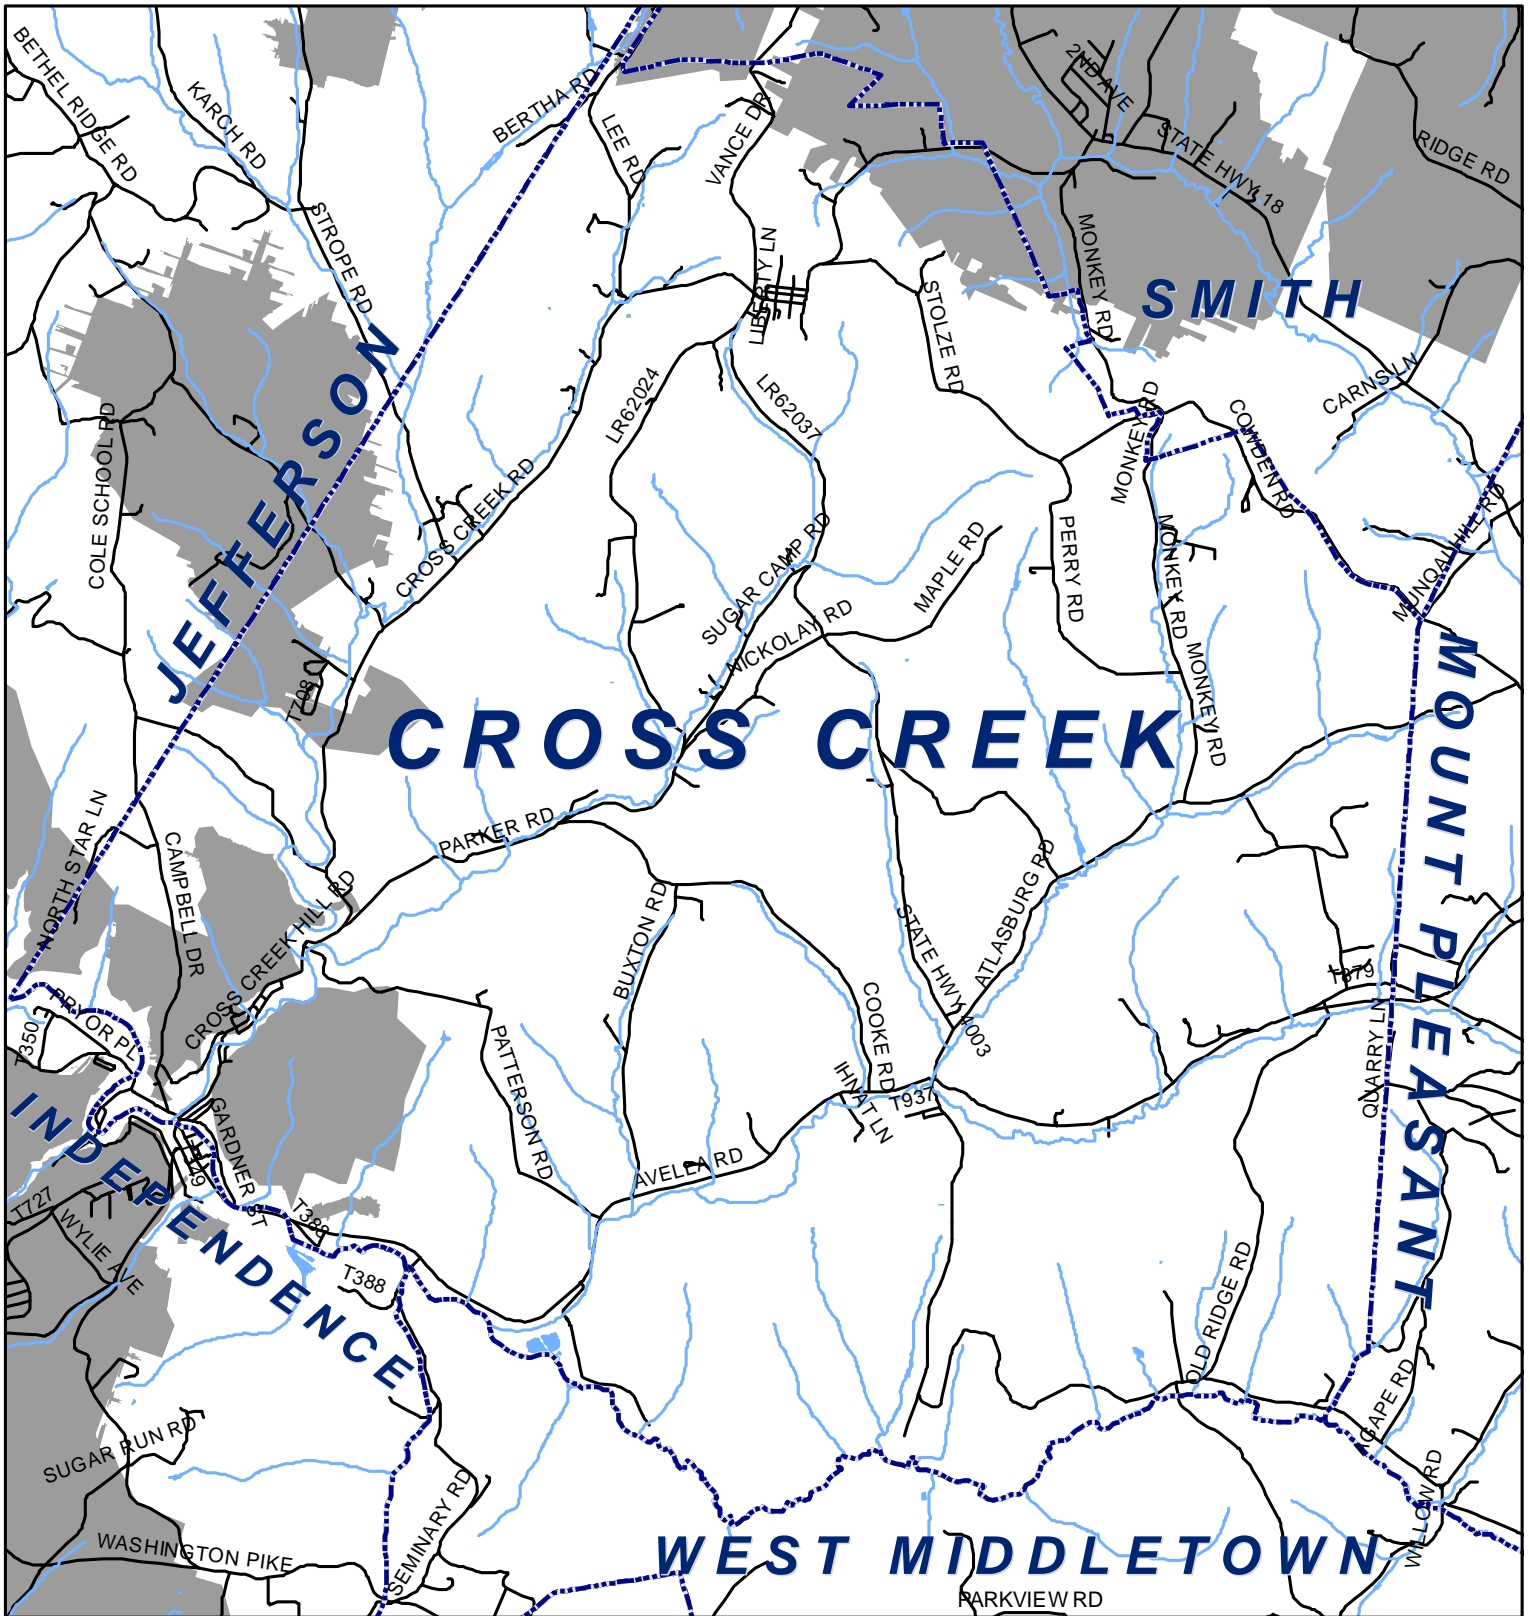

Cross Creek Township, Washington County

Legend

-  Municipality Boundary
-  Undermined Area

This map was prepared using information considered to be the best historical data available.

The Department cannot verify the accuracy or completeness of this information.