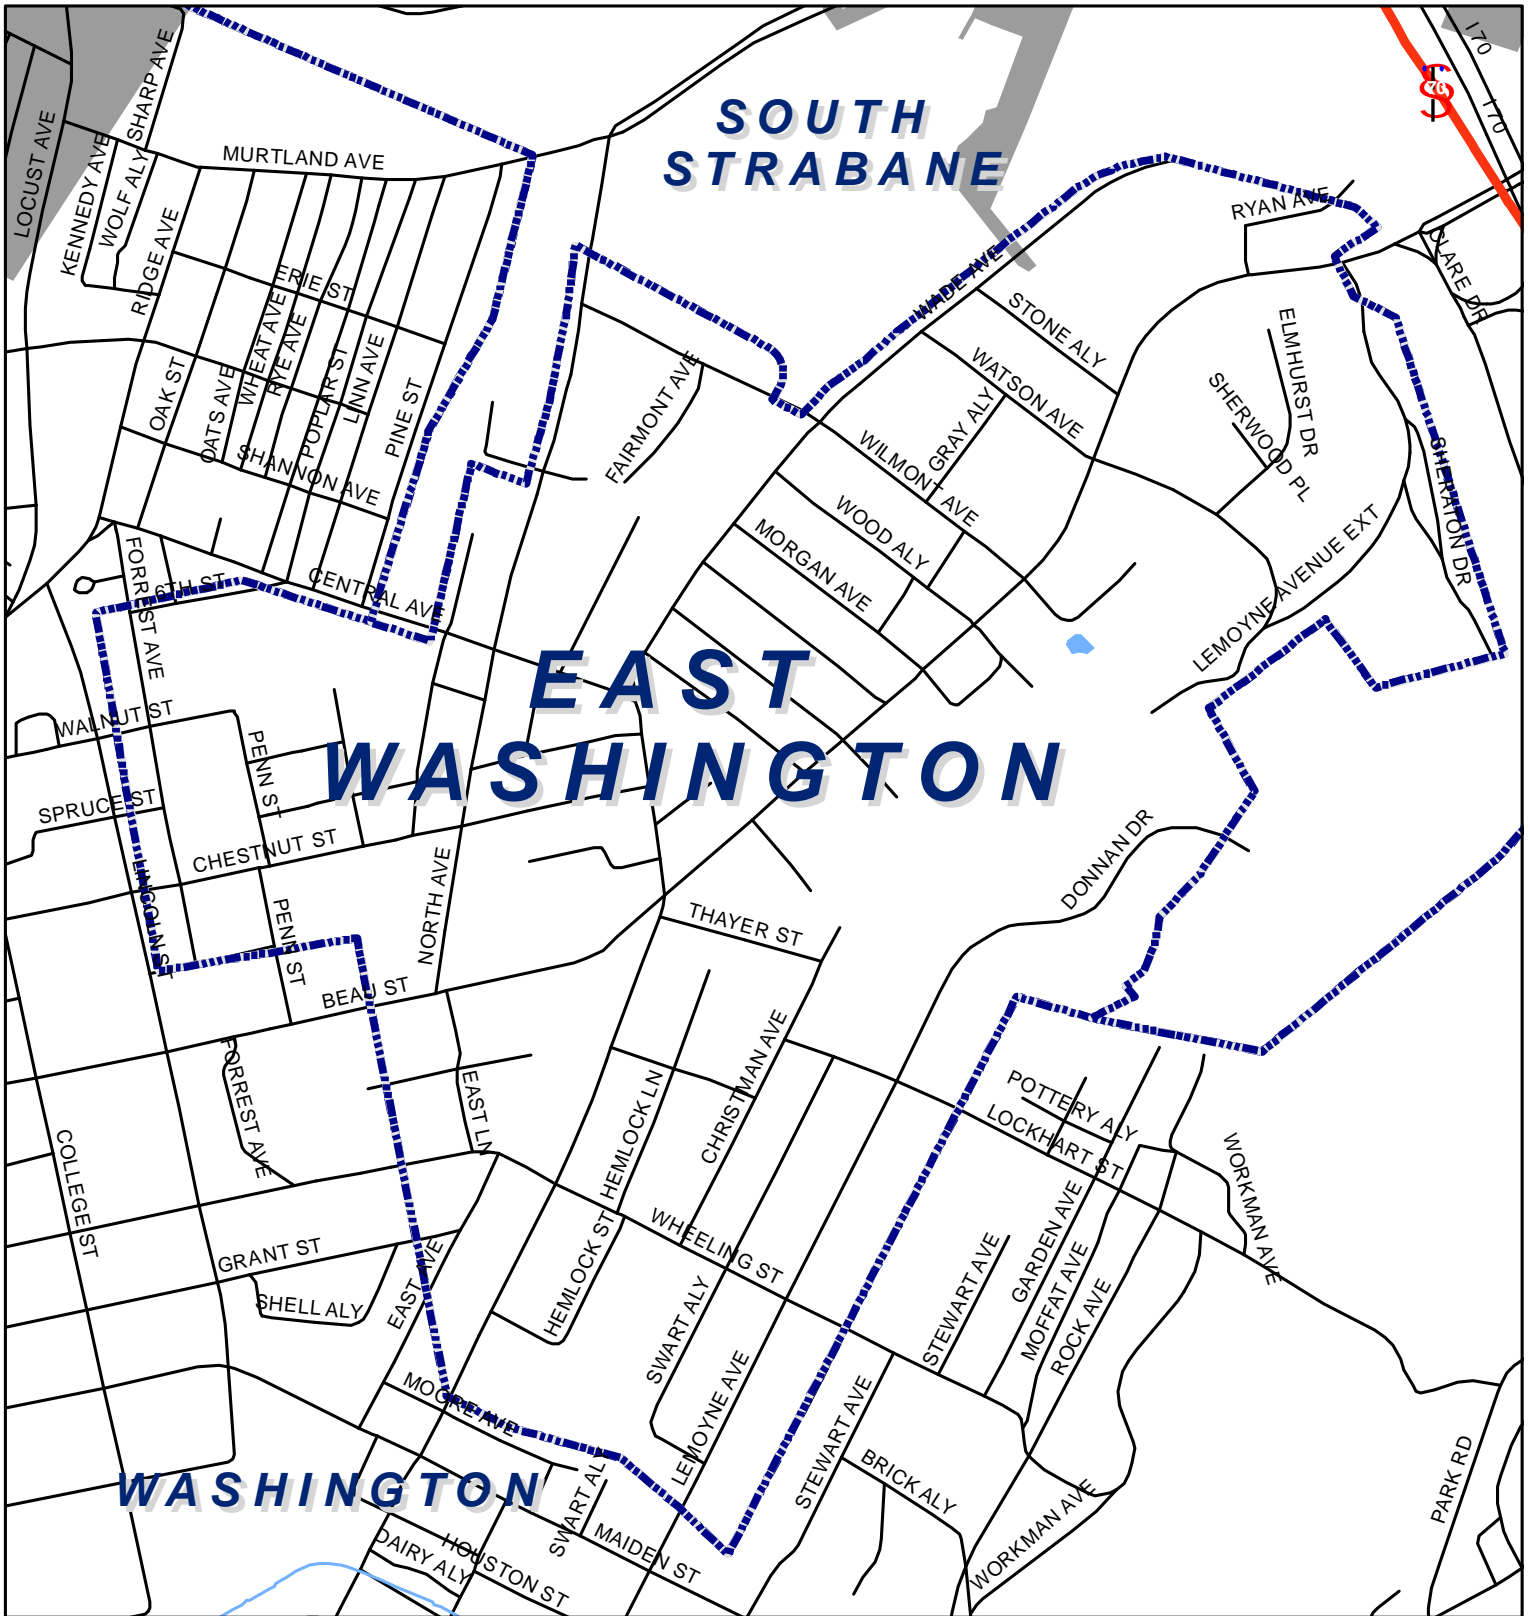

East Washington Boro, Washington County

Legend

-  Municipality Boundary
-  Undemined Area

This map was prepared using information considered to be the best historical data available.

The Department cannot verify the accuracy or completeness of this information.