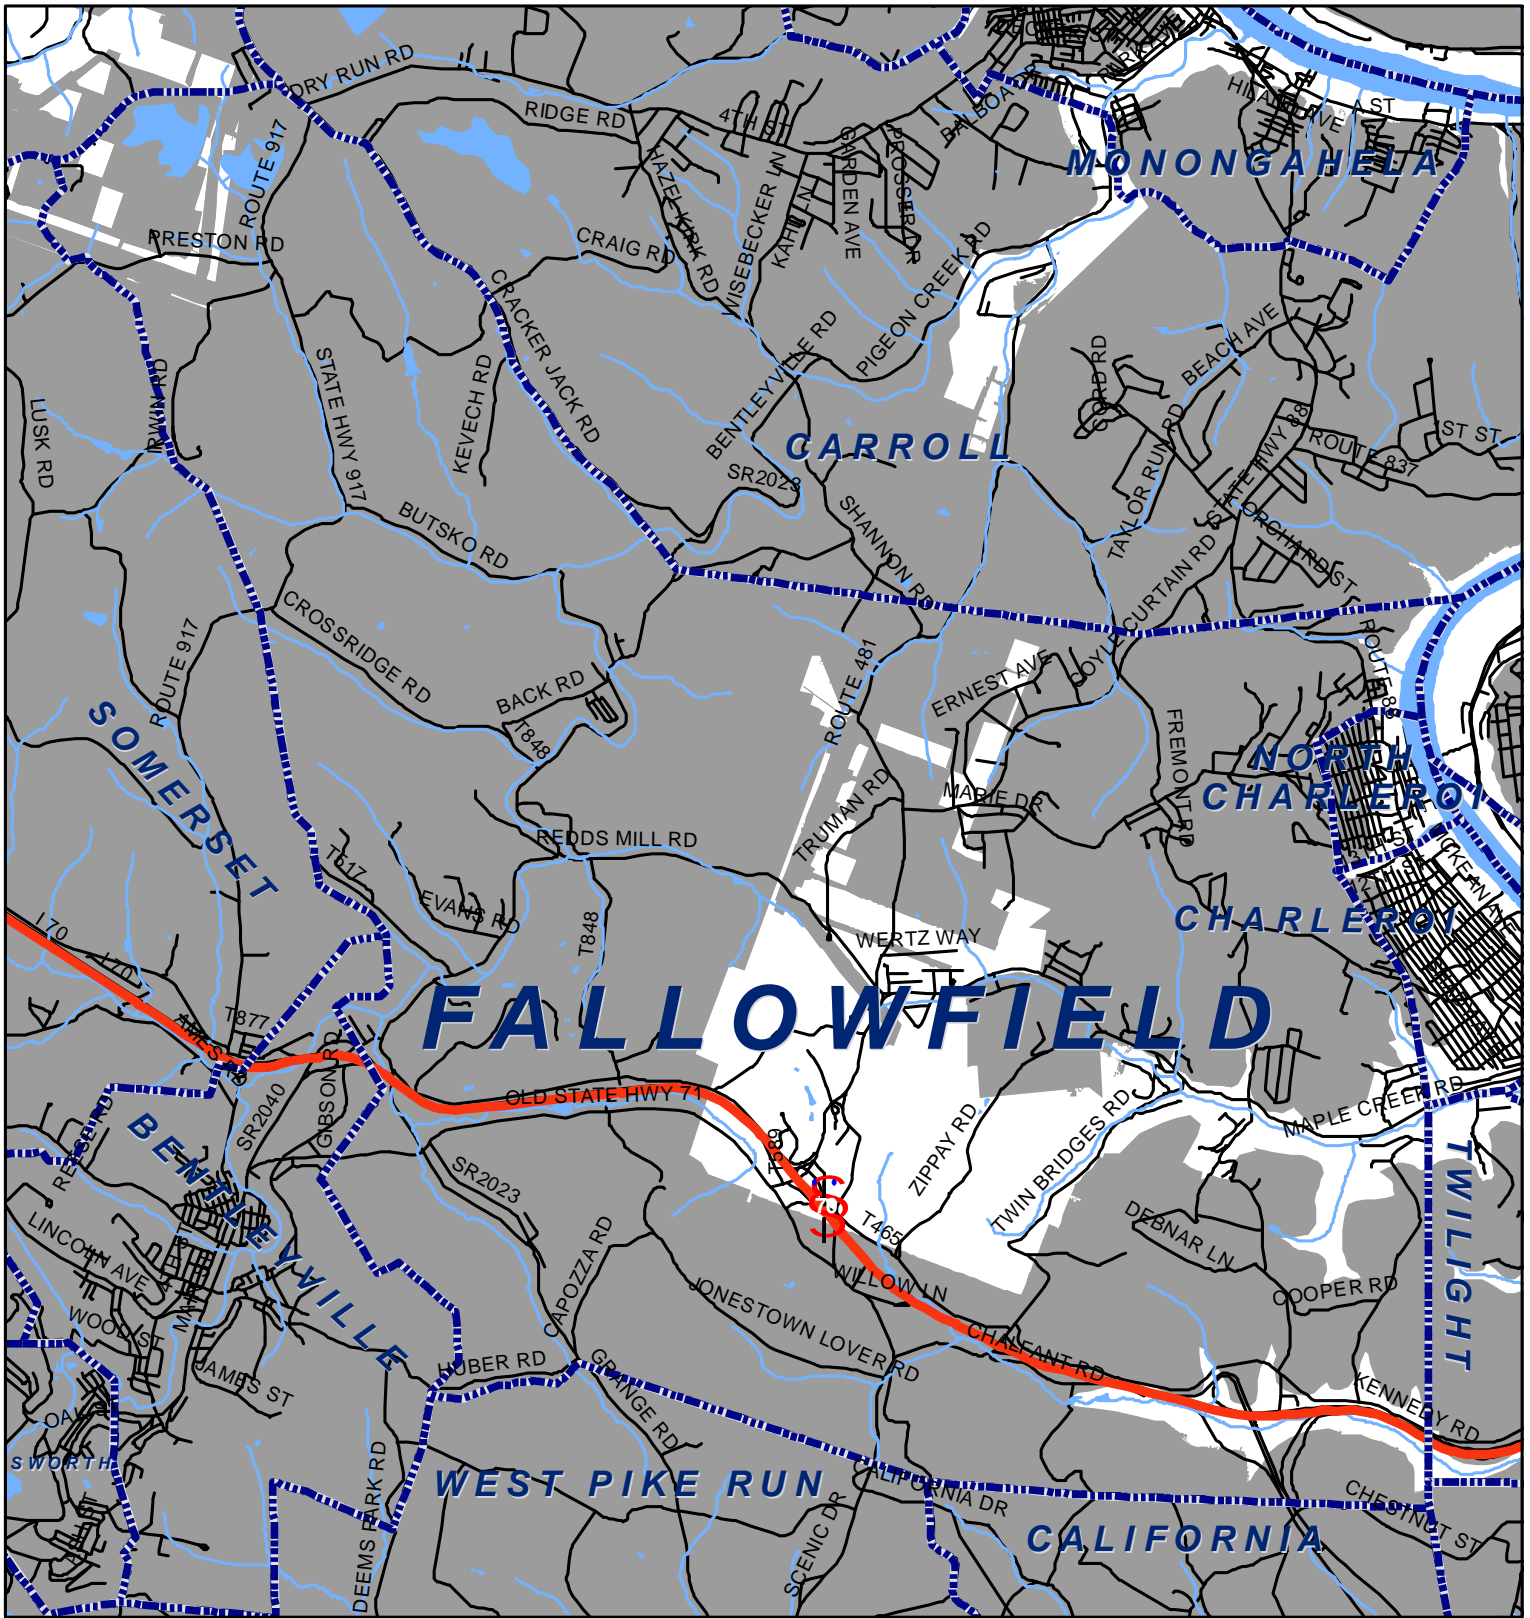

Fallowfield Township, Washington County

Legend

-  Municipality Boundary
-  Undetermined Area

This map was prepared using information considered to be the best historical data available.

The Department cannot verify the accuracy or completeness of this information.