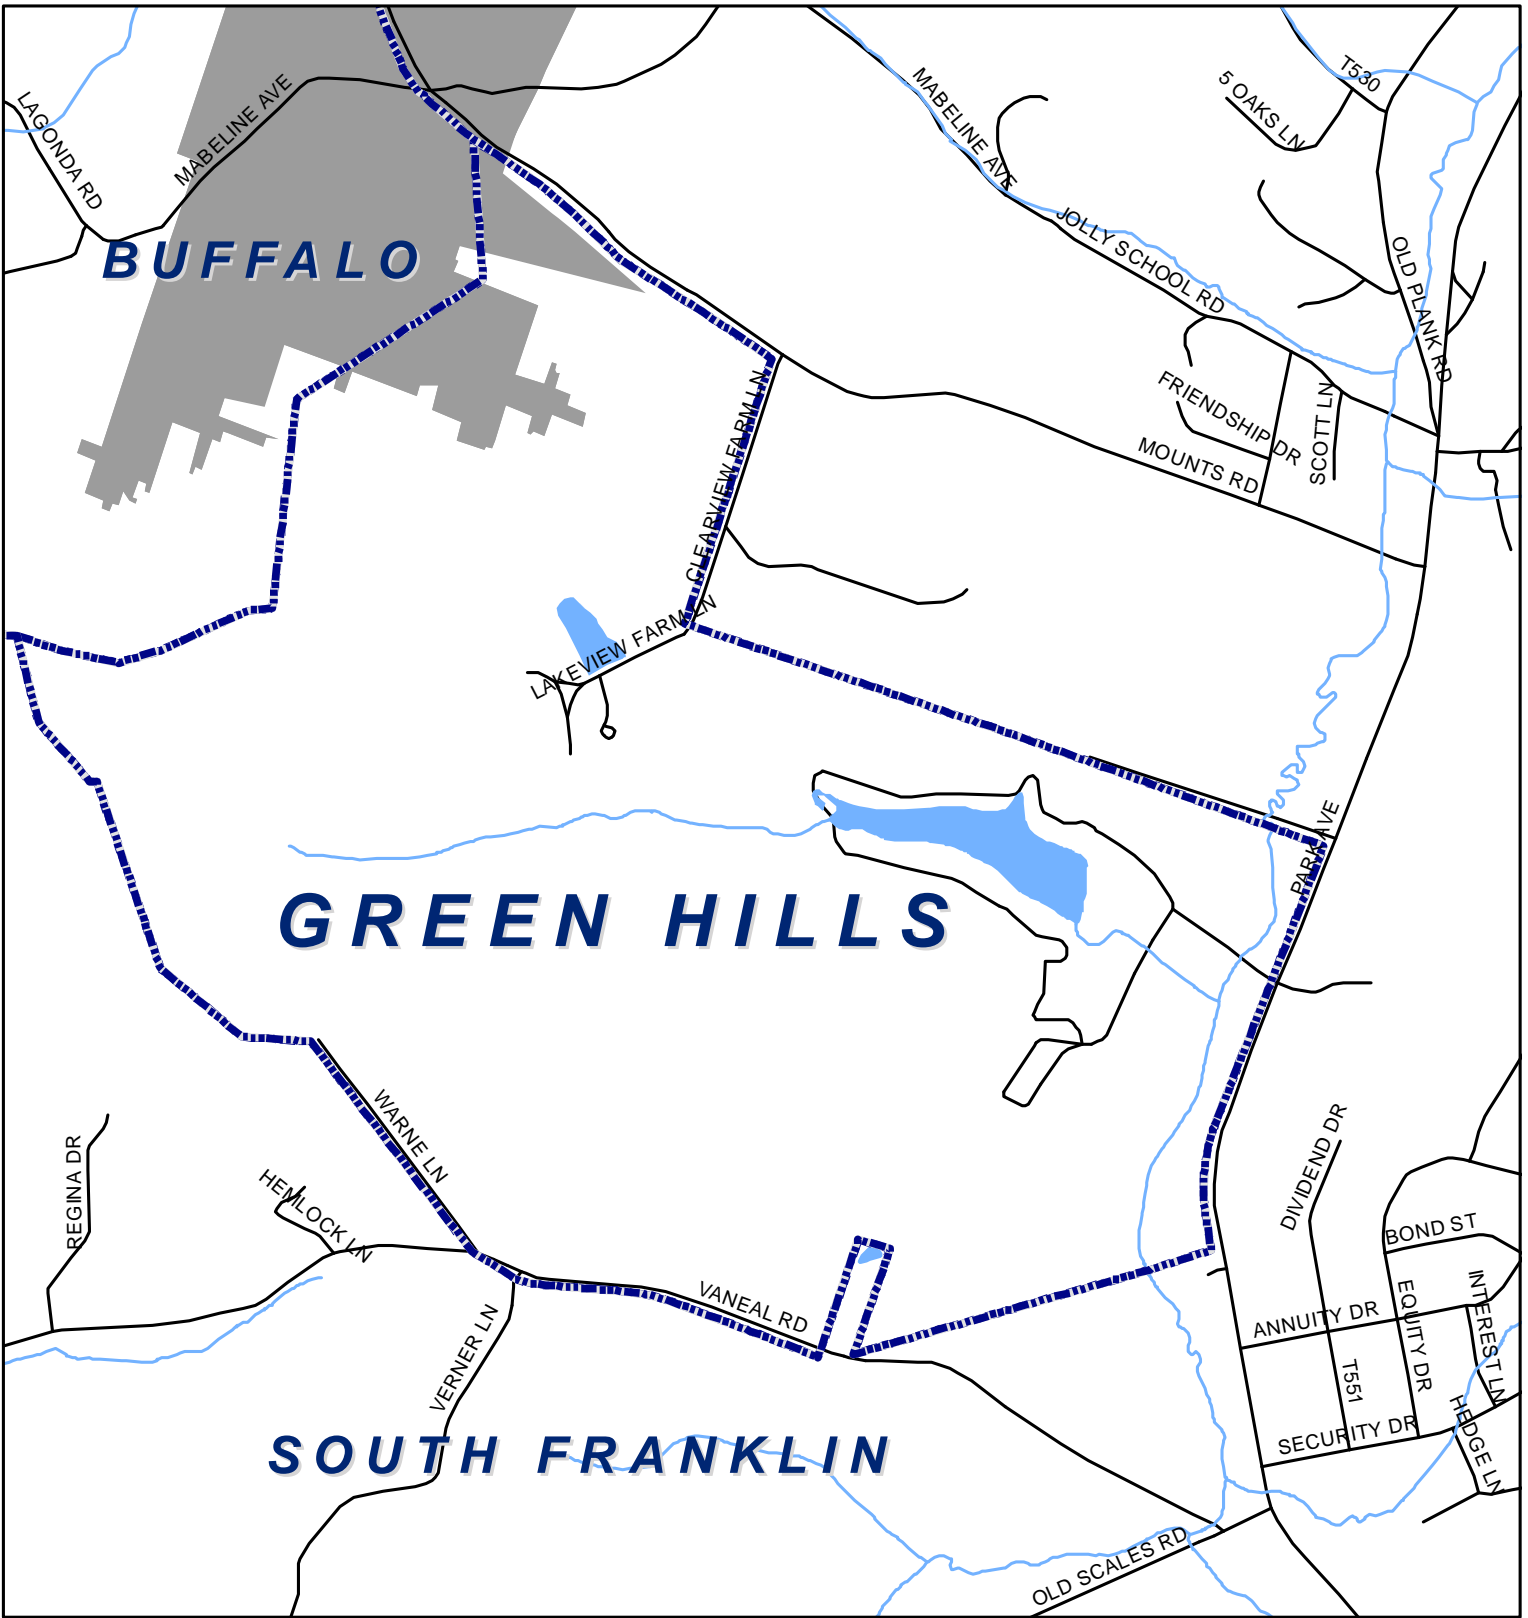

Green Hills Boro, Washington County

Legend

-  Municipality Boundary
-  Undermined Area

This map was prepared using information considered to be the best historical data available.

The Department cannot verify the accuracy or completeness of this information.