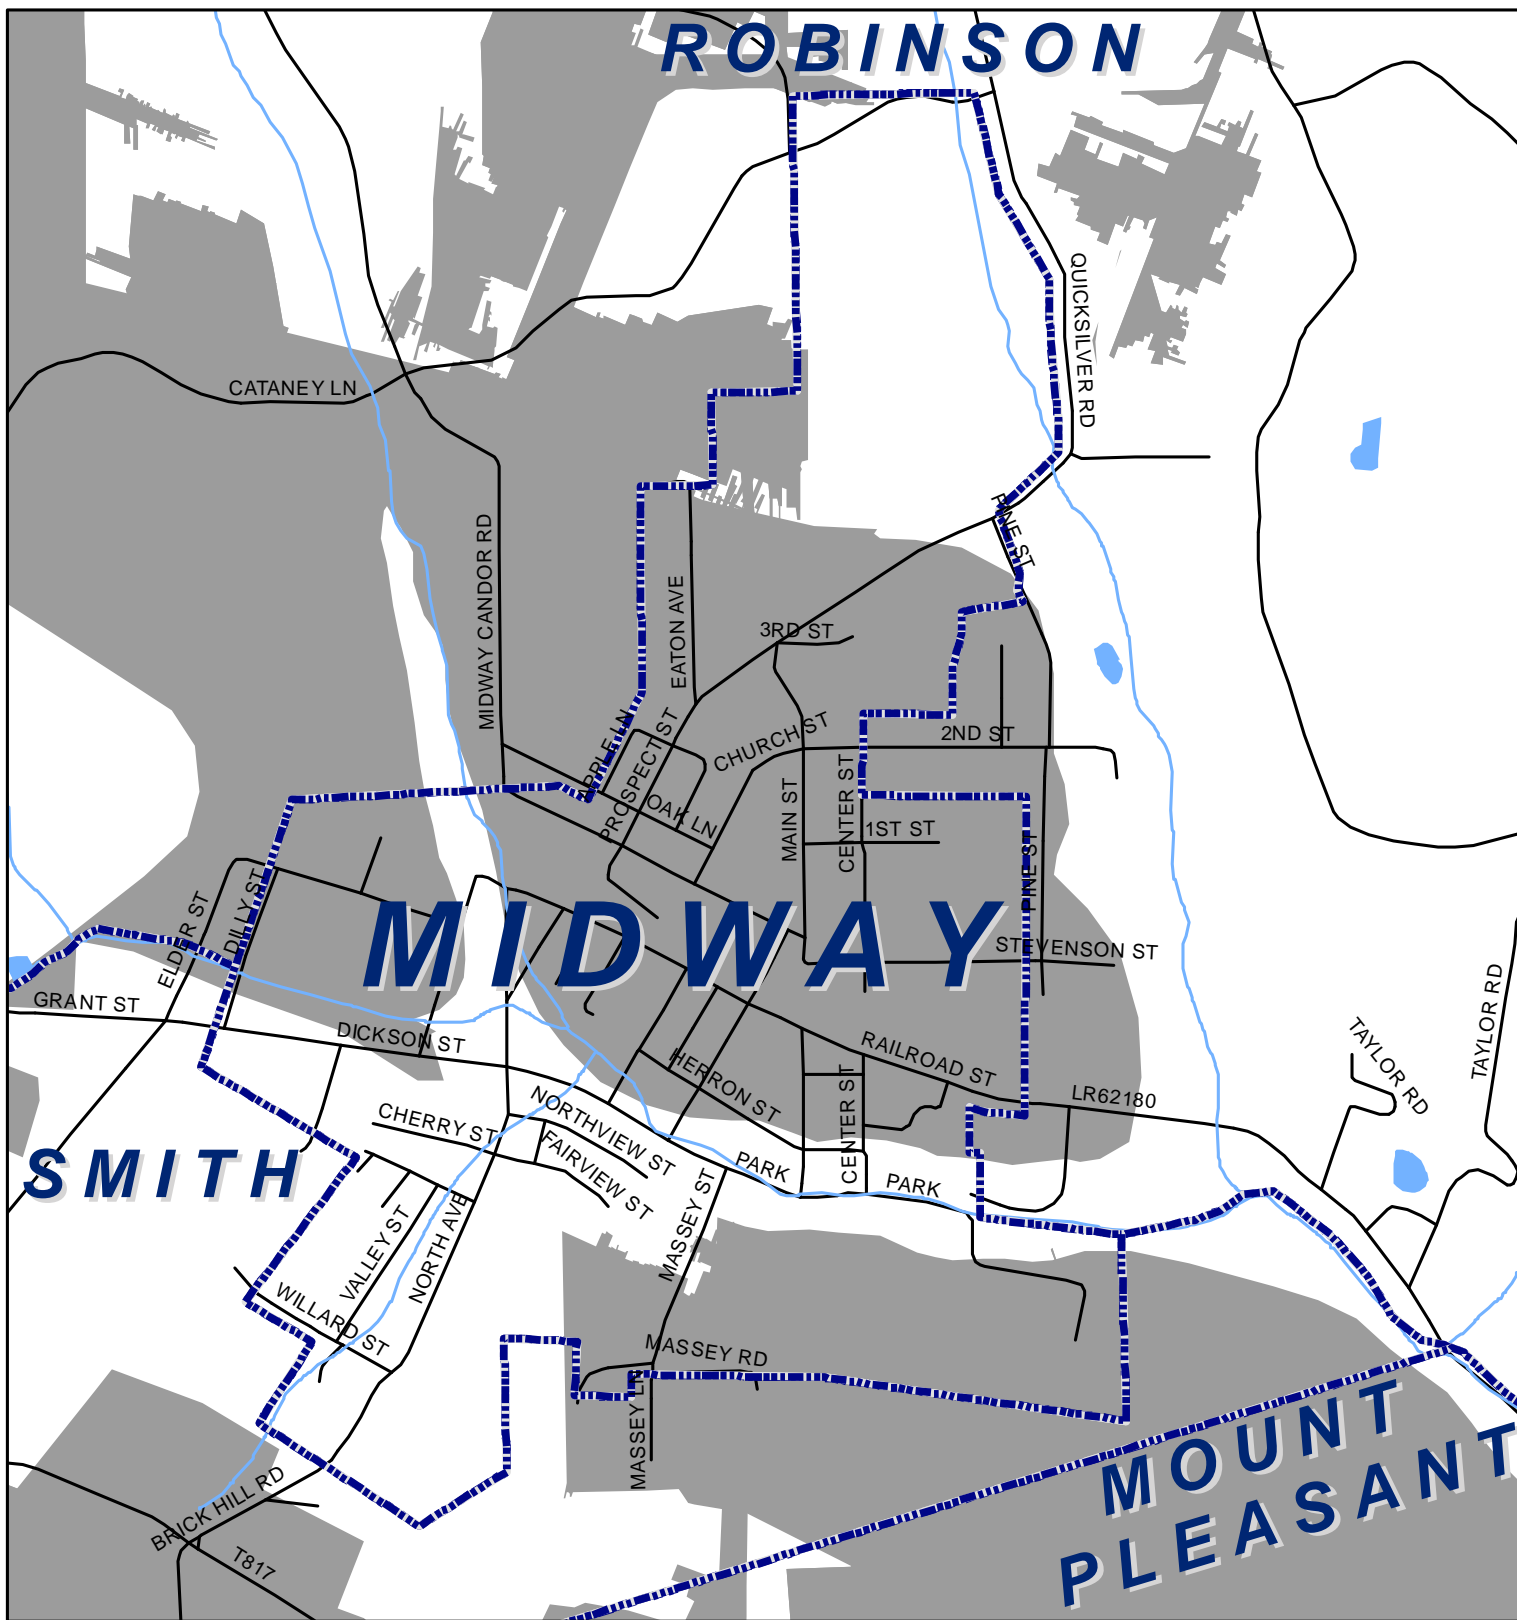

Midway Boro, Washington County

Legend

-  Municipality Boundary
-  Undermined Area

This map was prepared using information considered to be the best historical data available.

The Department cannot verify the accuracy or completeness of this information.