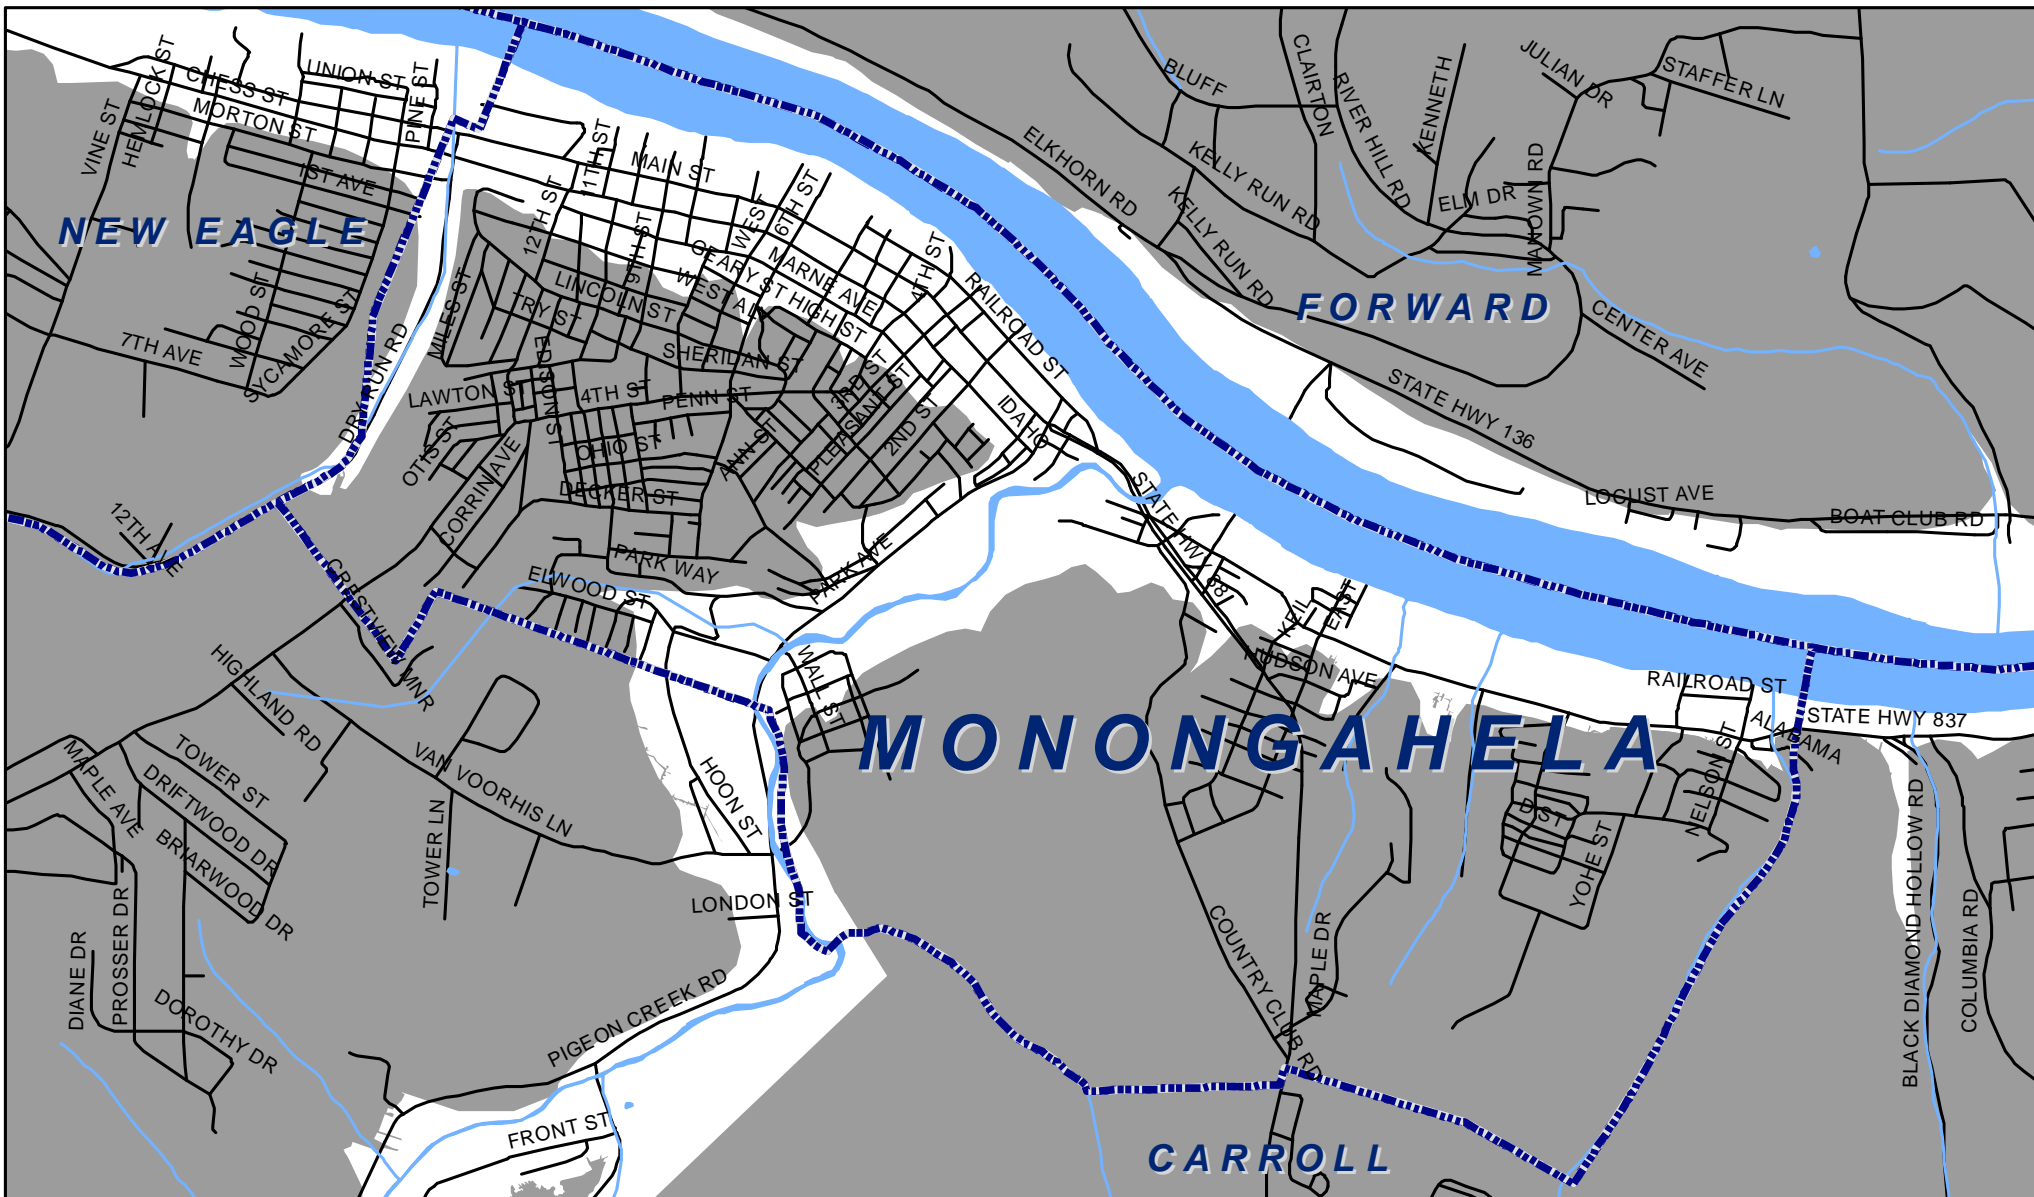

City of Monongahela, Washington County

Legend

-  Municipality Boundary
-  Undermined Area

This map was prepared using information considered to be the best historical data available.

The Department cannot verify the accuracy or completeness of this information.