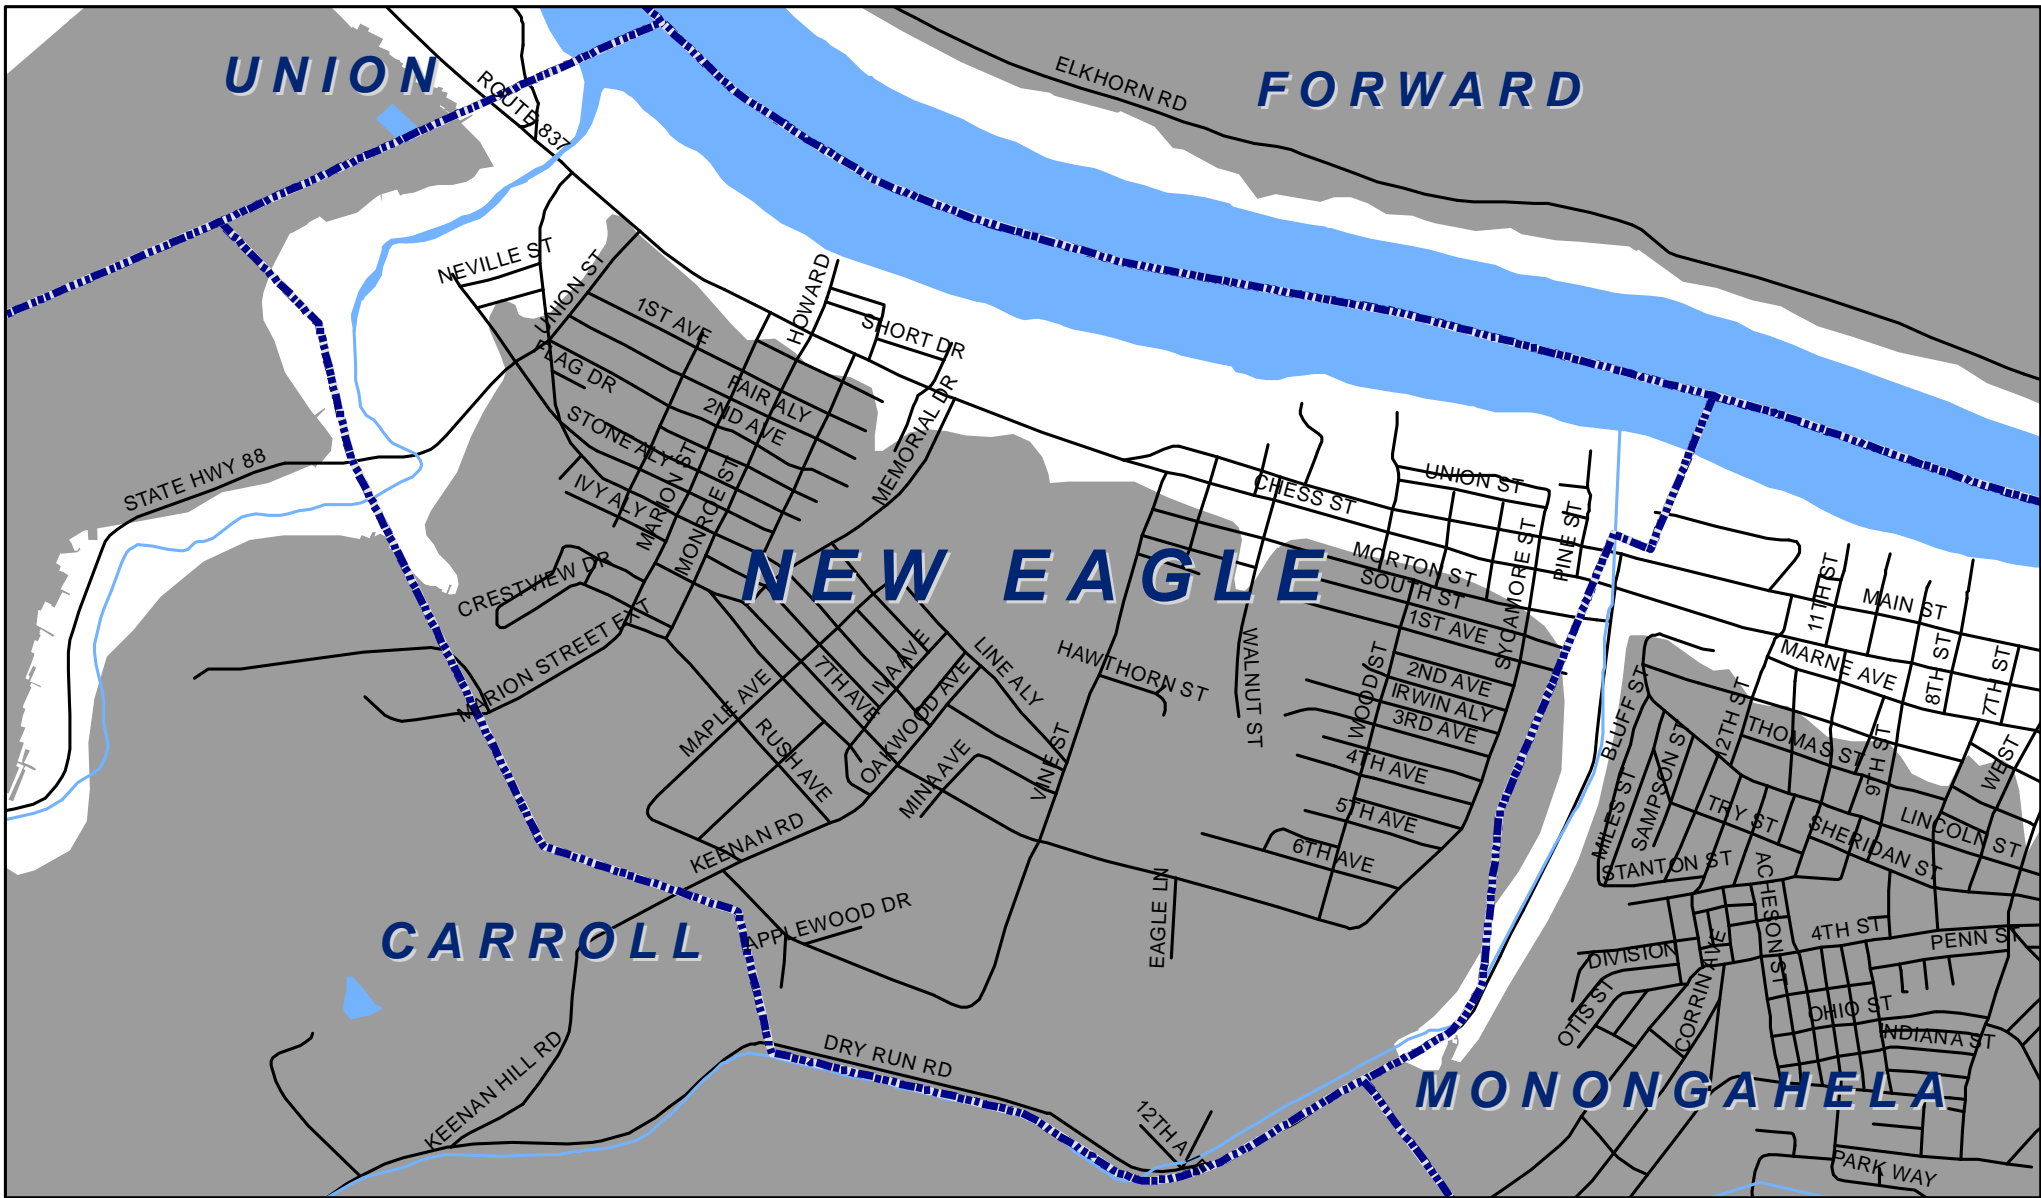

# New Eagle Boro, Washington County

## Legend

-  Municipality Boundary
-  Undermined Area

This map was prepared using information considered to be the best historical data available.

The Department cannot verify the accuracy or completeness of this information.