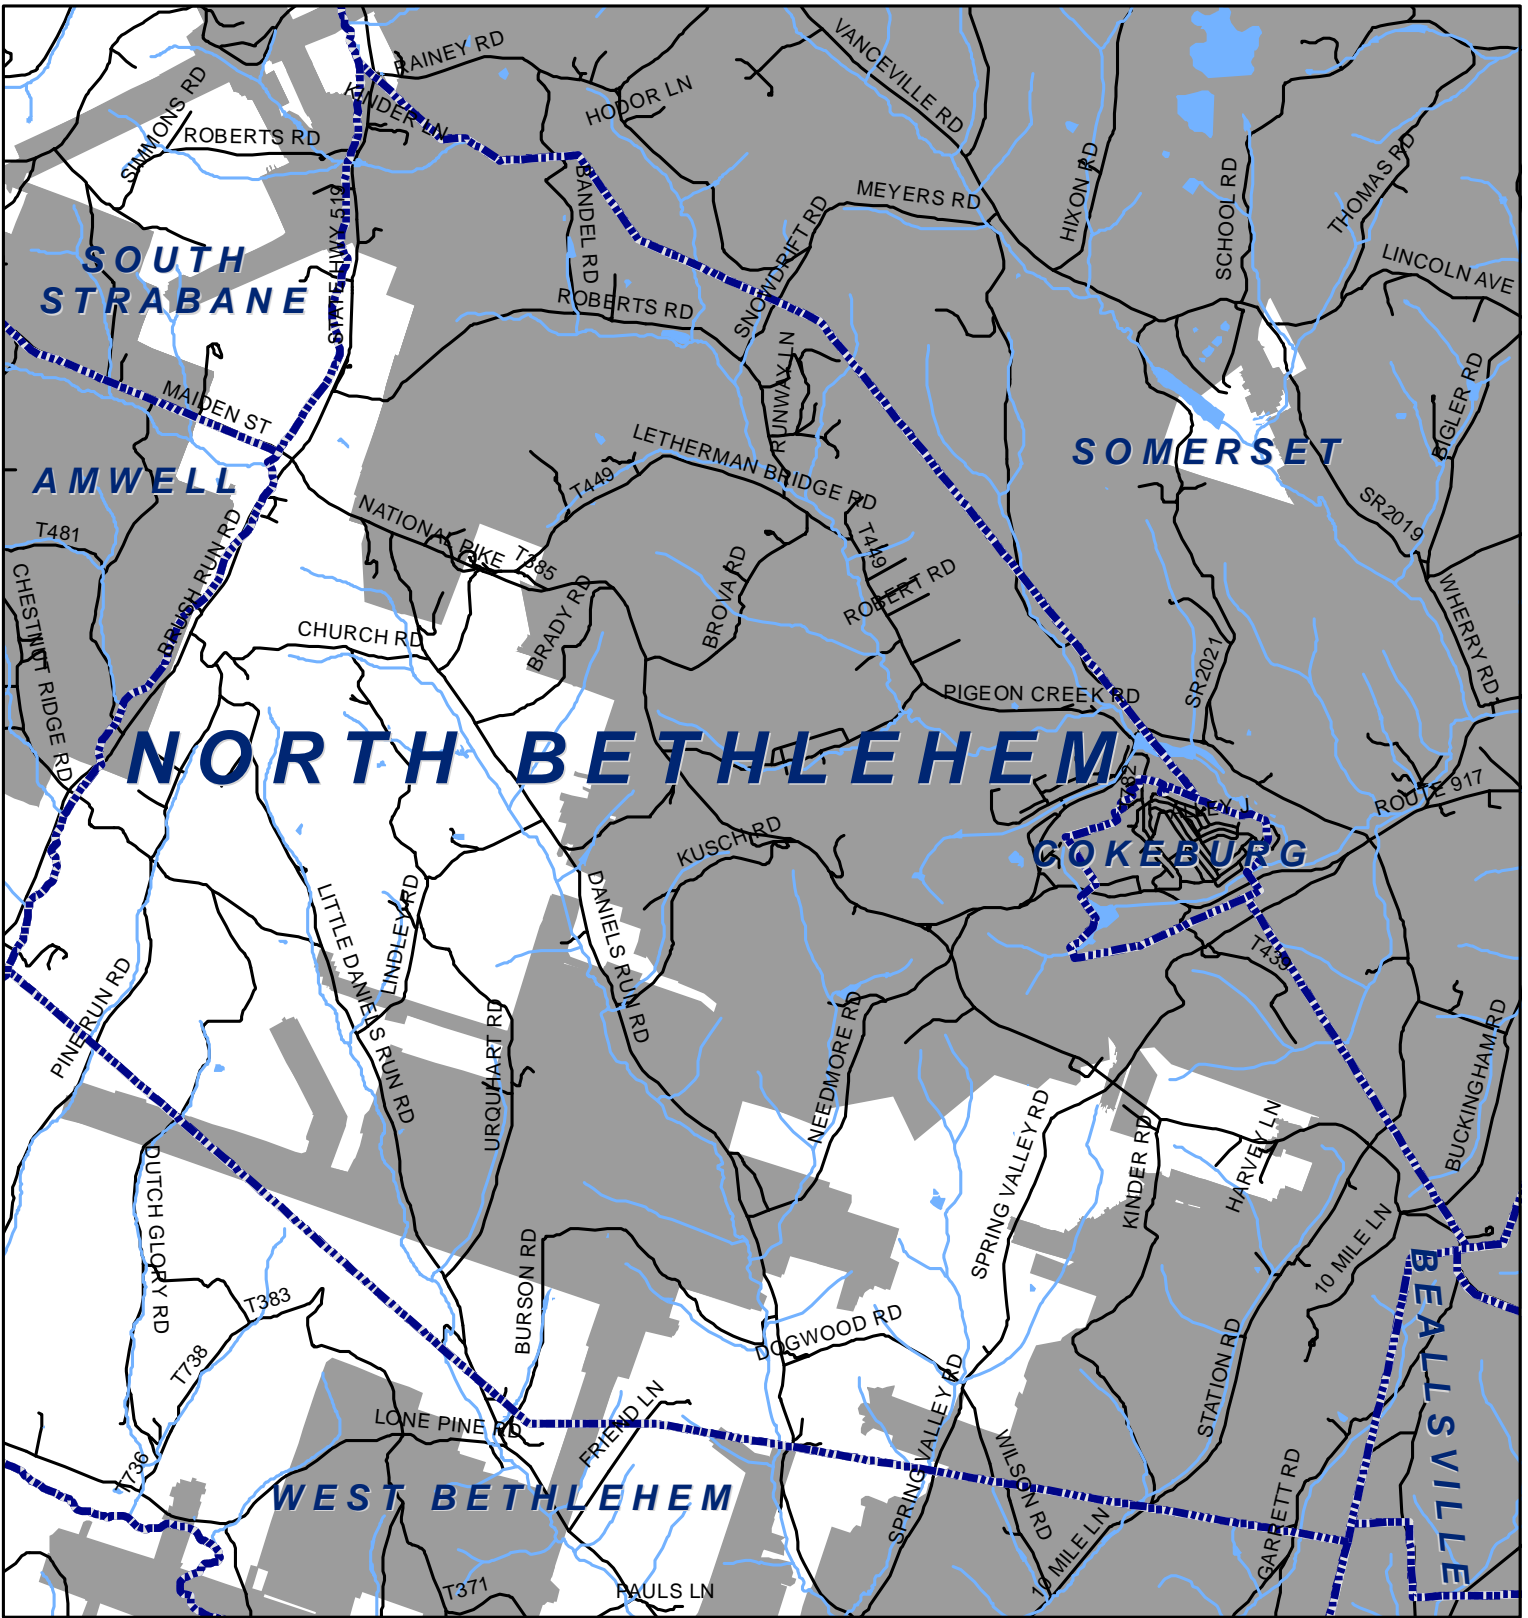

# North Bethlehem Township, Washington County

## Legend

-  Municipality Boundary
-  Undermined Area

This map was prepared using information considered to be the best historical data available.

The Department cannot verify the accuracy or completeness of this information.