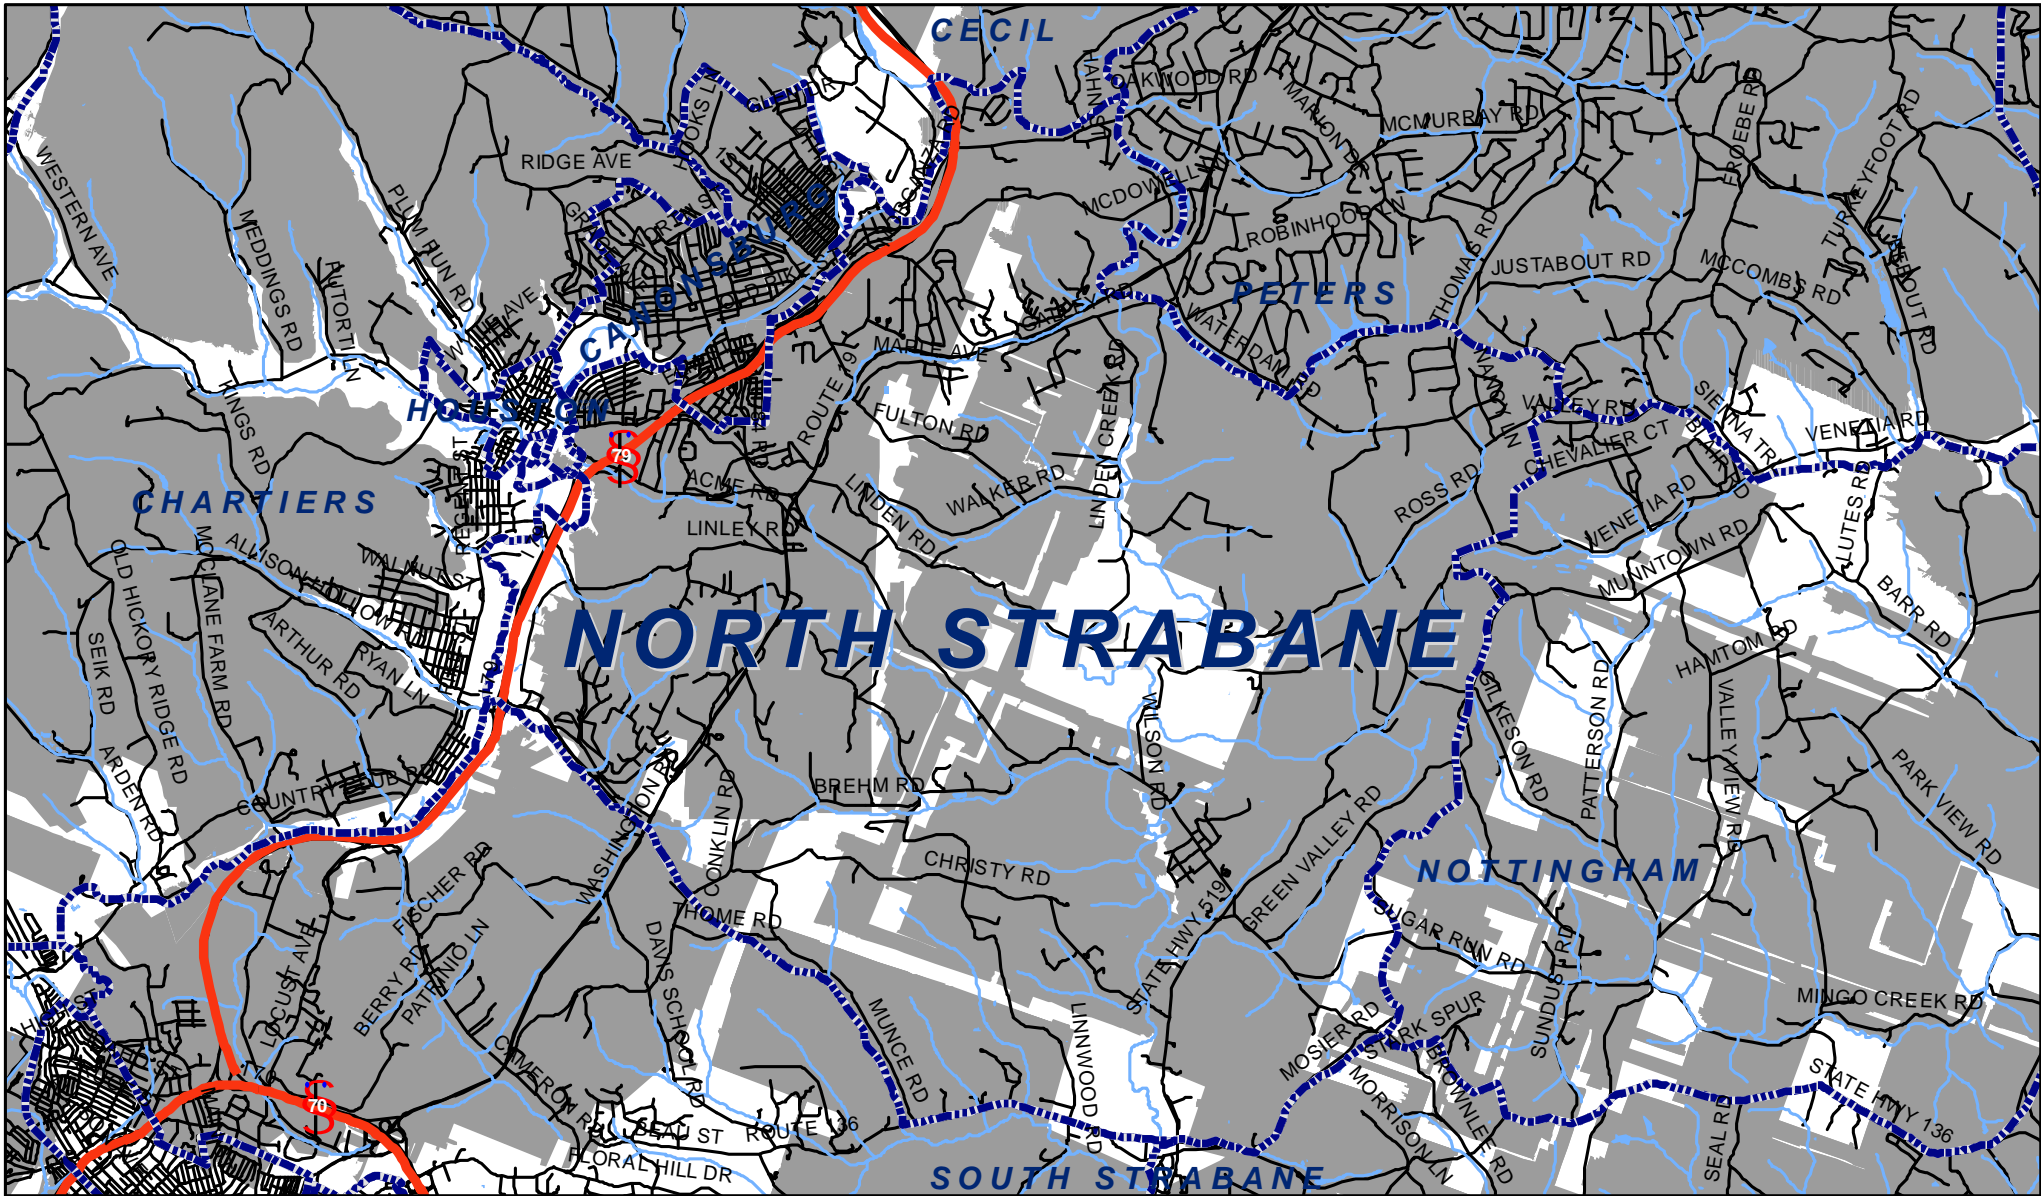

North Strabane Township, Washington County

Legend

-  Municipality Boundary
-  Undermined Area

This map was prepared using information considered to be the best historical data available.

The Department cannot verify the accuracy or completeness of this information.