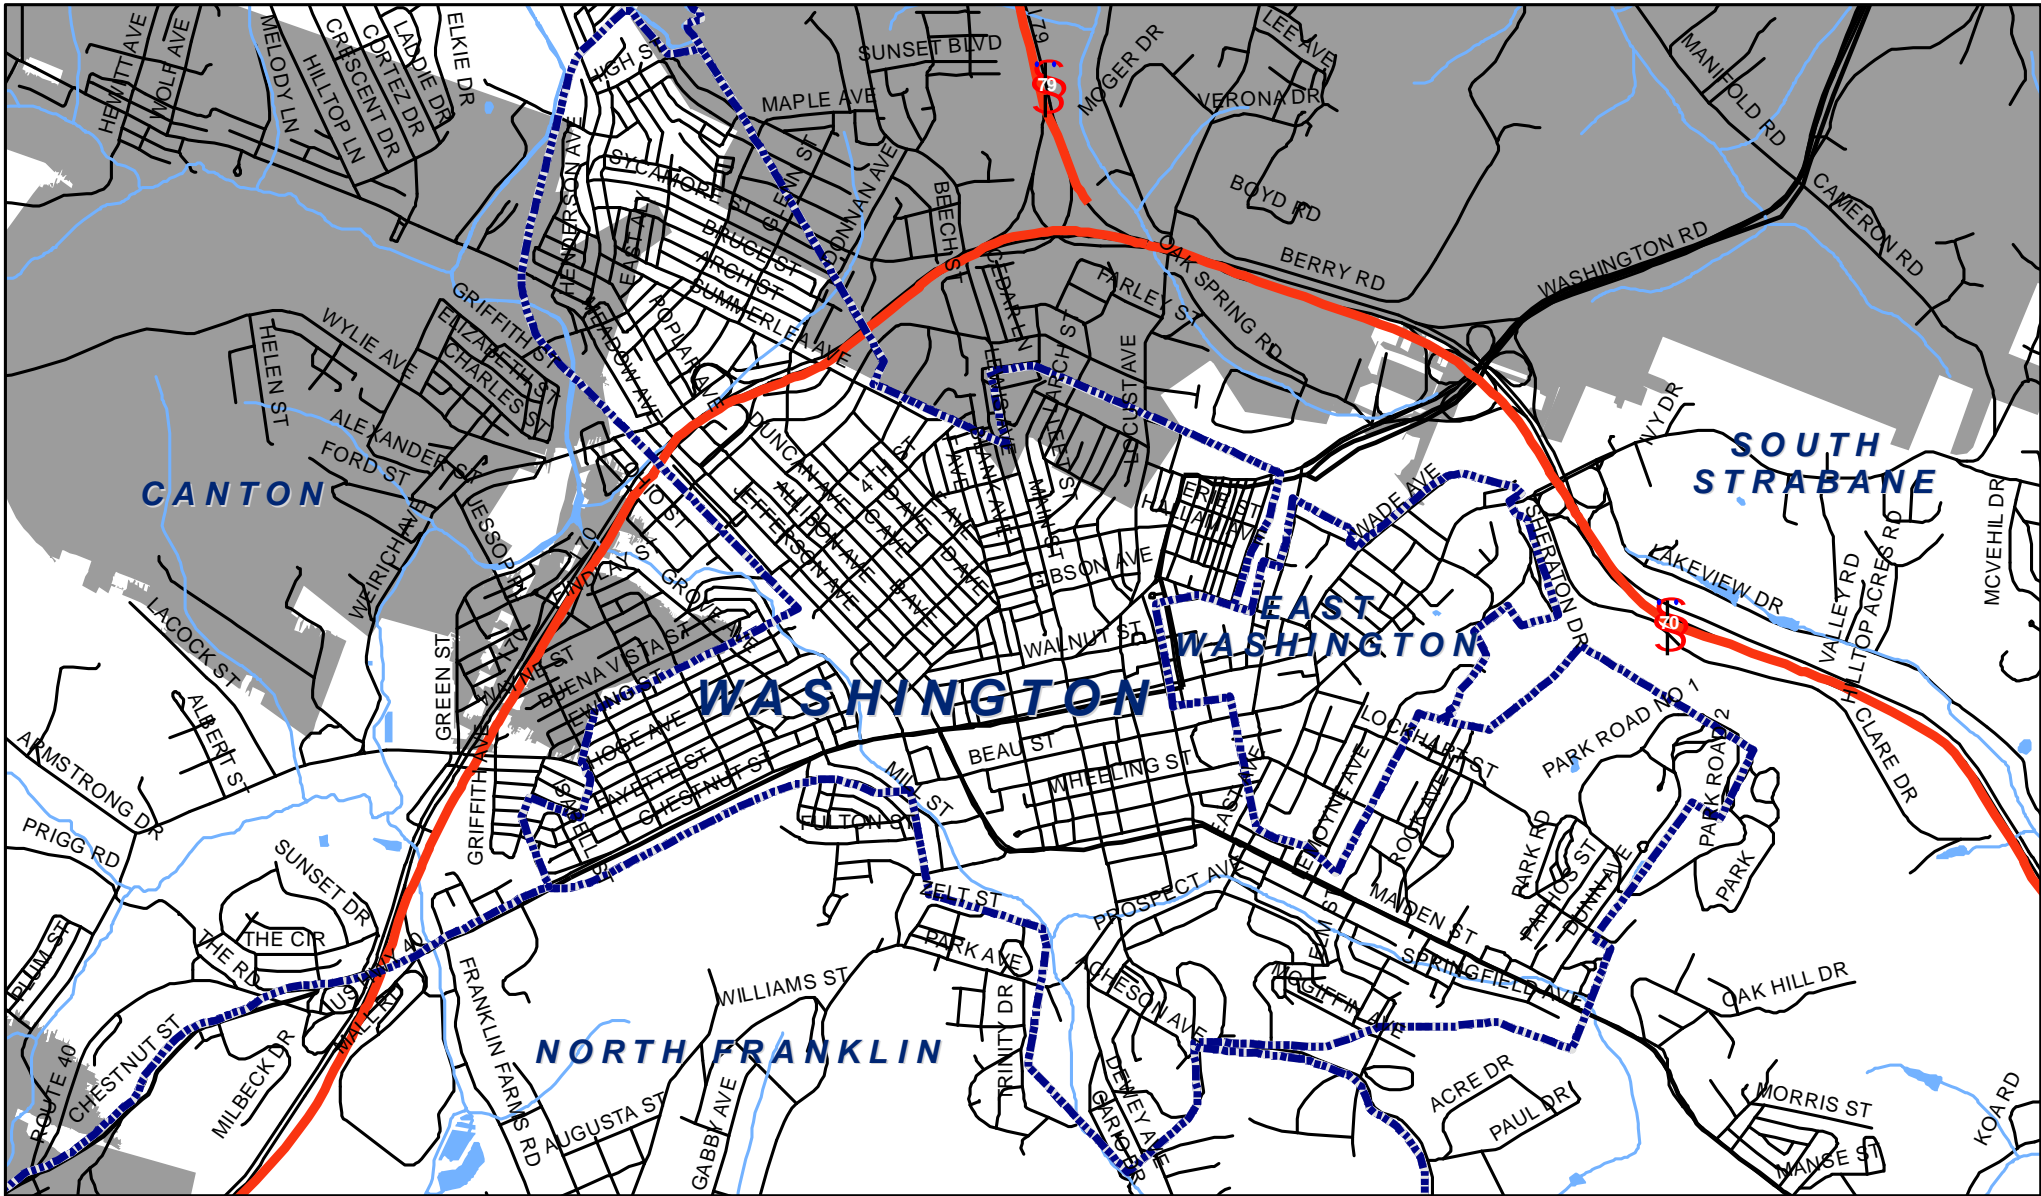

City of Washington, Washington County

Legend

-  Municipality Boundary
-  Undermined Area

This map was prepared using information considered to be the best historical data available.

The Department cannot verify the accuracy or completeness of this information.