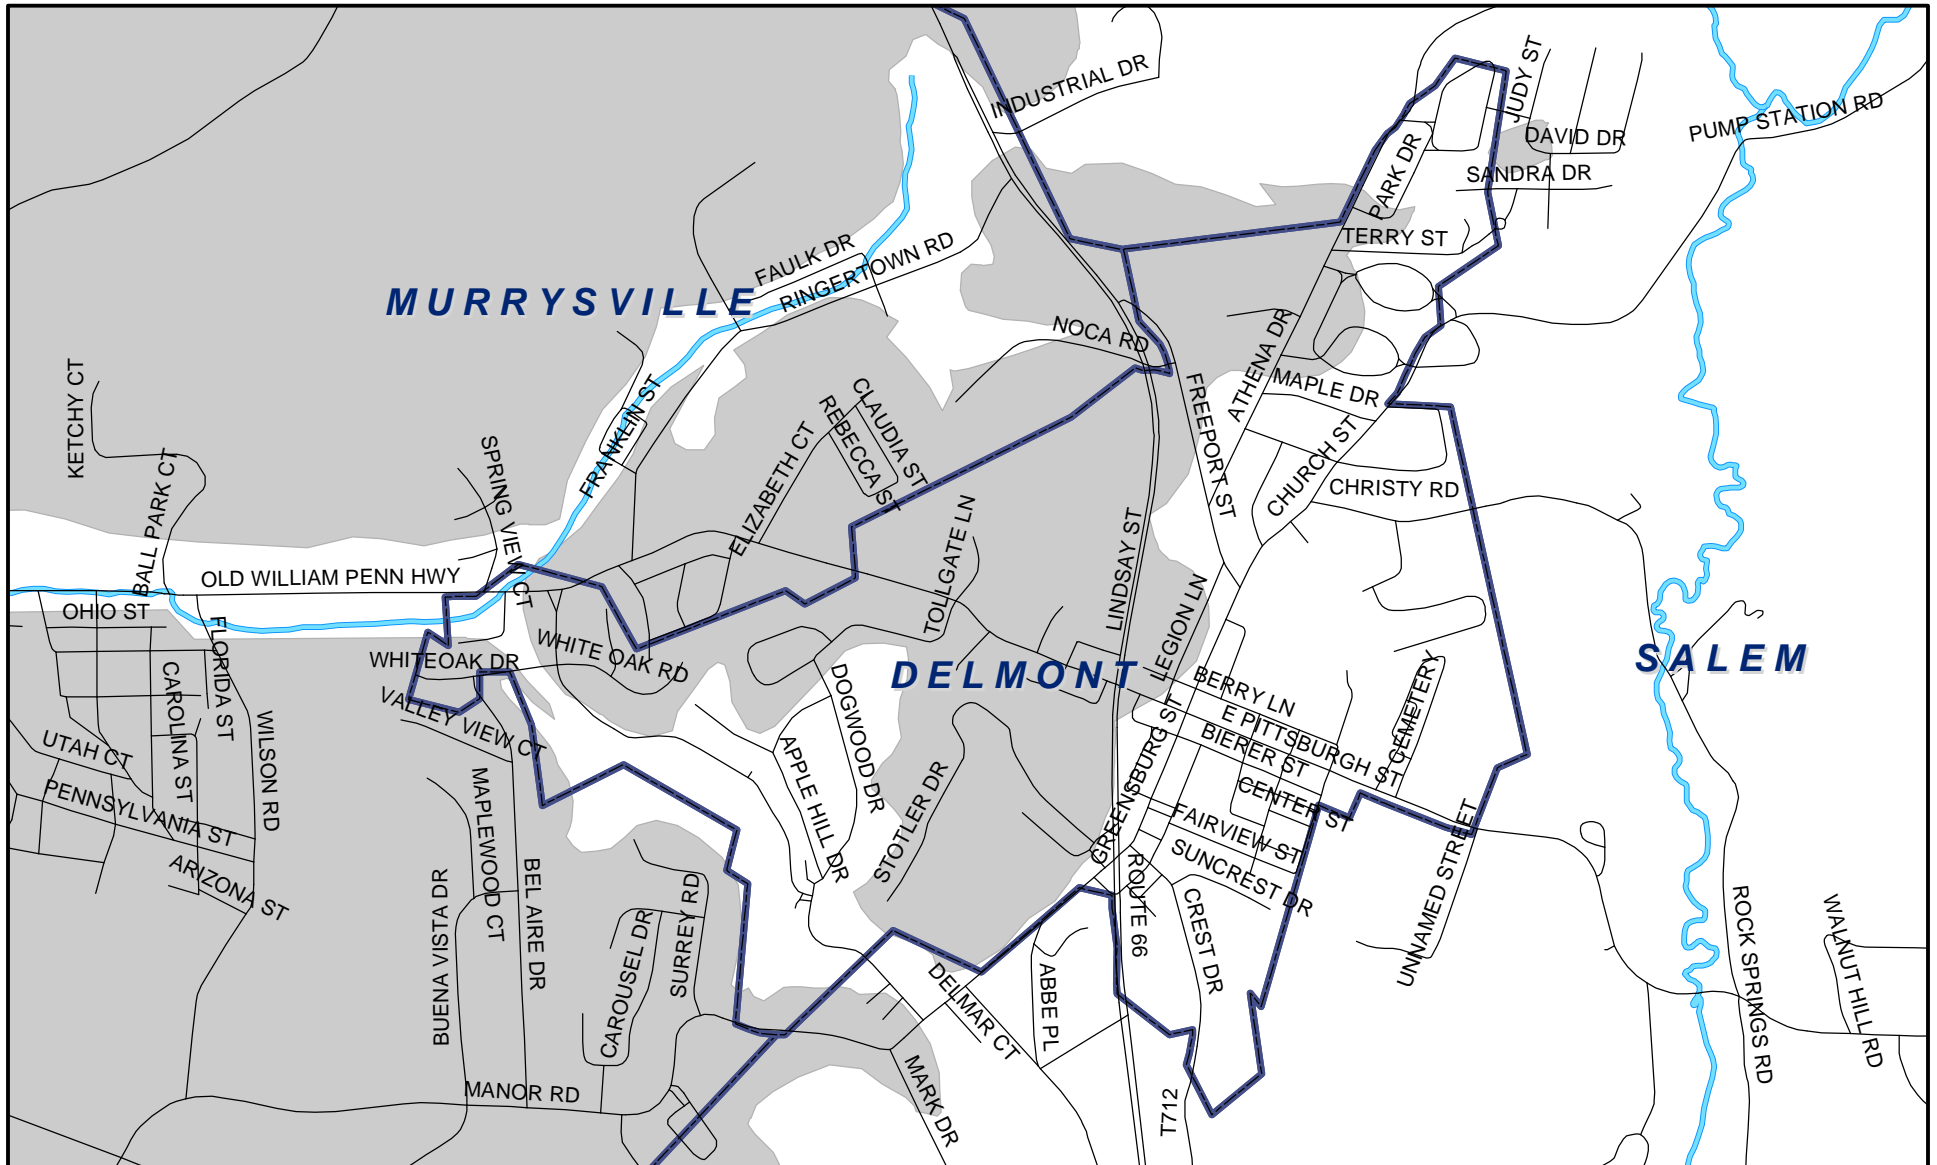

Delmont Boro, Westmoreland County

Legend

- Municipality Boundary
- Undermined Area

This map was prepared using information considered to be the best historical data available.

The Department cannot verify the accuracy or completeness of this information.