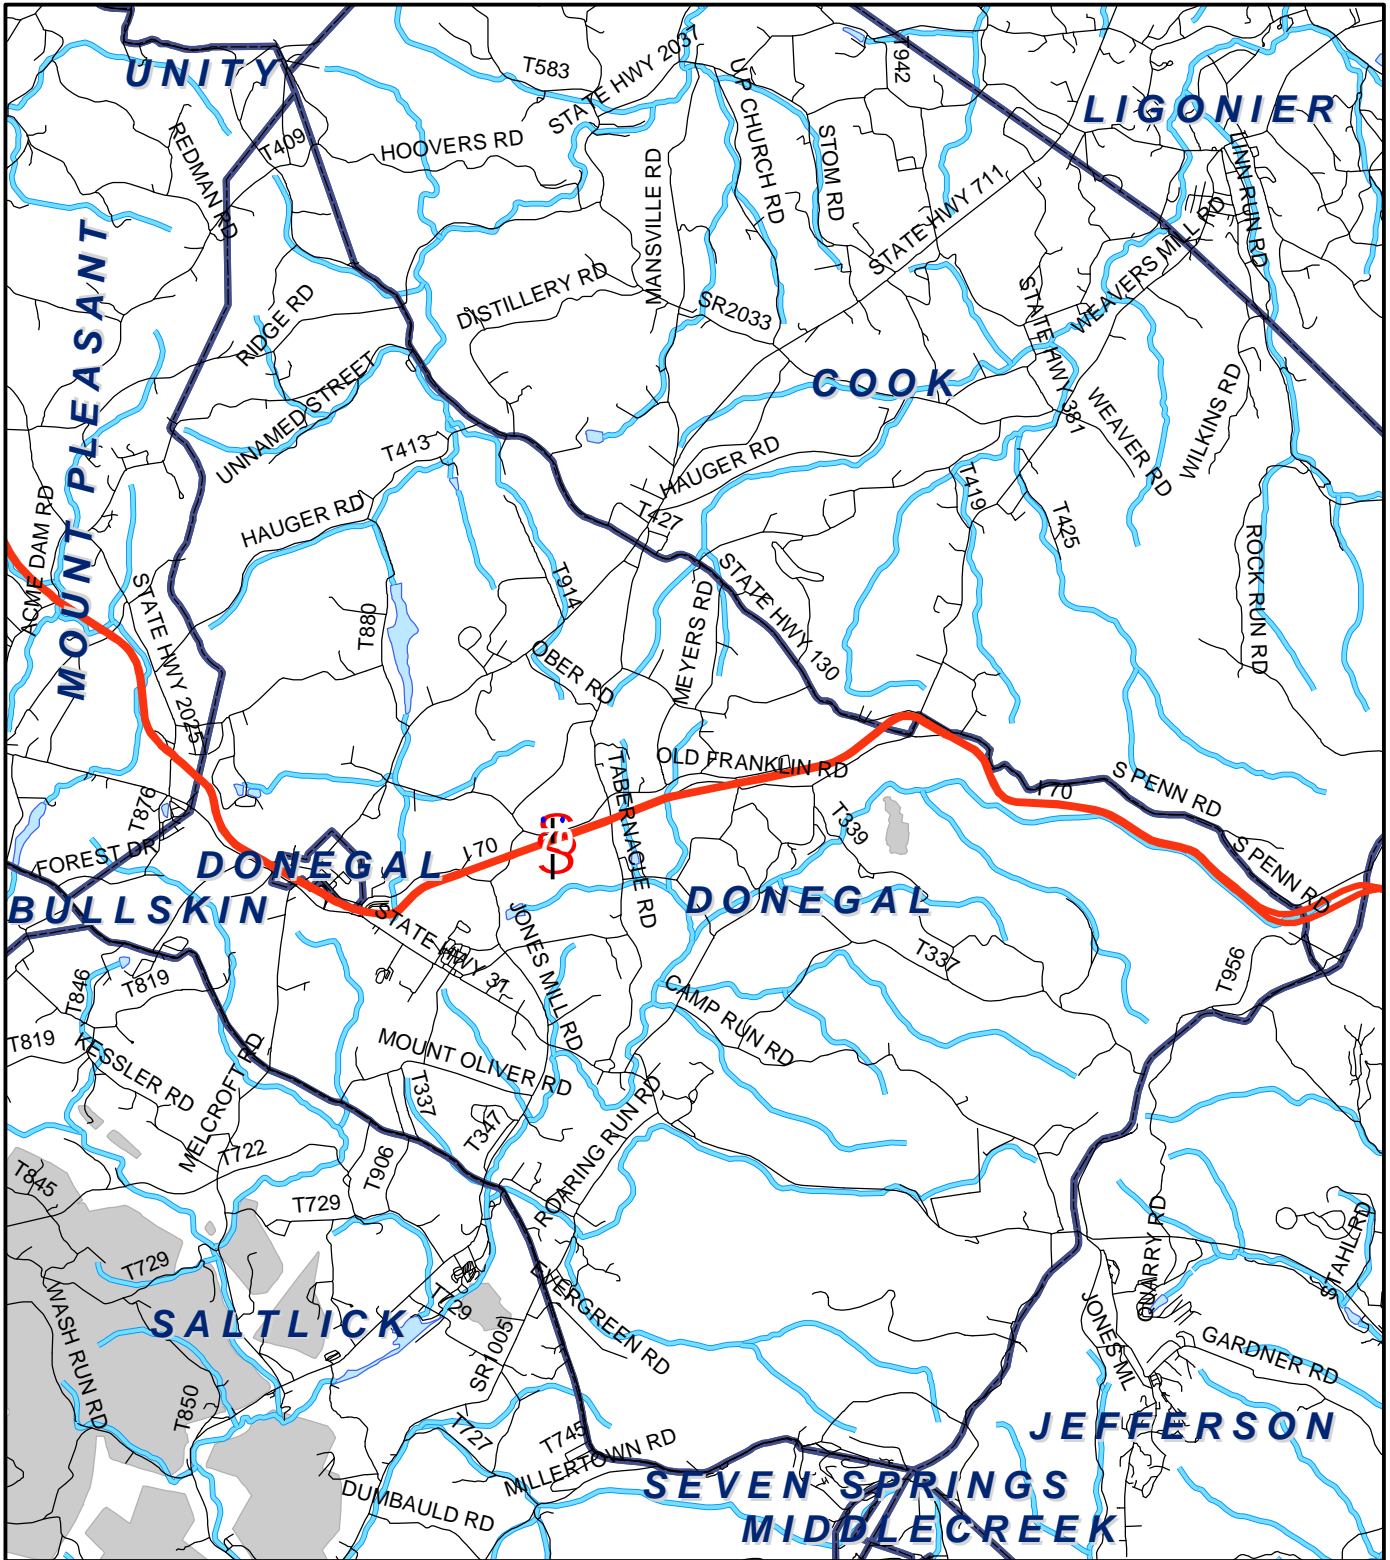

# Donegal Twp, Westmoreland County

## Legend

-  Municipality Boundary
-  Undermined Area

This map was prepared using information considered to be the best historical data available.

The Department cannot verify the accuracy or completeness of this information.