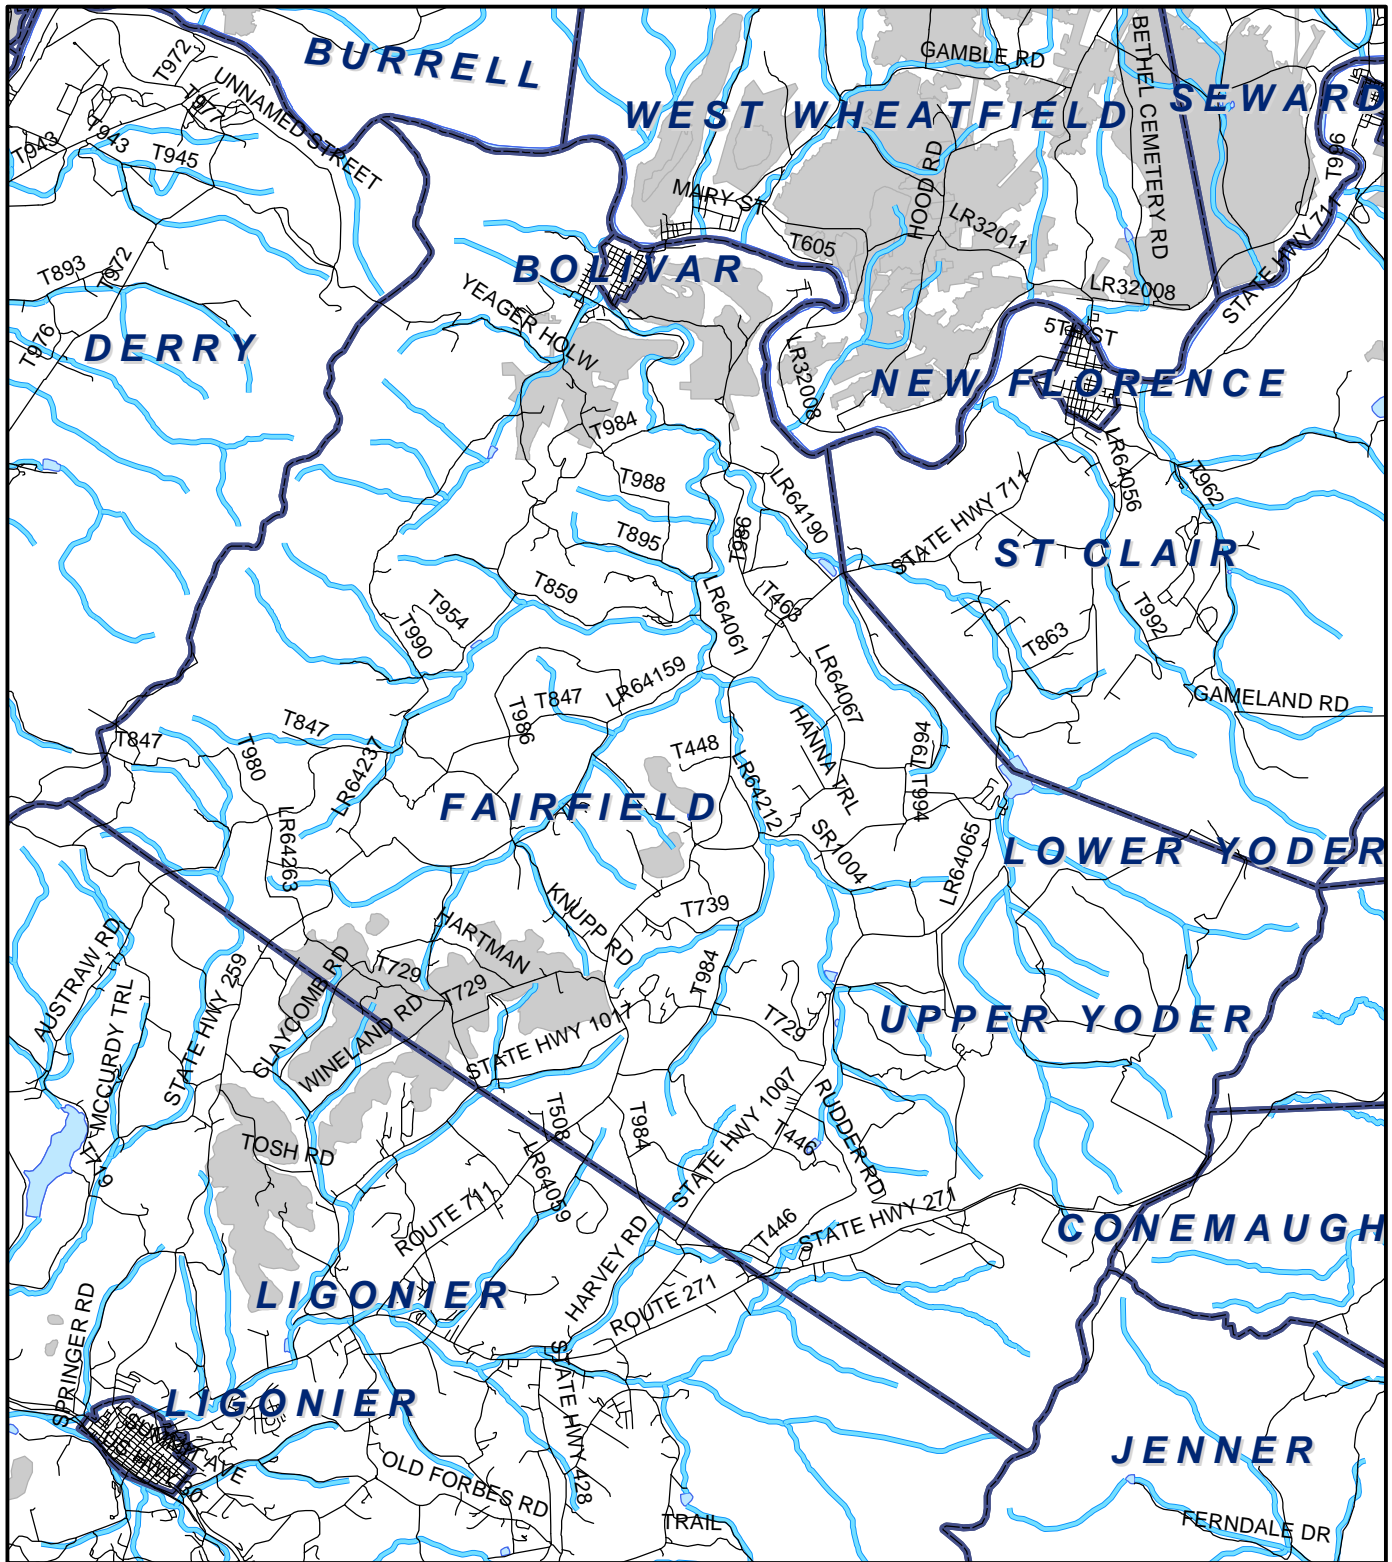

# Fairfield Twp, Westmoreland County

## Legend

- Municipality Boundary
- Undermined Area

This map was prepared using information considered to be the best historical data available.

The Department cannot verify the accuracy or completeness of this information.