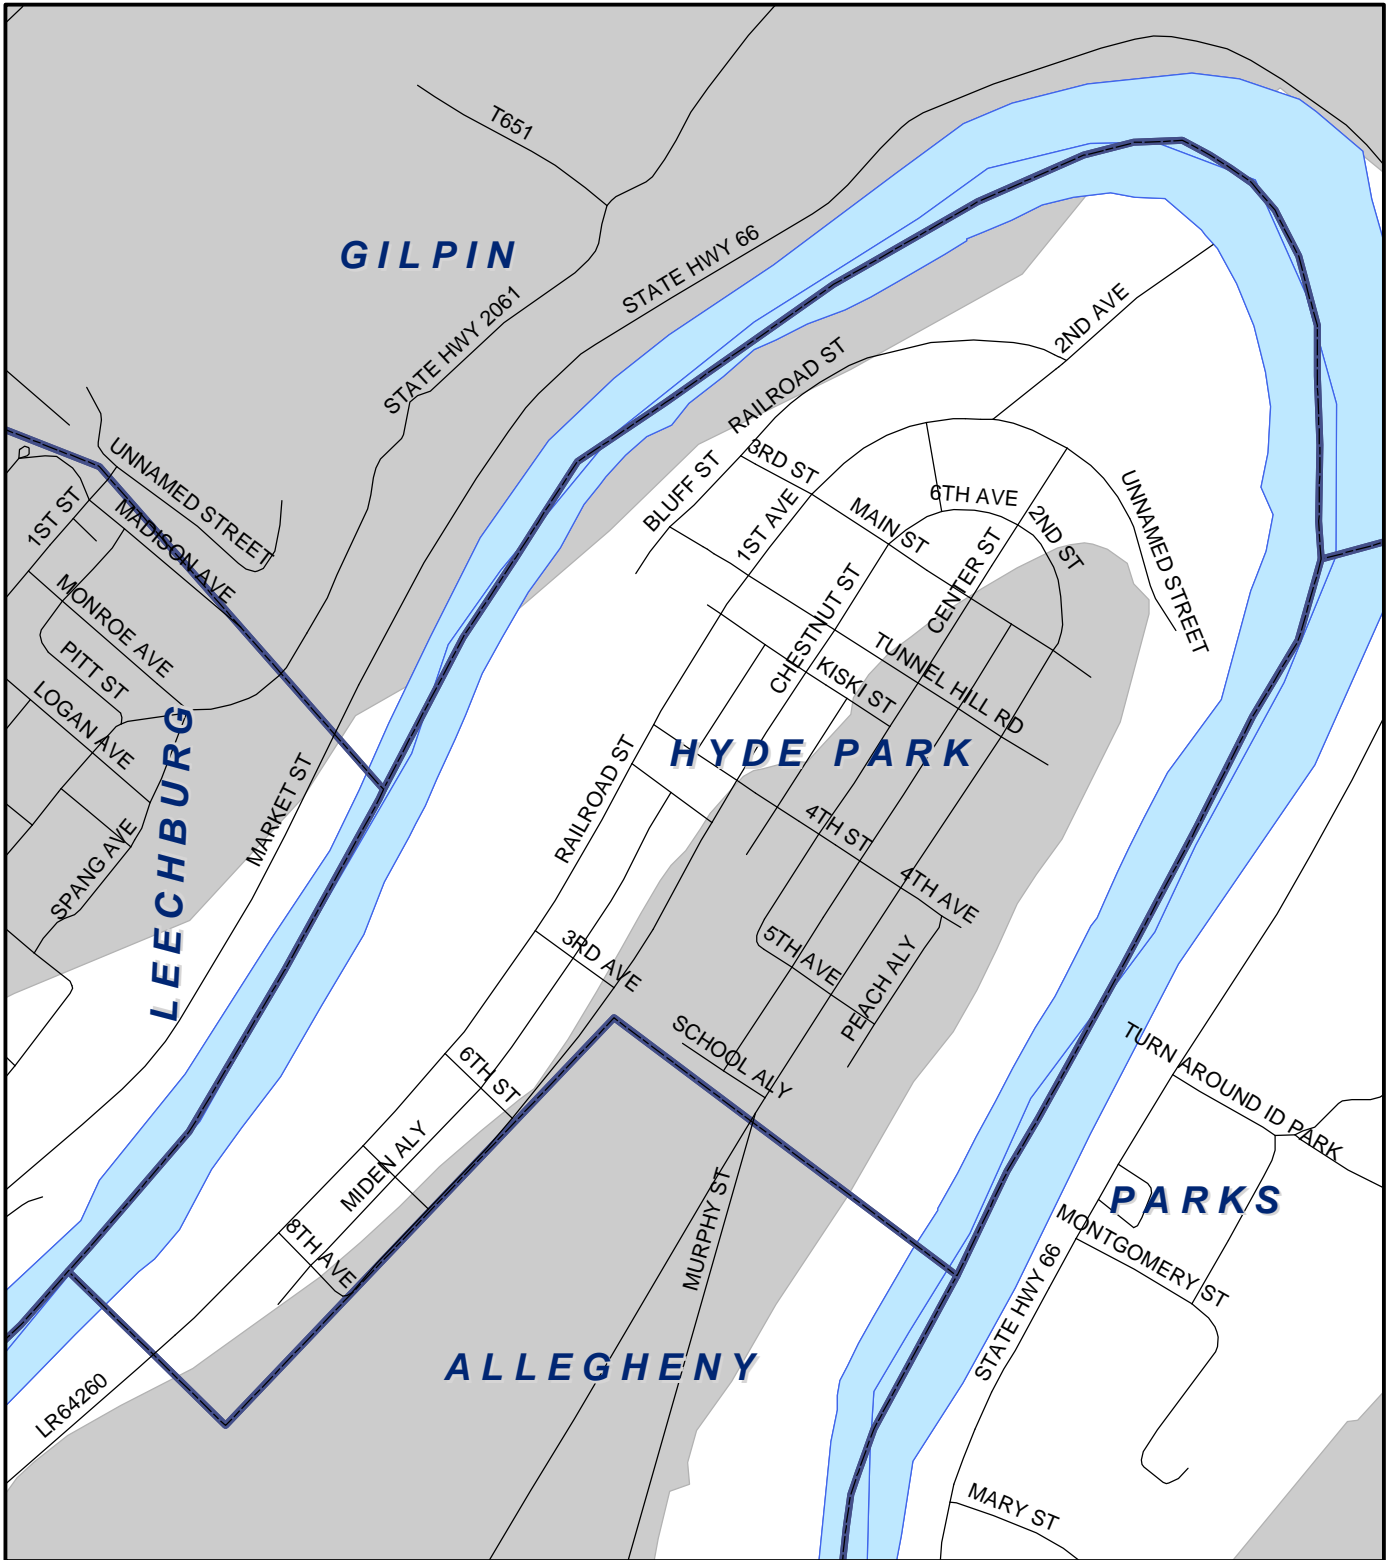

# Hyde Park Boro, Westmoreland County

## Legend

-  Municipality Boundary
-  Undermined Area

This map was prepared using information considered to be the best historical data available.

The Department cannot verify the accuracy or completeness of this information.