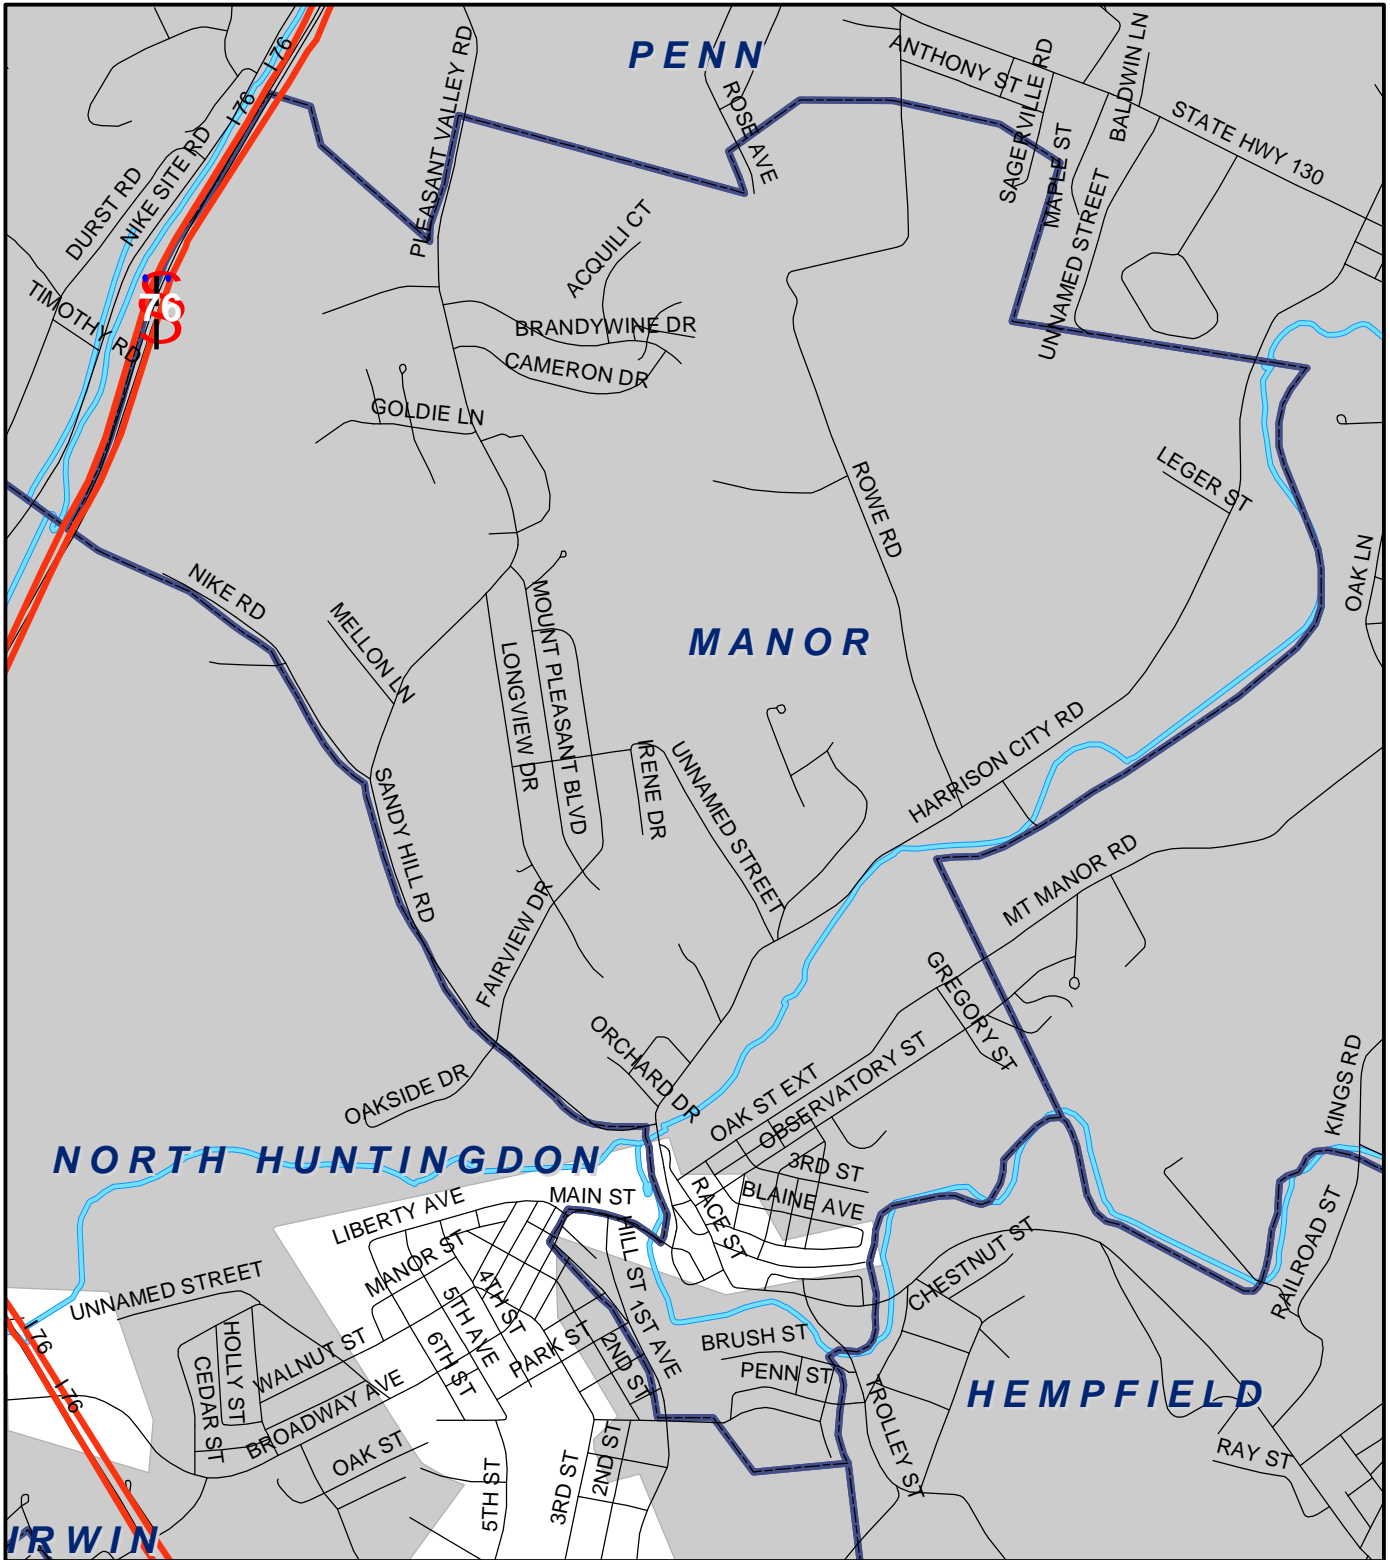

Manor Boro, Westmoreland County

Legend

-  Municipality Boundary
-  Undermined Area

This map was prepared using information considered to be the best historical data available.

The Department cannot verify the accuracy or completeness of this information.