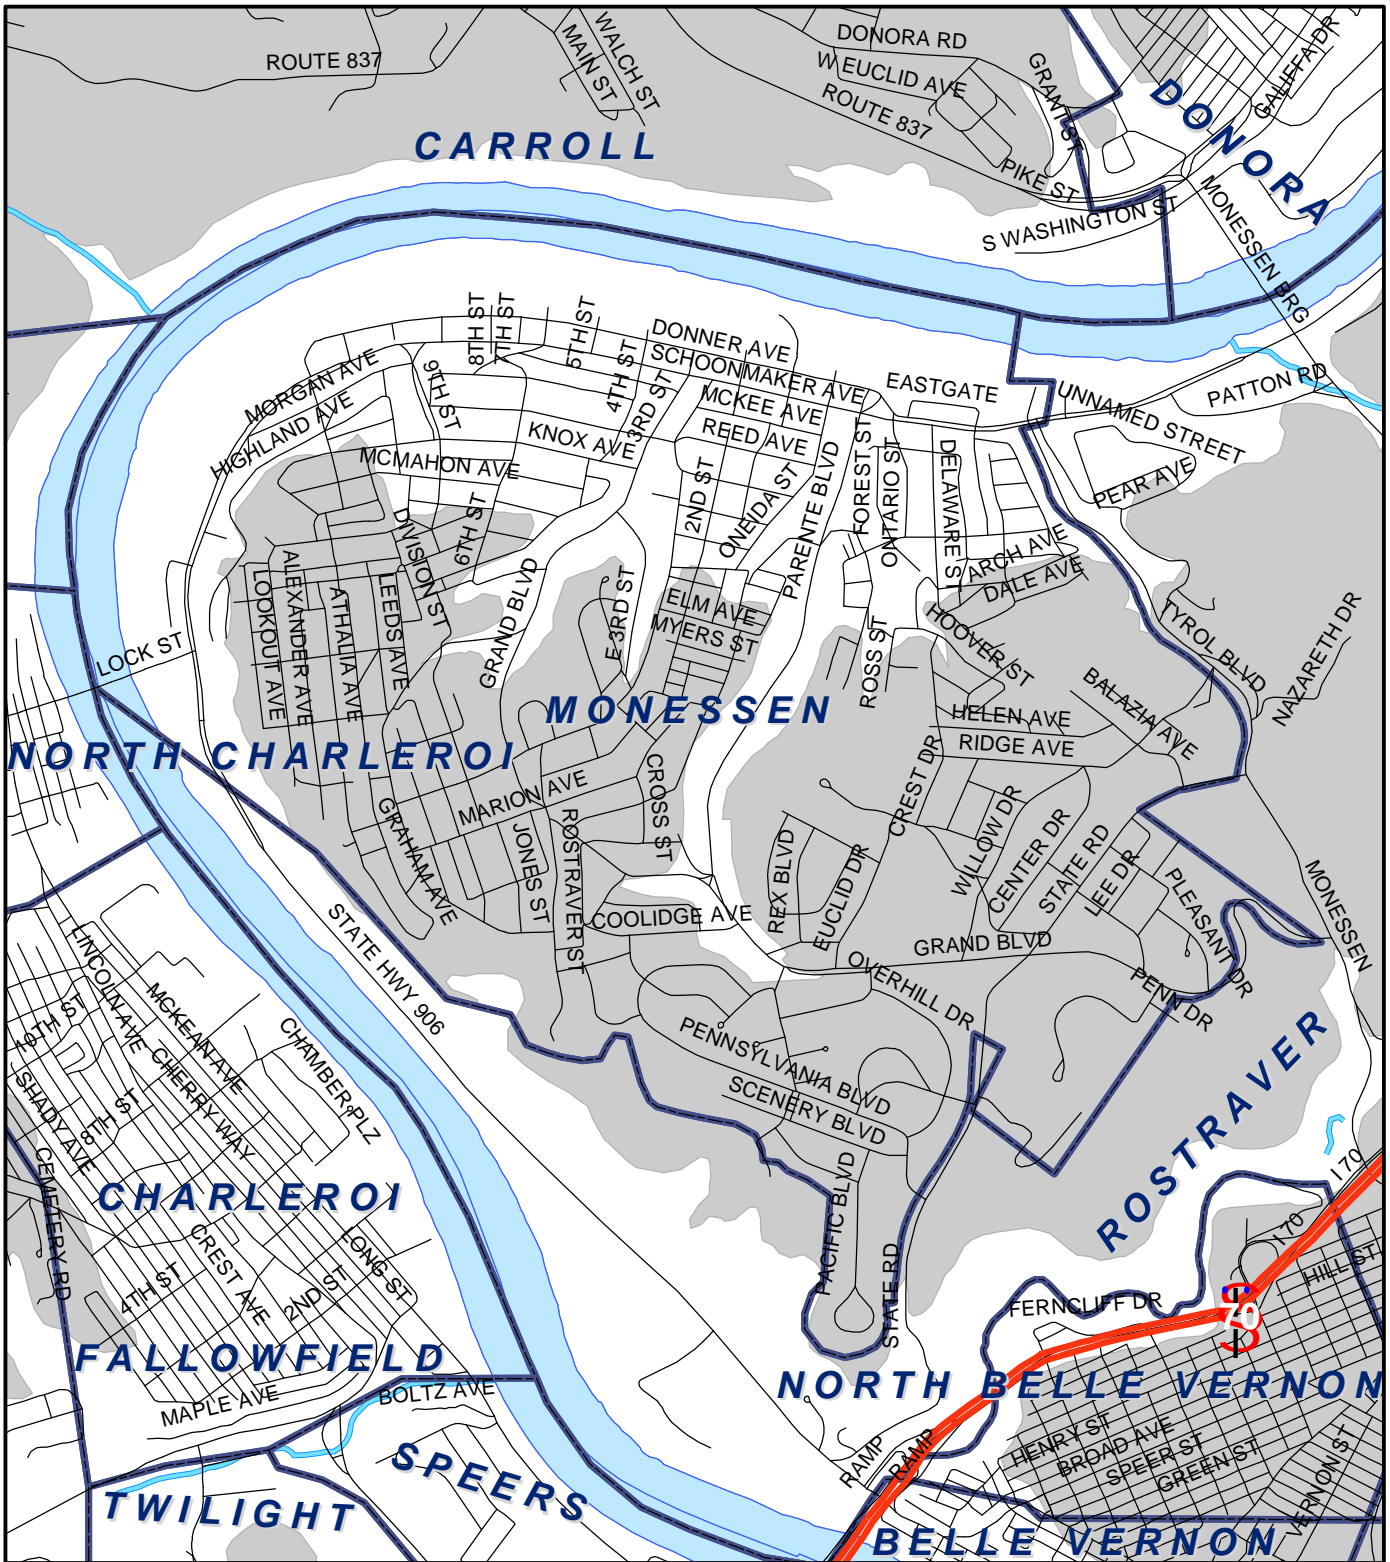

City of Monessen, Westmoreland County

Legend

- Municipality Boundary
- Undermined Area

This map was prepared using information considered to be the best historical data available.

The Department cannot verify the accuracy or completeness of this information.