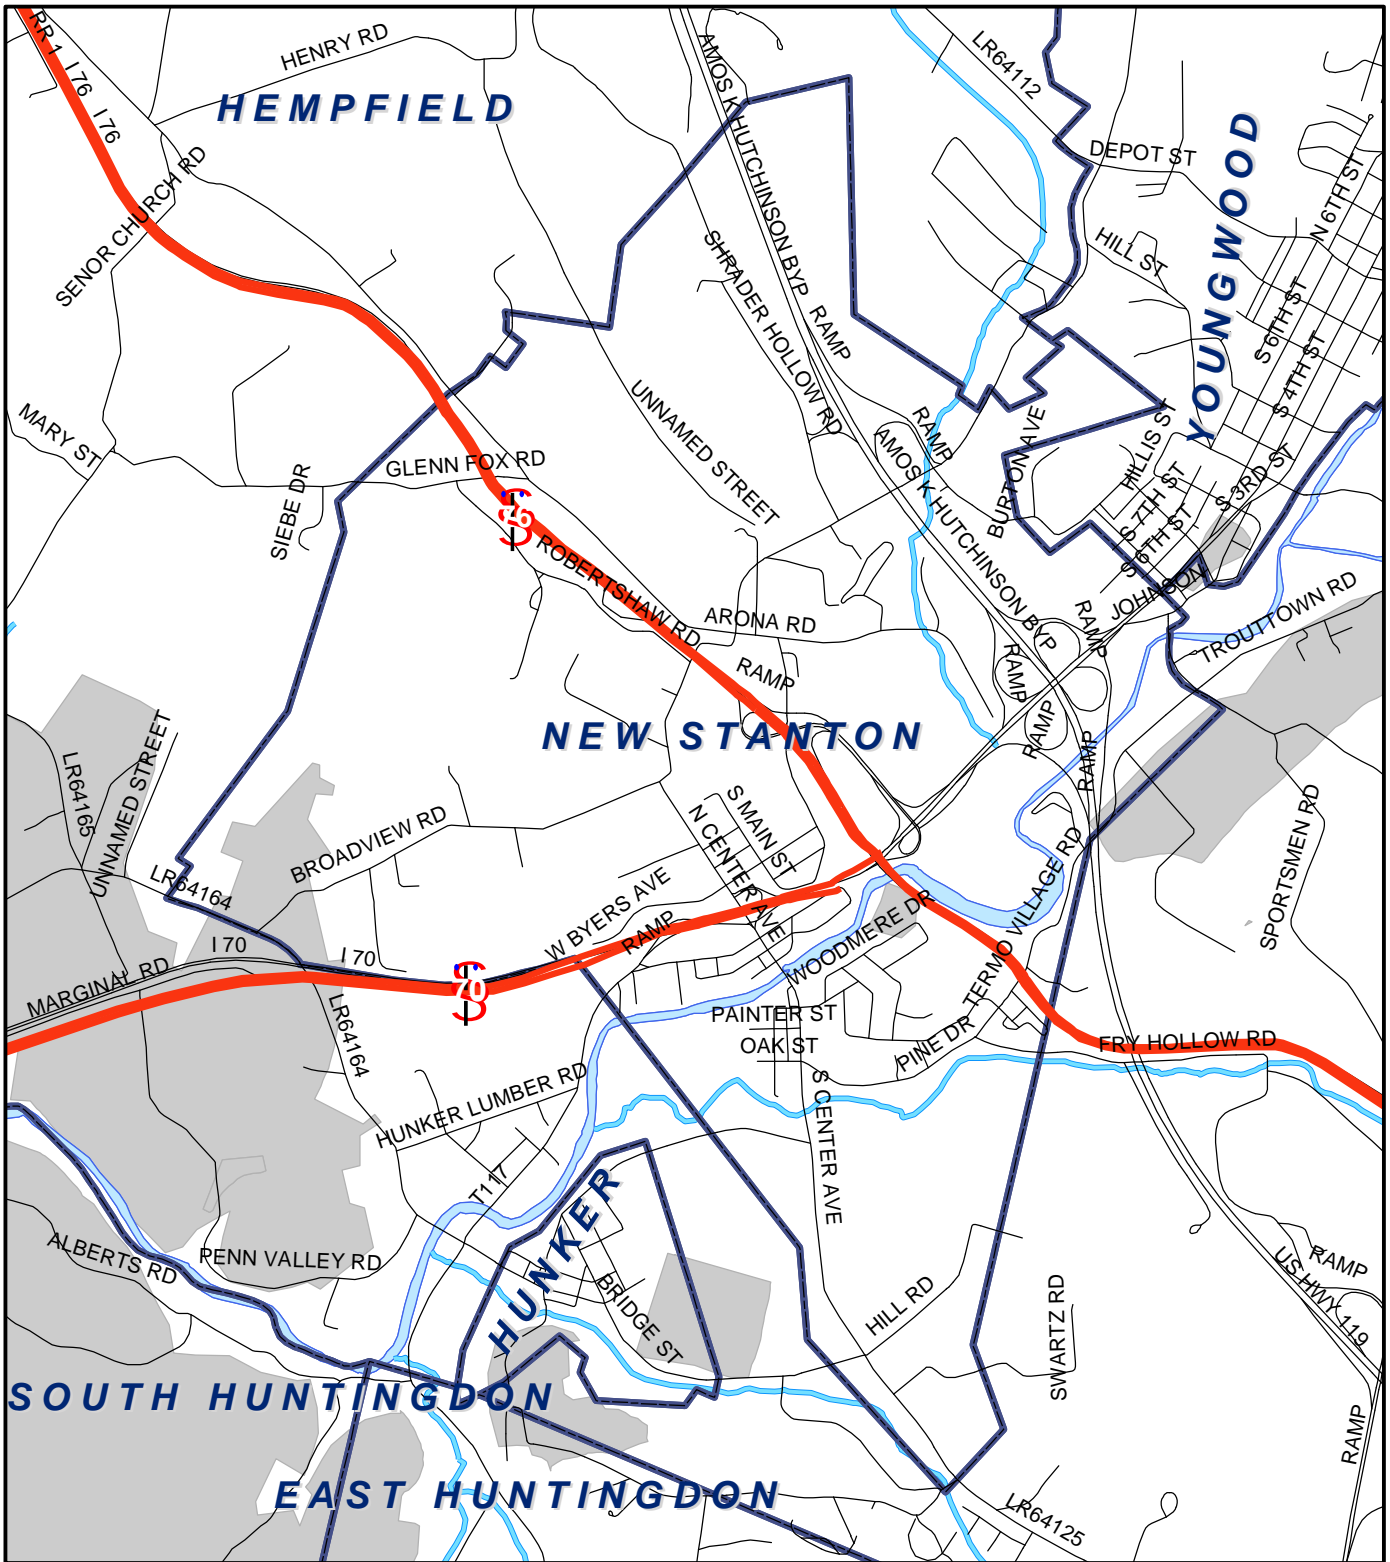

New Stanton Boro, Westmoreland County

Legend

- Municipality Boundary
- Undermined Area

This map was prepared using information considered to be the best historical data available.

The Department cannot verify the accuracy or completeness of this information.