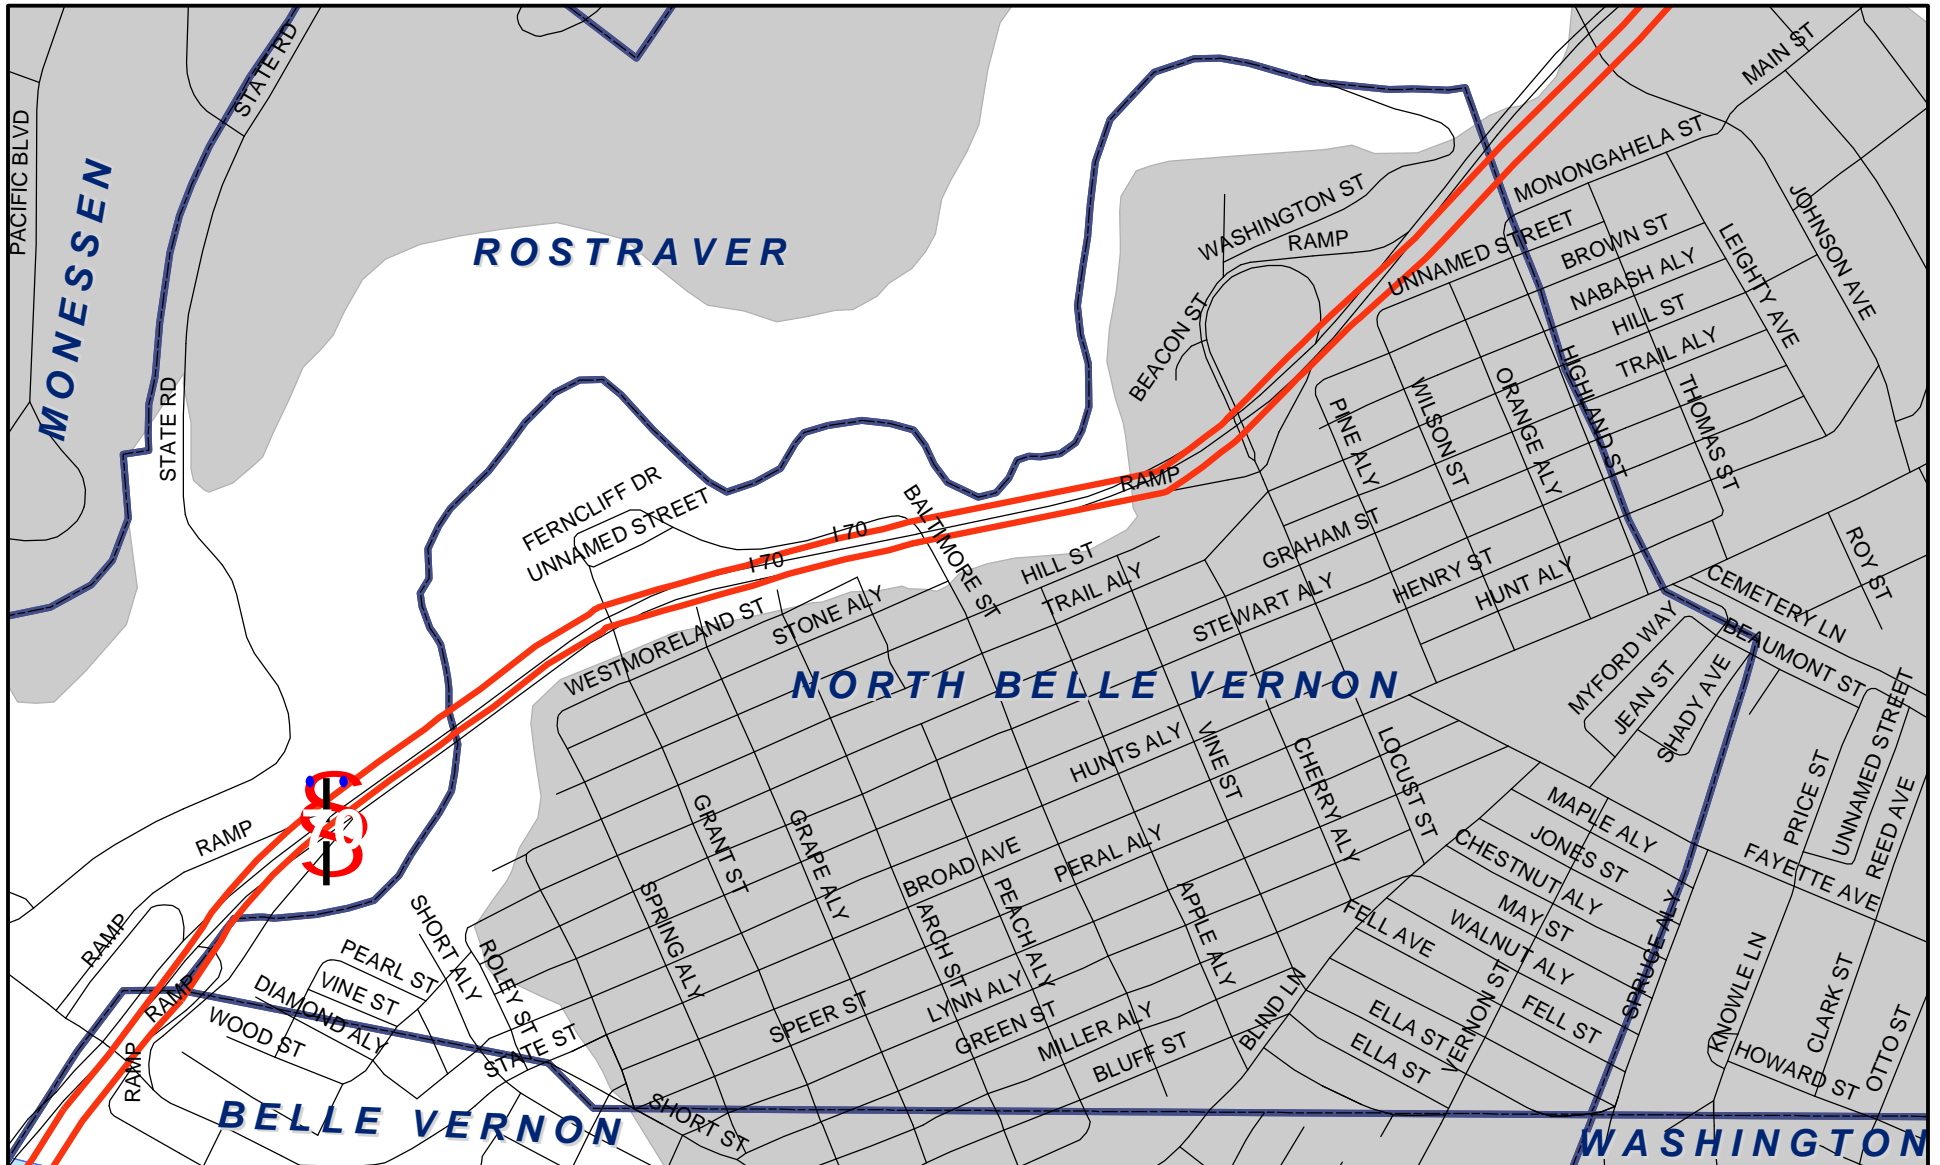

North Belle Vernon Boro, Westmoreland County

Legend

- Municipality Boundary
- Undermined Area

This map was prepared using information considered to be the best historical data available.

The Department cannot verify the accuracy or completeness of this information.