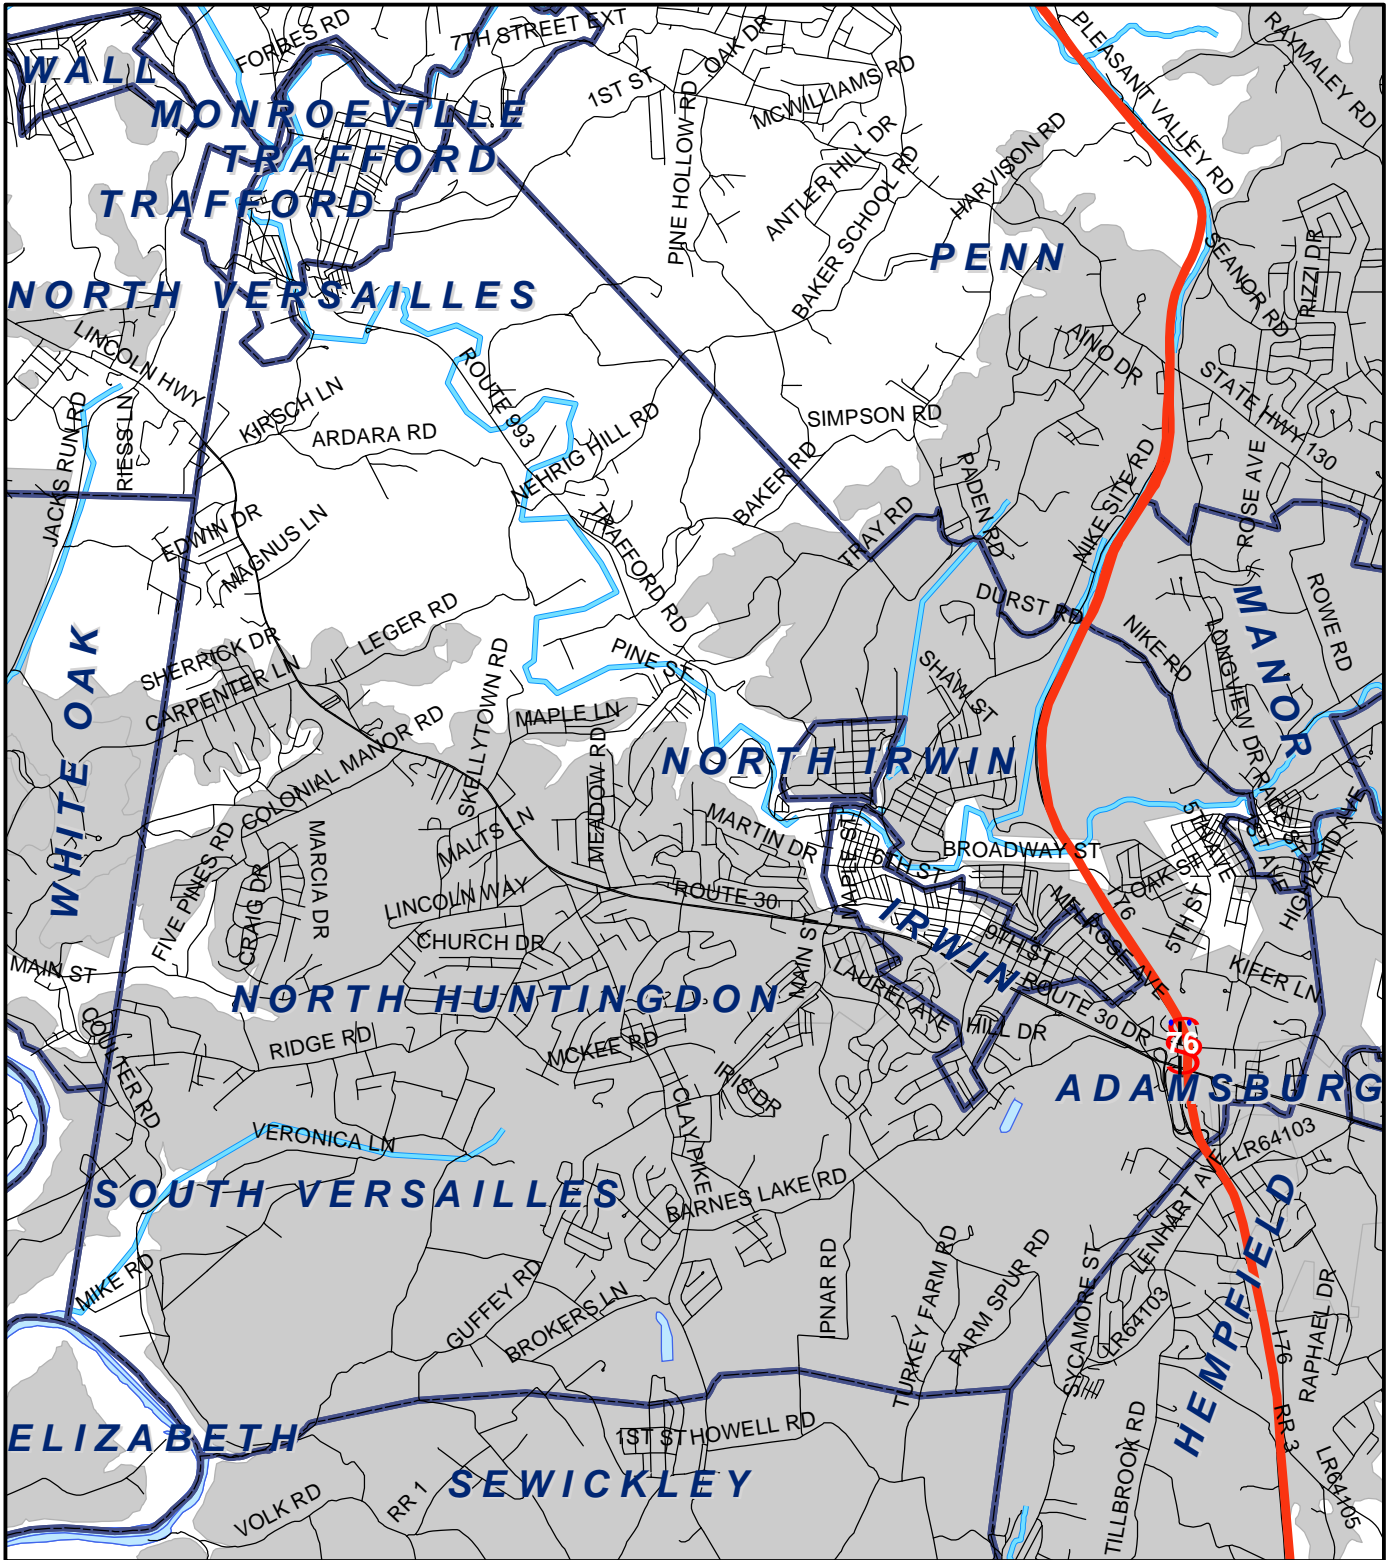

North Huntingdon Twp, Westmoreland County

Legend

- Municipality Boundary
- Undermined Area

This map was prepared using information considered to be the best historical data available.

The Department cannot verify the accuracy or completeness of this information.