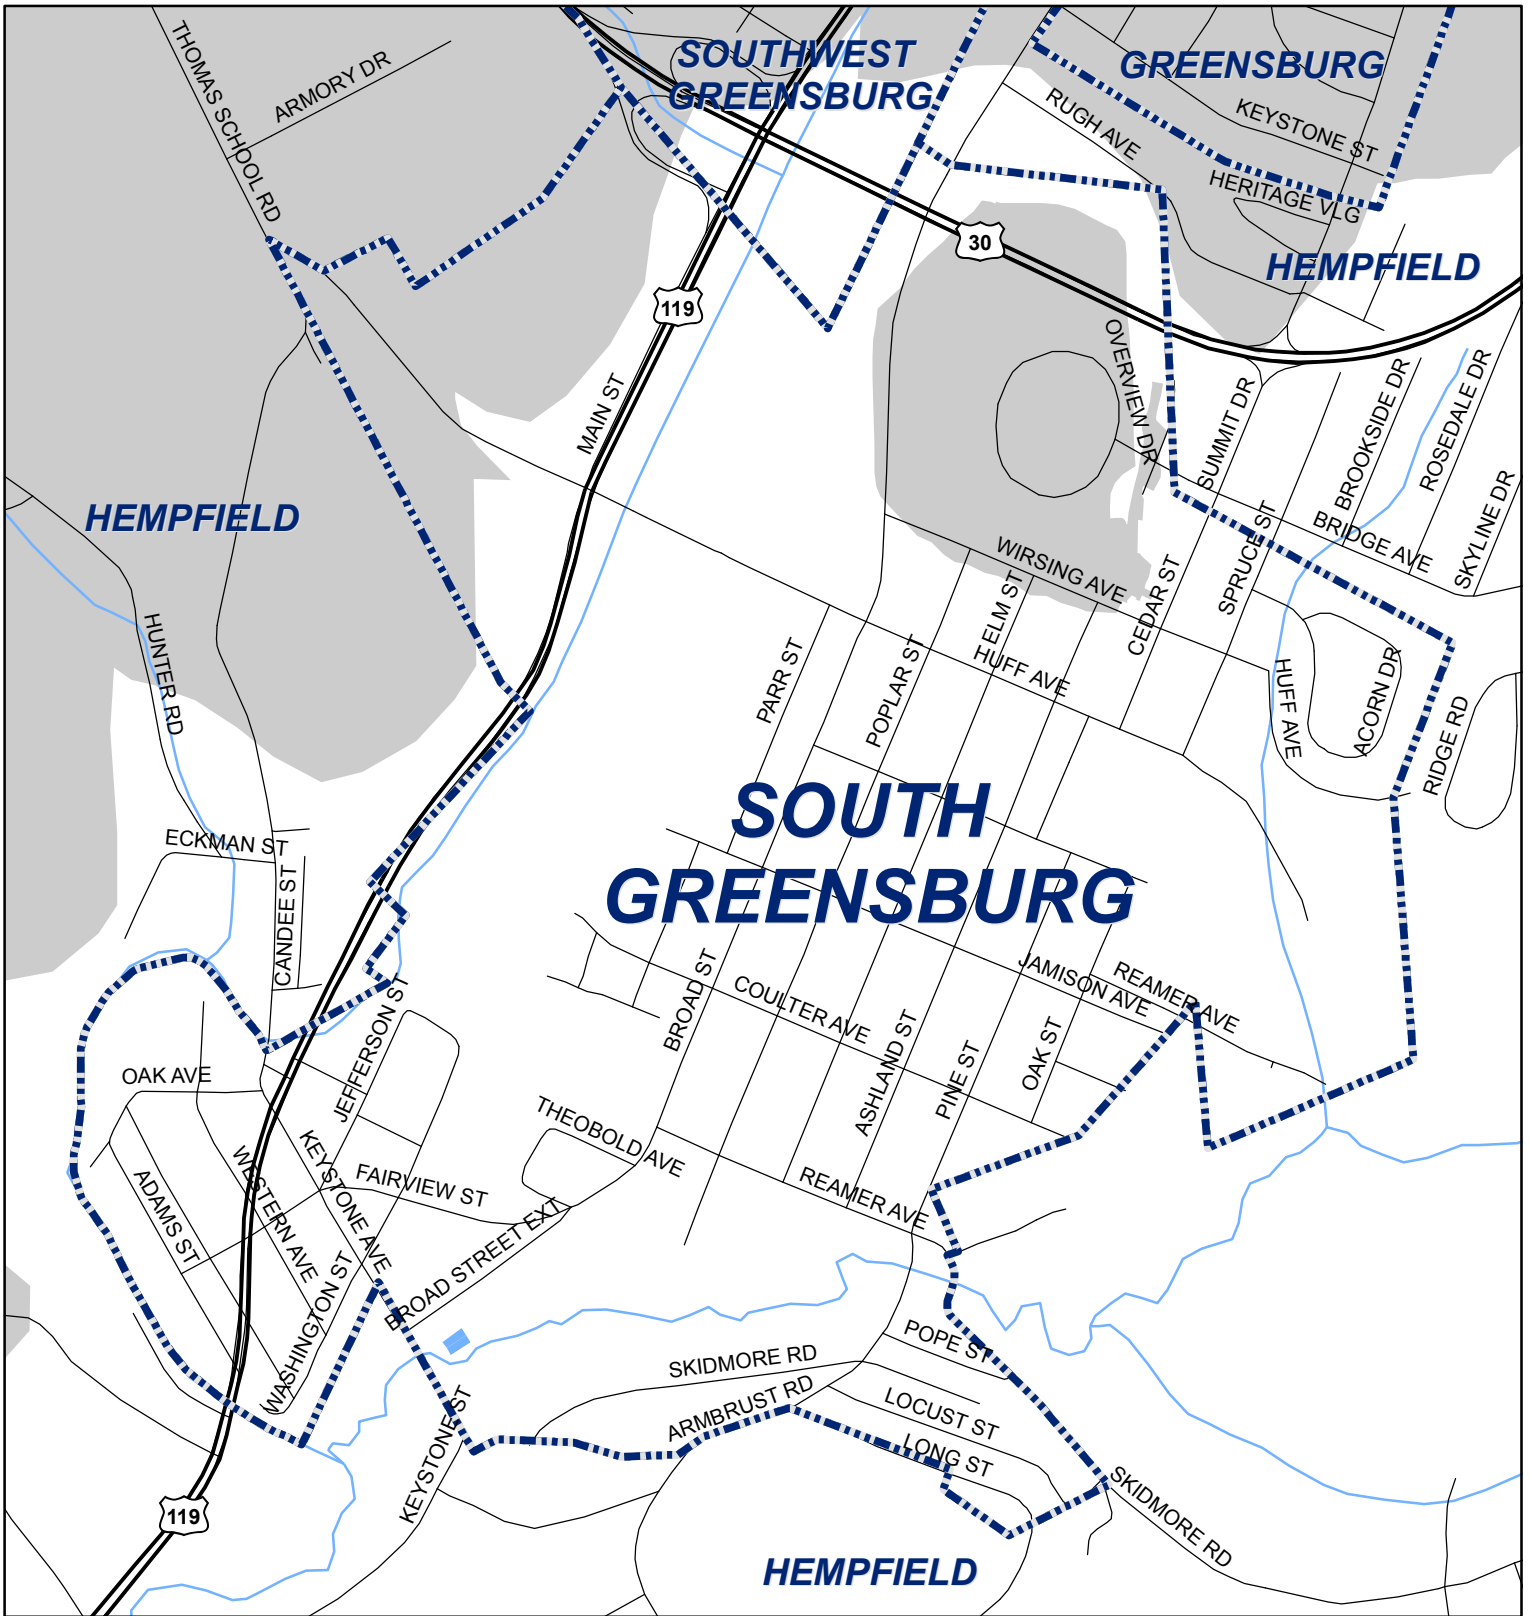

South Greensburg Borough, Westmoreland County

Legend

- Municipality Boundary
- Undermined Area

This map was prepared using information considered to be the best historical data available.

The Department cannot verify the accuracy or completeness of this information.