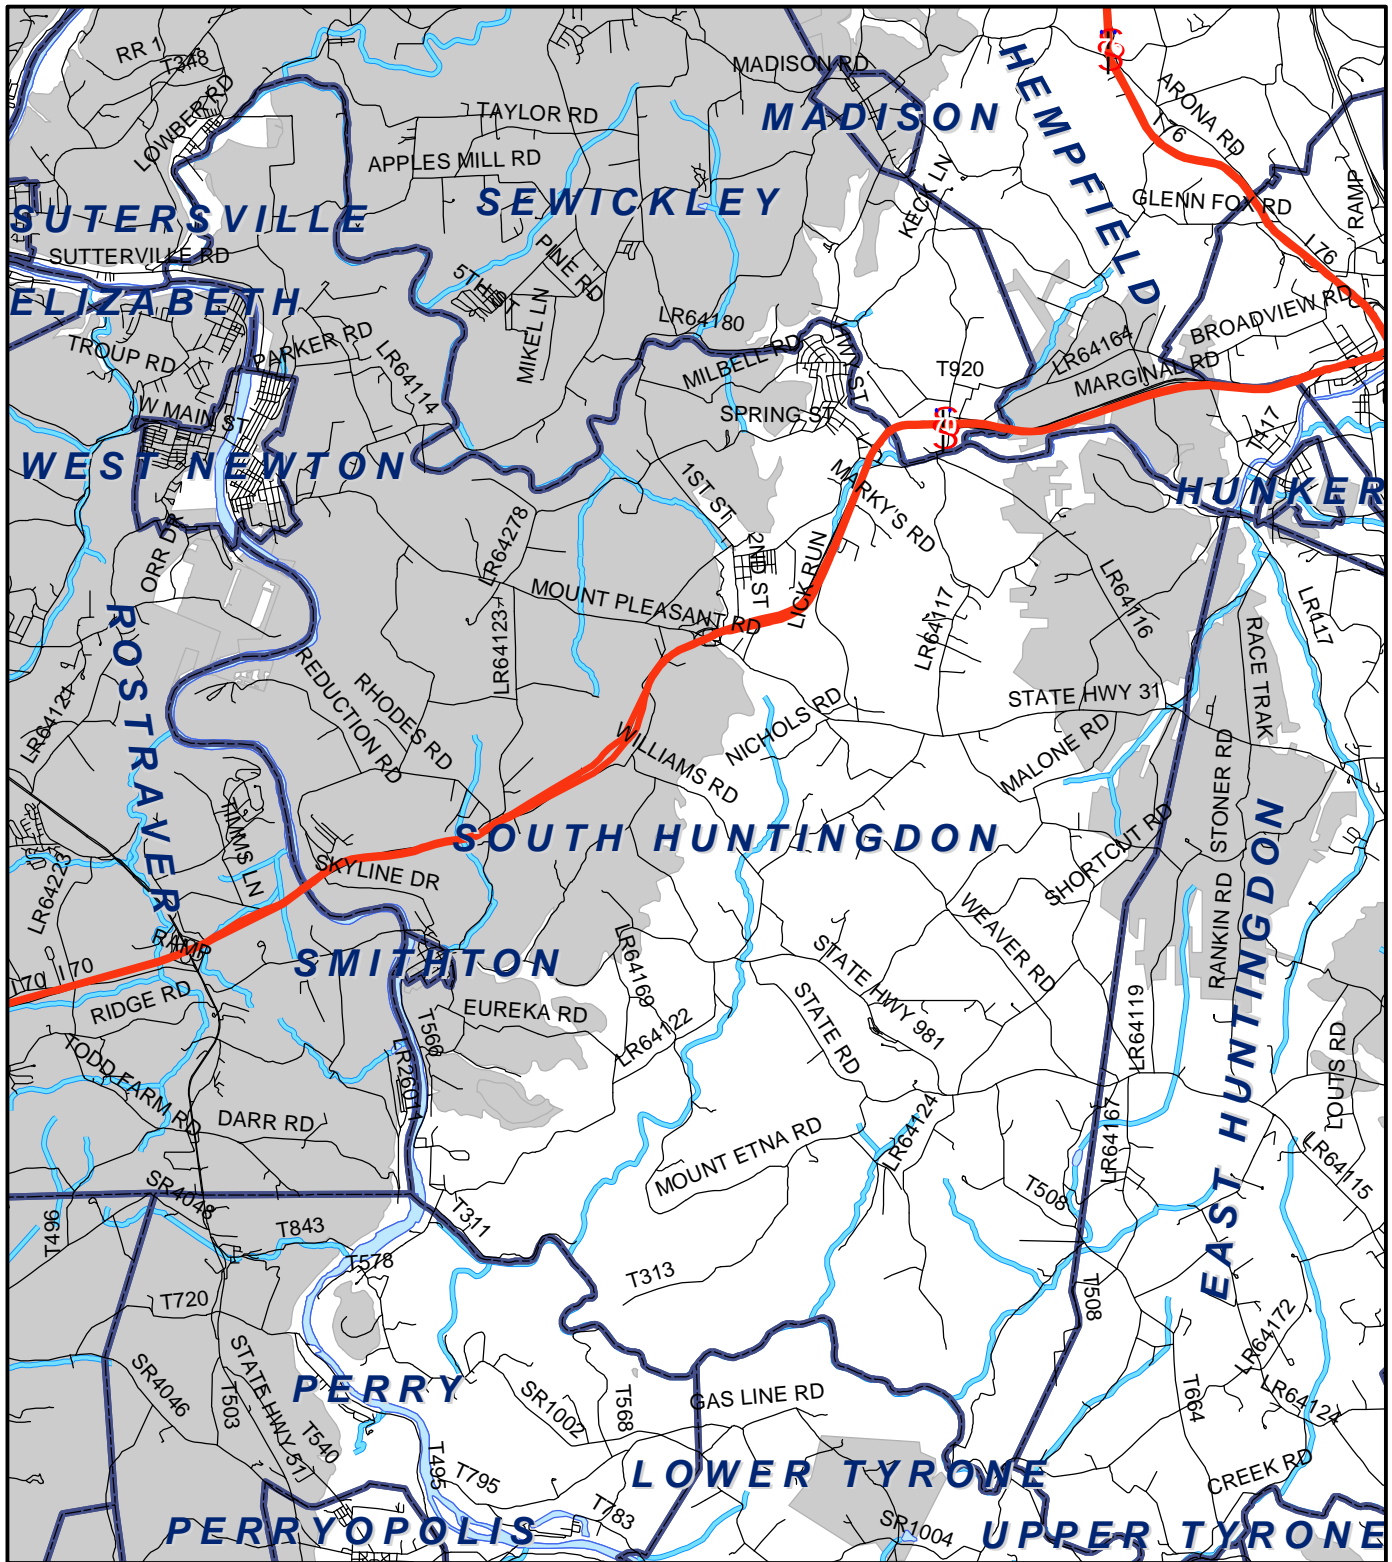

South Huntingdon Twp, Westmoreland County

Legend

- Municipality Boundary
- Undermined Area

This map was prepared using information considered to be the best historical data available.

The Department cannot verify the accuracy or completeness of this information.