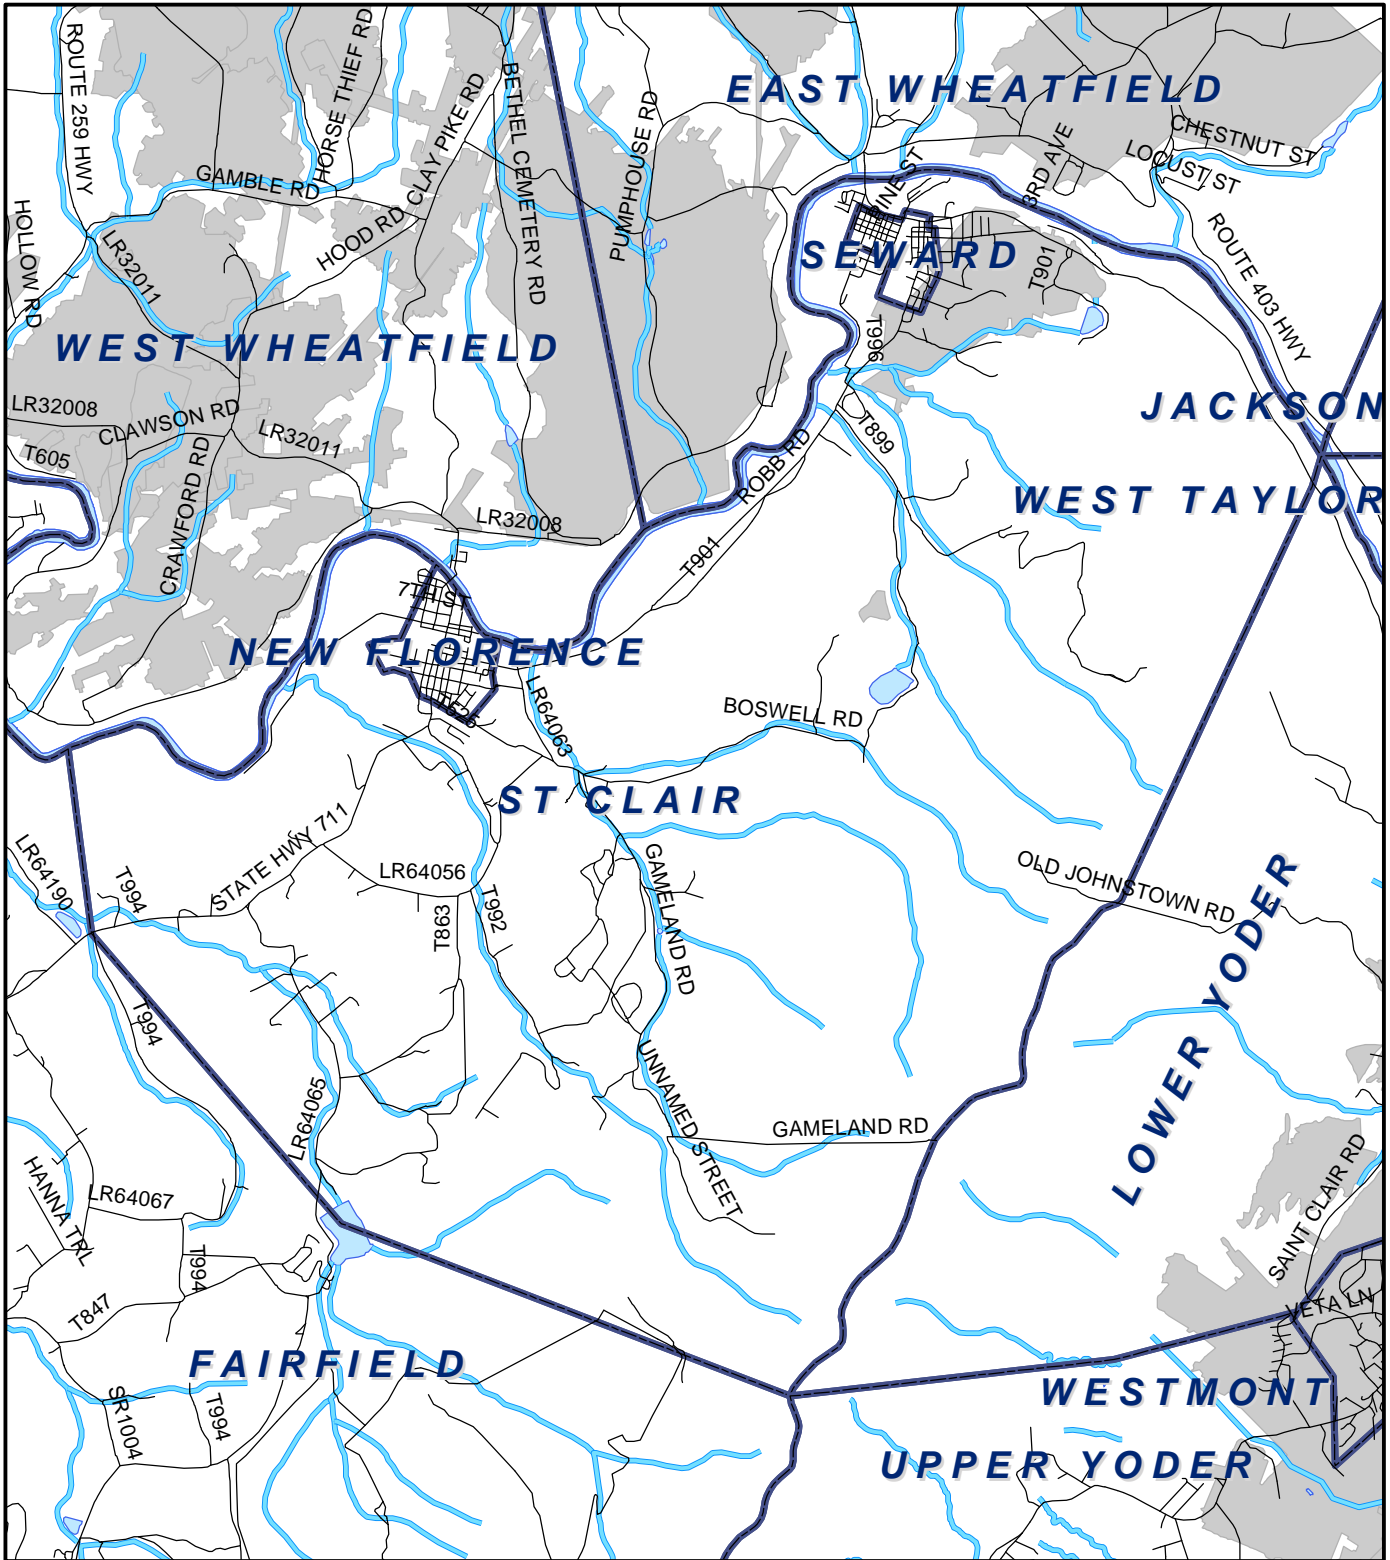

St. Clair Twp, Westmoreland County

Legend

- Municipality Boundary
- Undermined Area

This map was prepared using information considered to be the best historical data available.

The Department cannot verify the accuracy or completeness of this information.