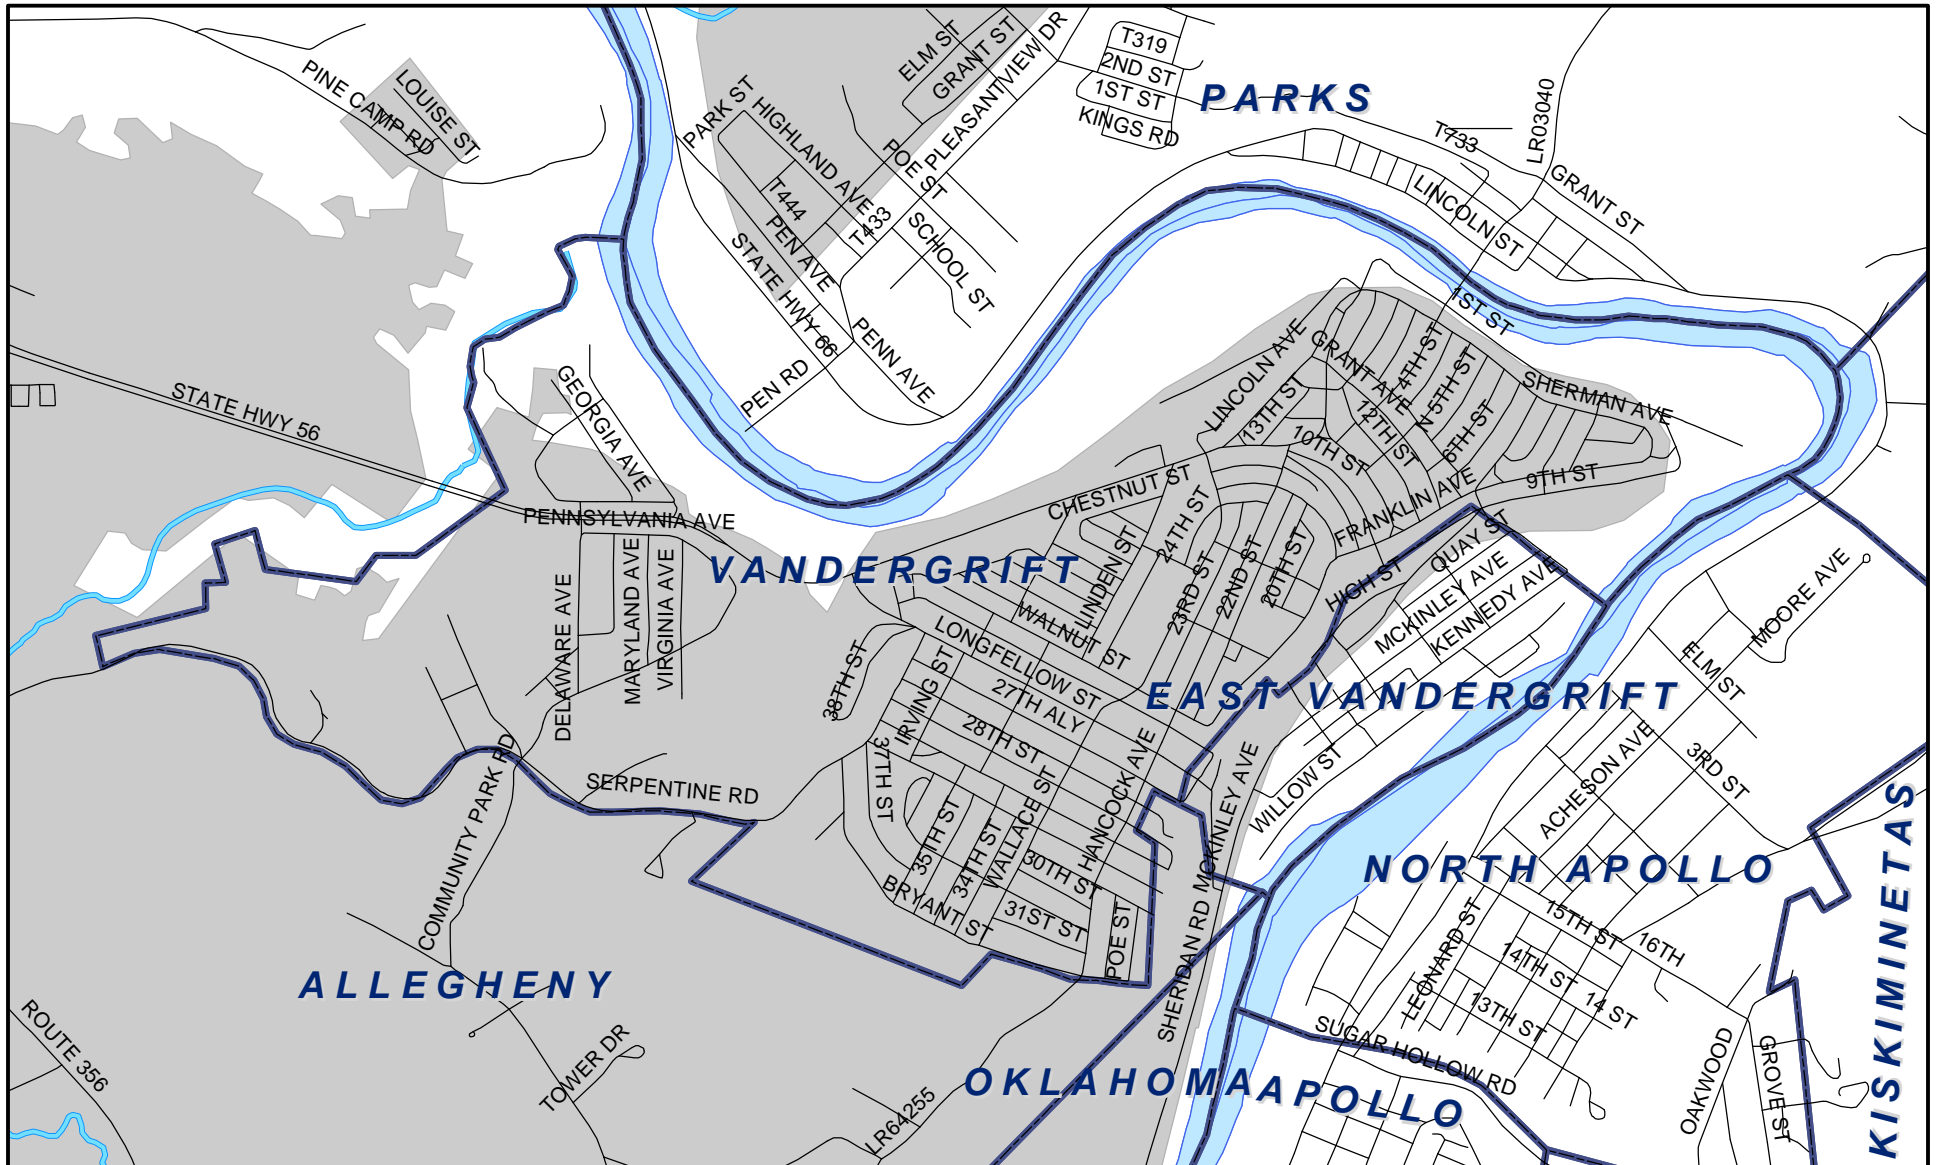

Vandergrift Boro, Westmoreland County

Legend

-  Municipality Boundary
-  Undermined Area

This map was prepared using information considered to be the best historical data available.

The Department cannot verify the accuracy or completeness of this information.