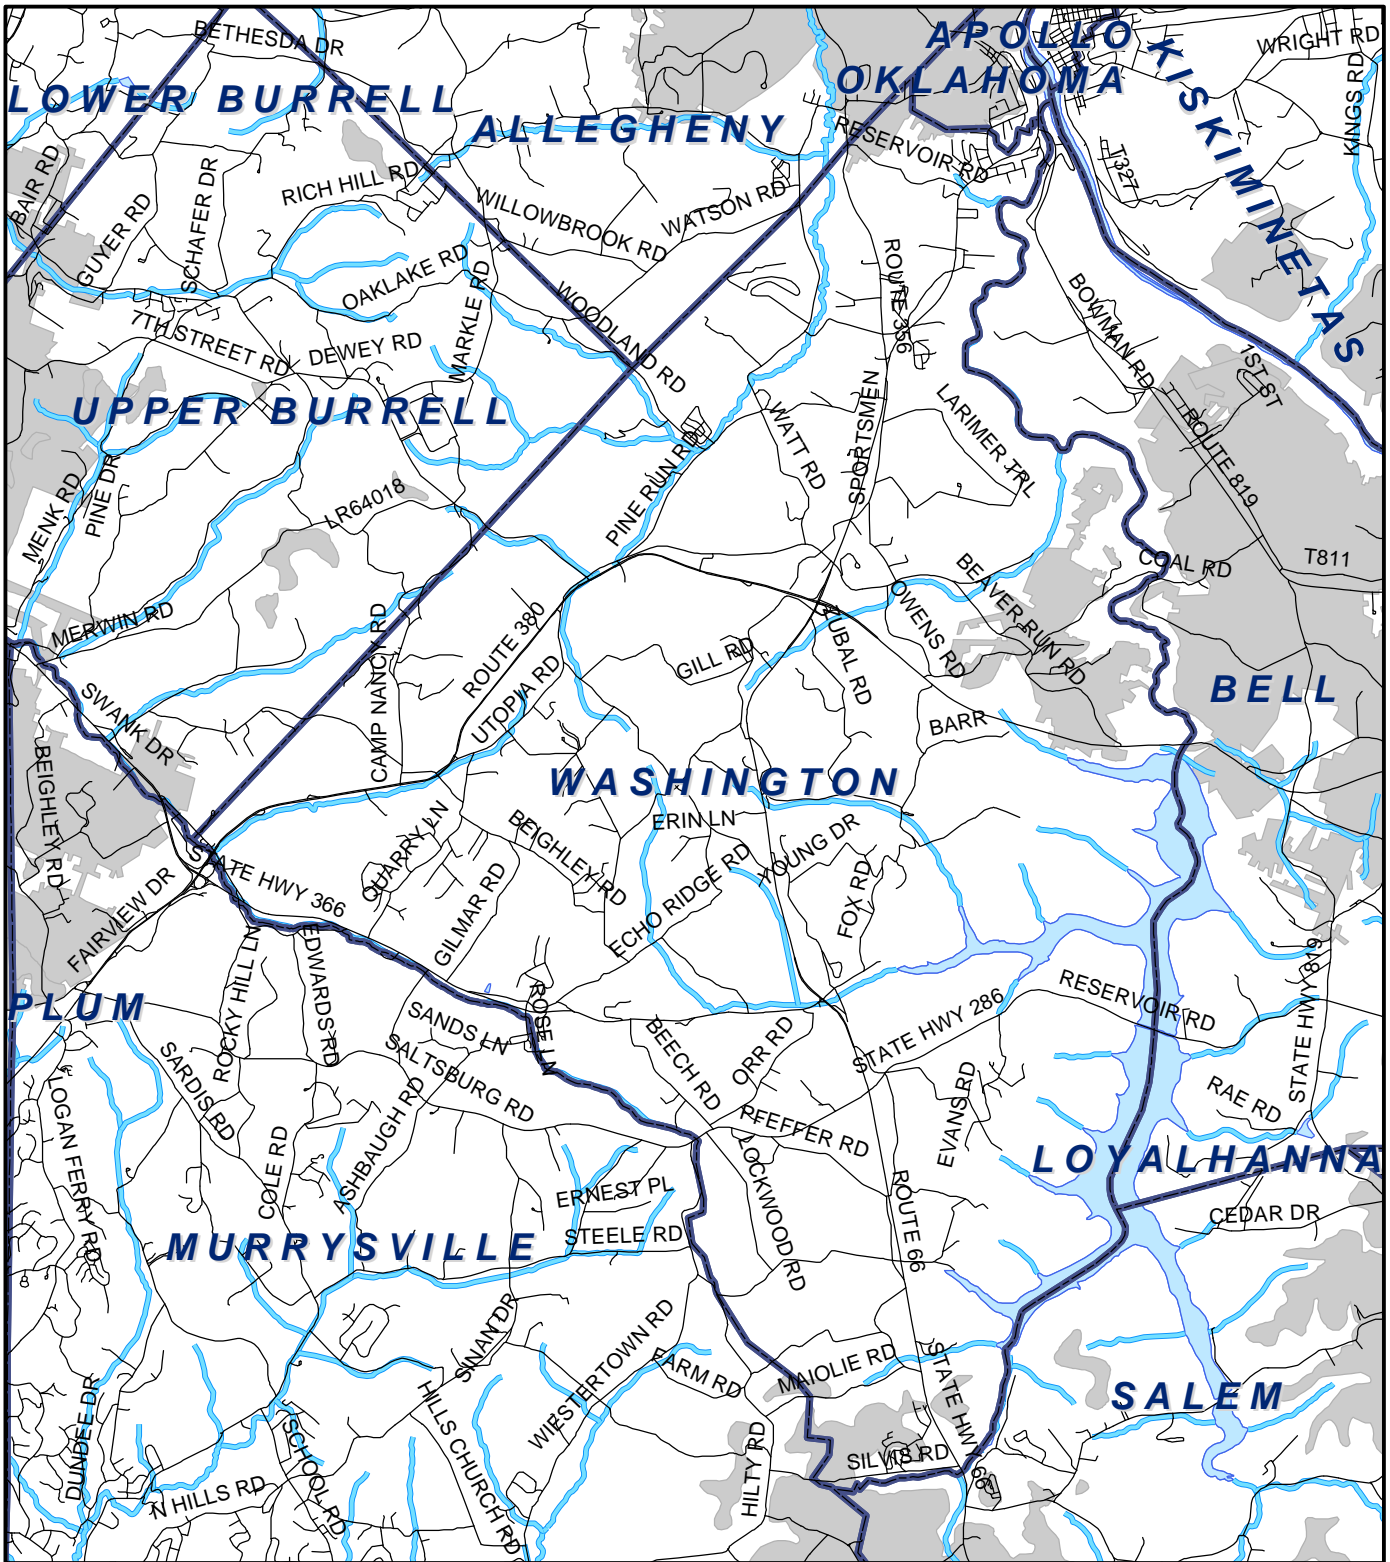

Washington Twp, Westmoreland County

Legend

- Municipality Boundary
- Undermined Area

This map was prepared using information considered to be the best historical data available.

The Department cannot verify the accuracy or completeness of this information.