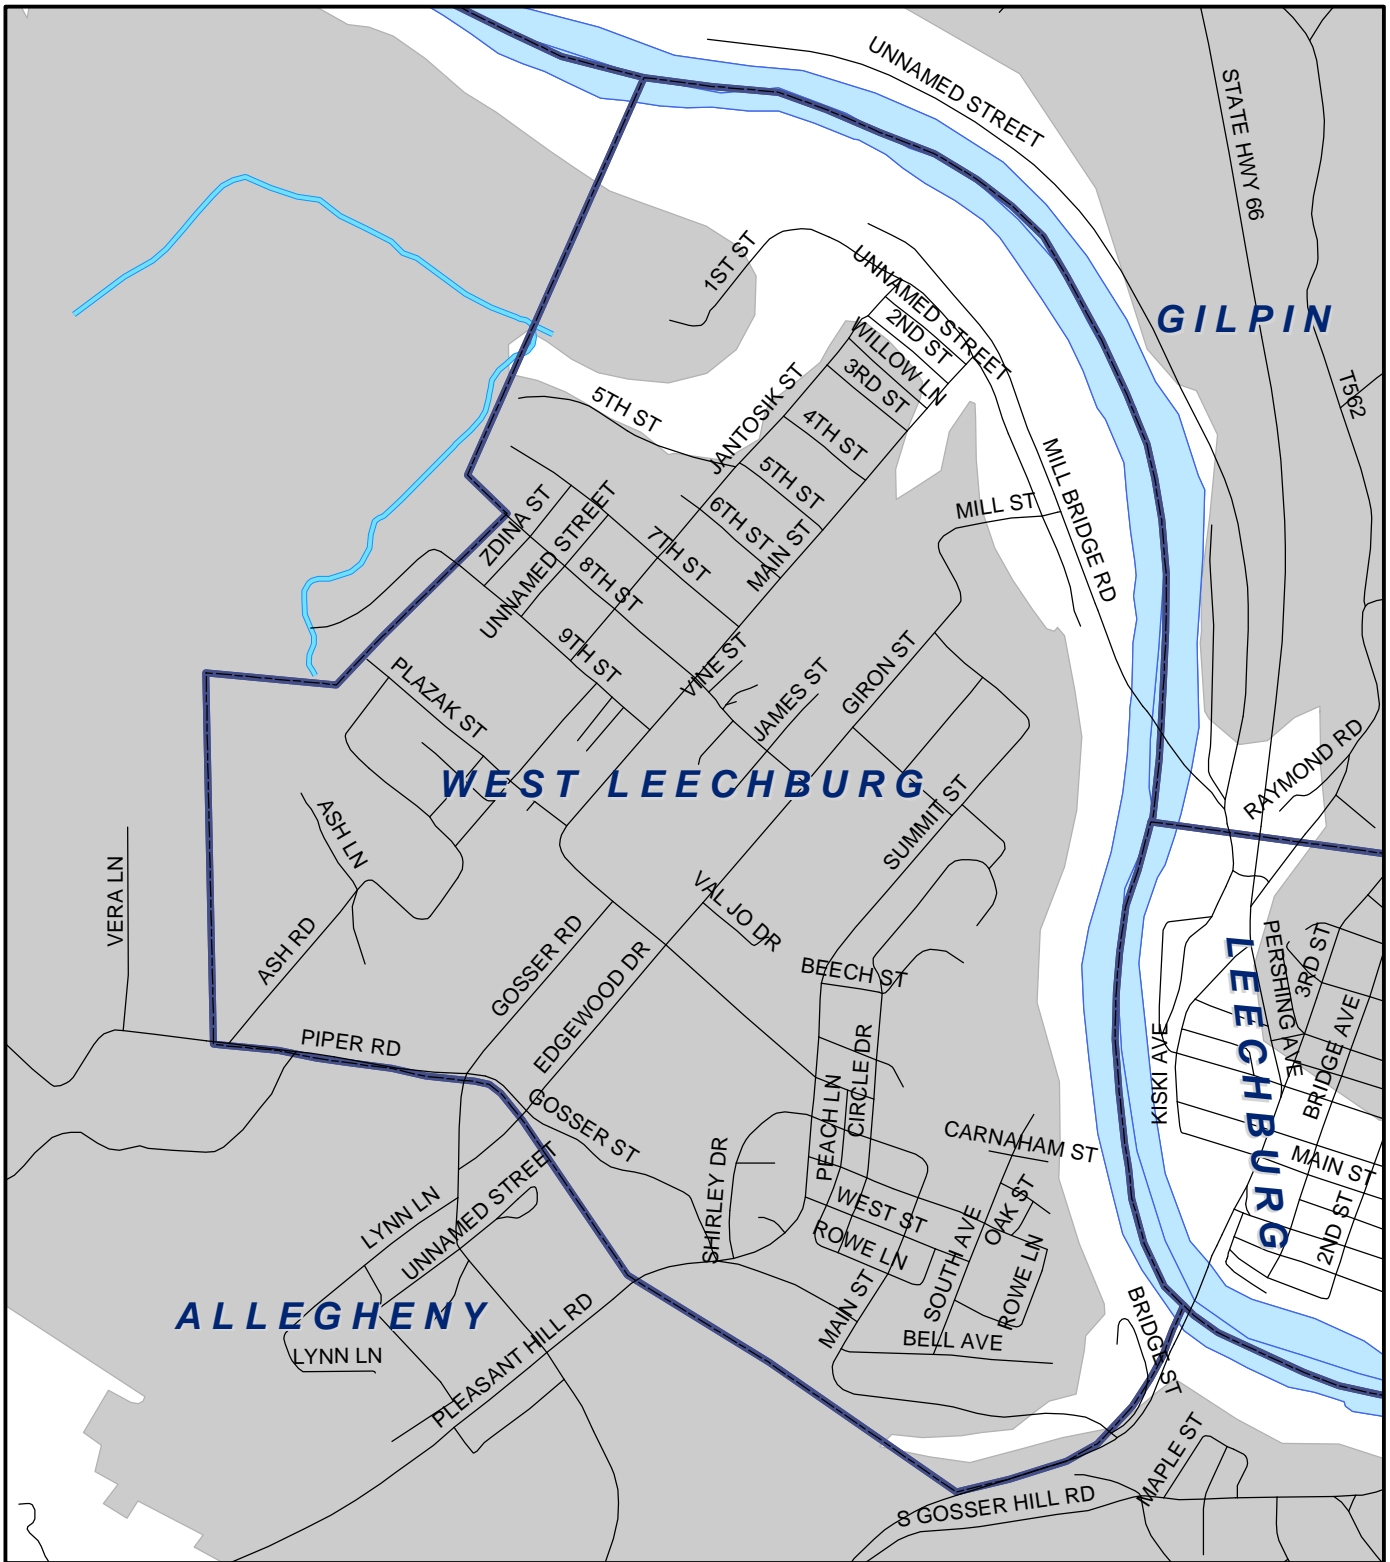

West Leechburg Boro, Westmoreland County

Legend

-  Municipality Boundary
-  Undermined Area

This map was prepared using information considered to be the best historical data available.

The Department cannot verify the accuracy or completeness of this information.