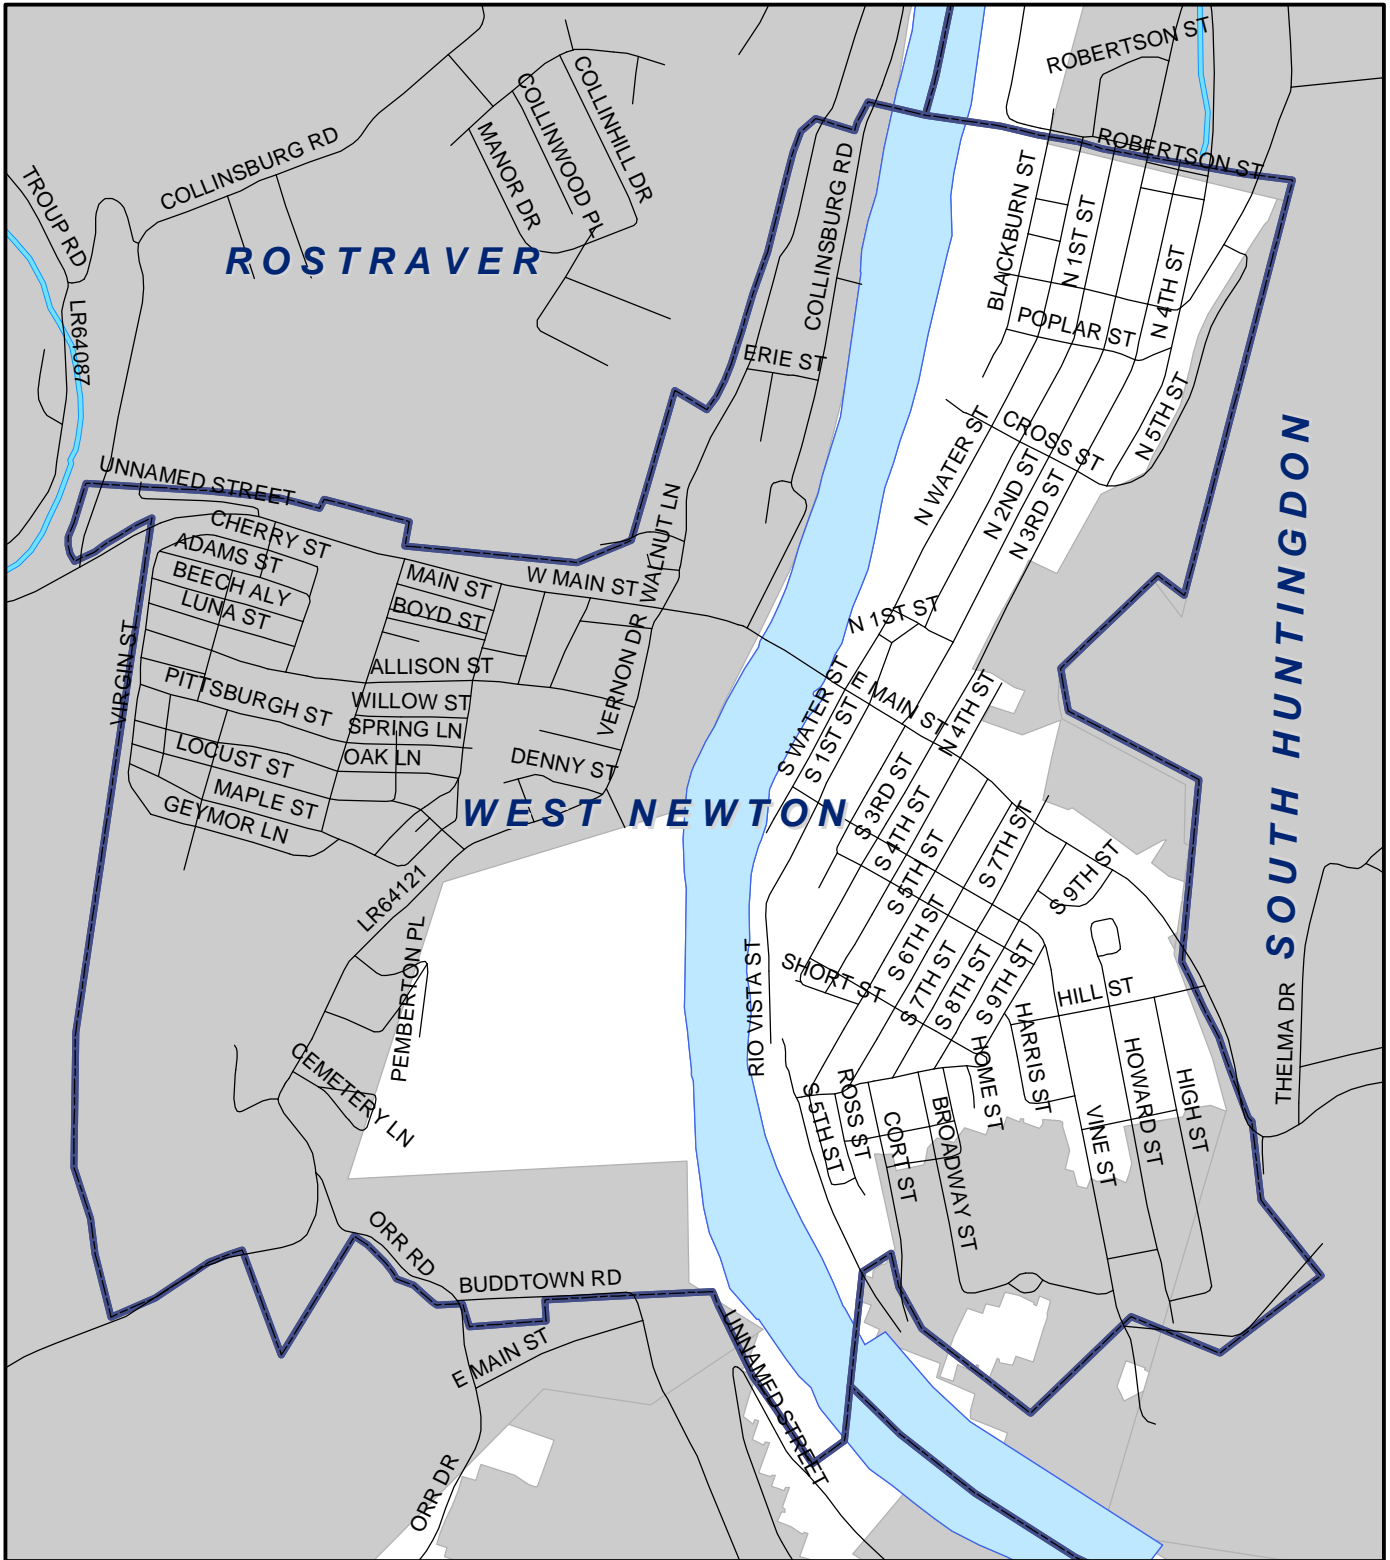

West Newton Boro, Westmoreland County

Legend

-  Municipality Boundary
-  Undermined Area

This map was prepared using information considered to be the best historical data available.

The Department cannot verify the accuracy or completeness of this information.