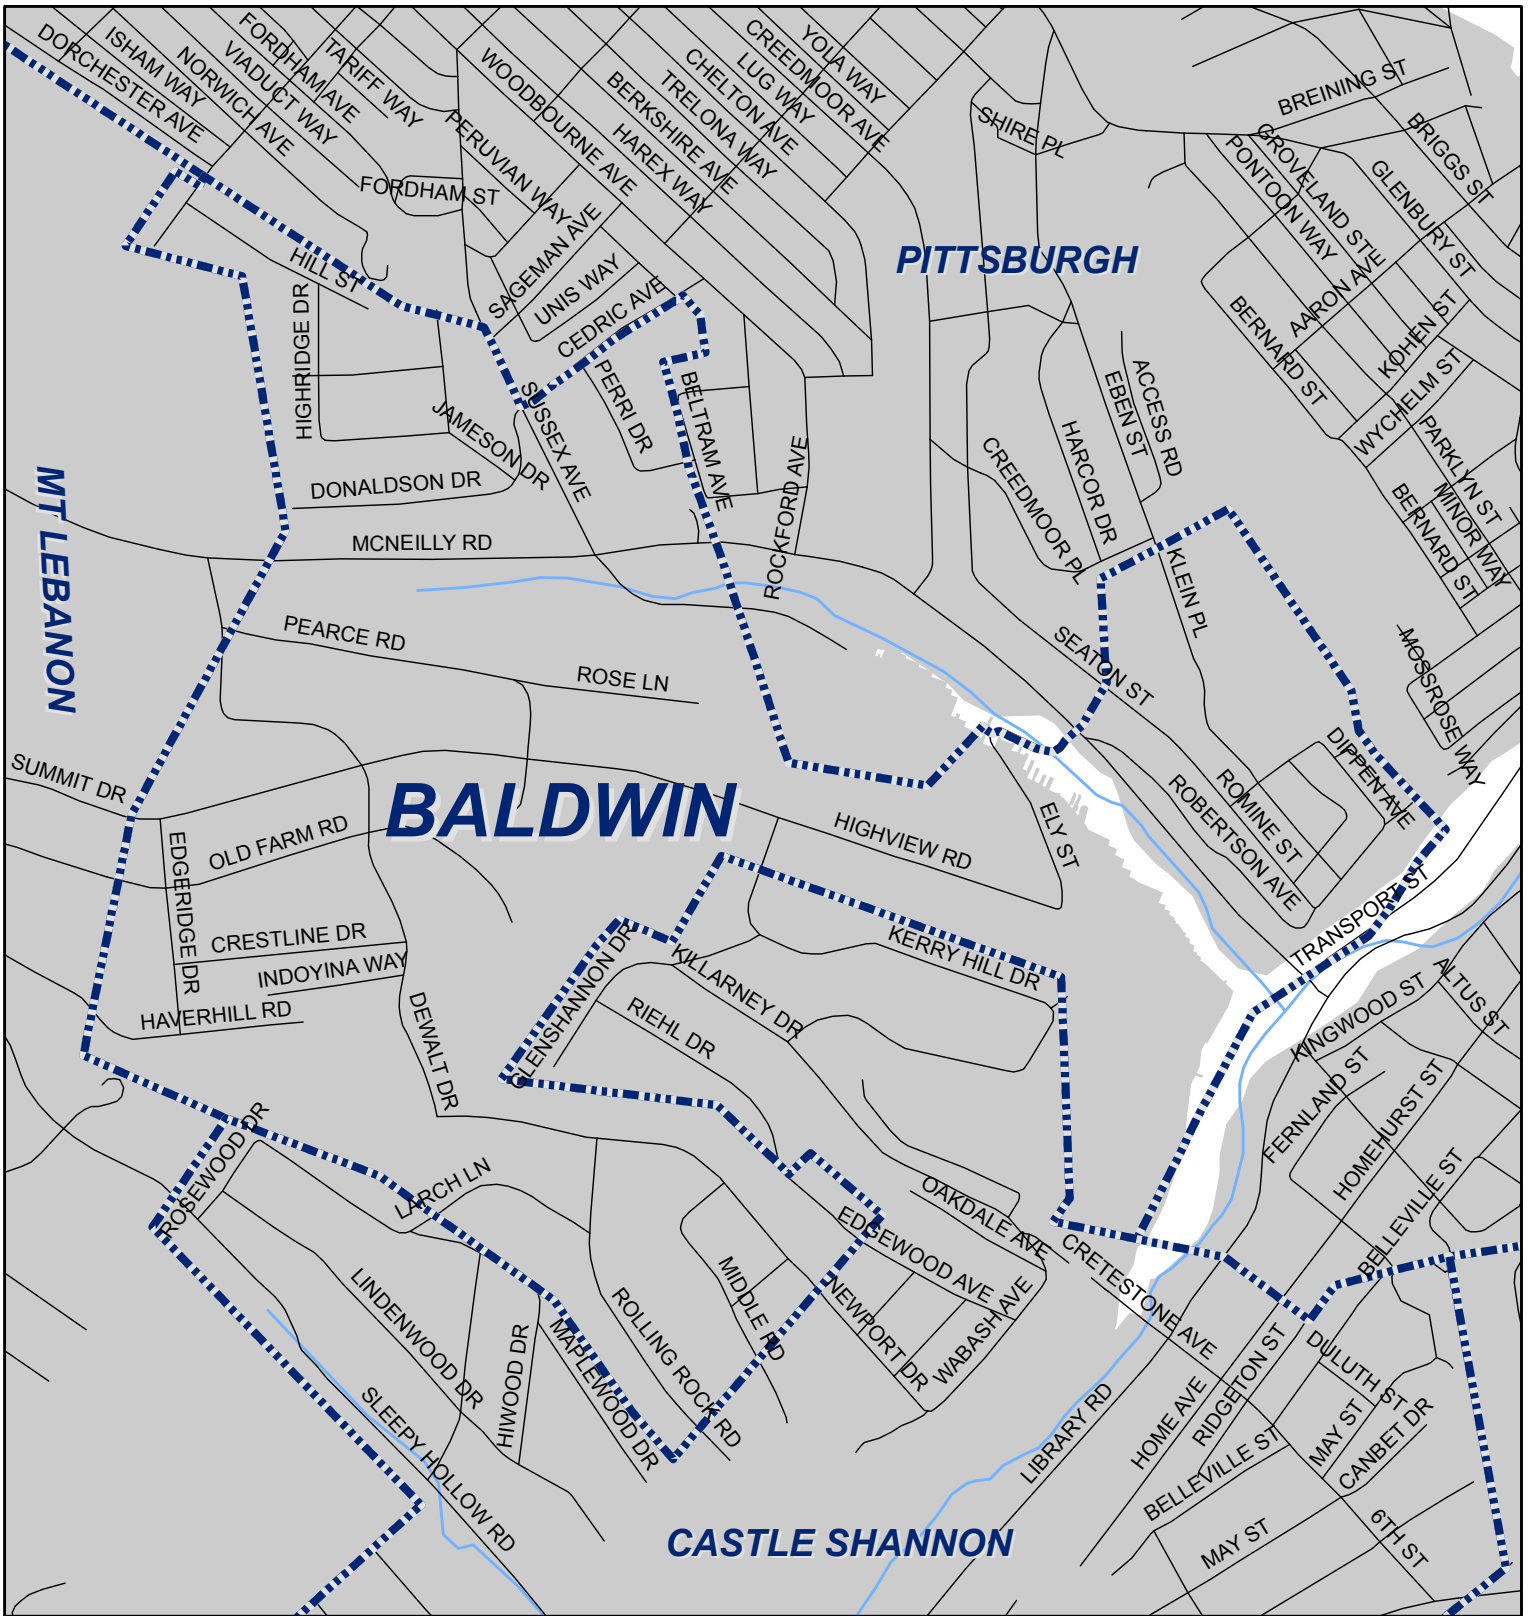

Baldwin Township, Allegheny County

Legend

-  Municipality Boundary
-  Undermined Area

This map was prepared using information considered to be the best historical data available.

The Department cannot verify the accuracy or completeness of this information.