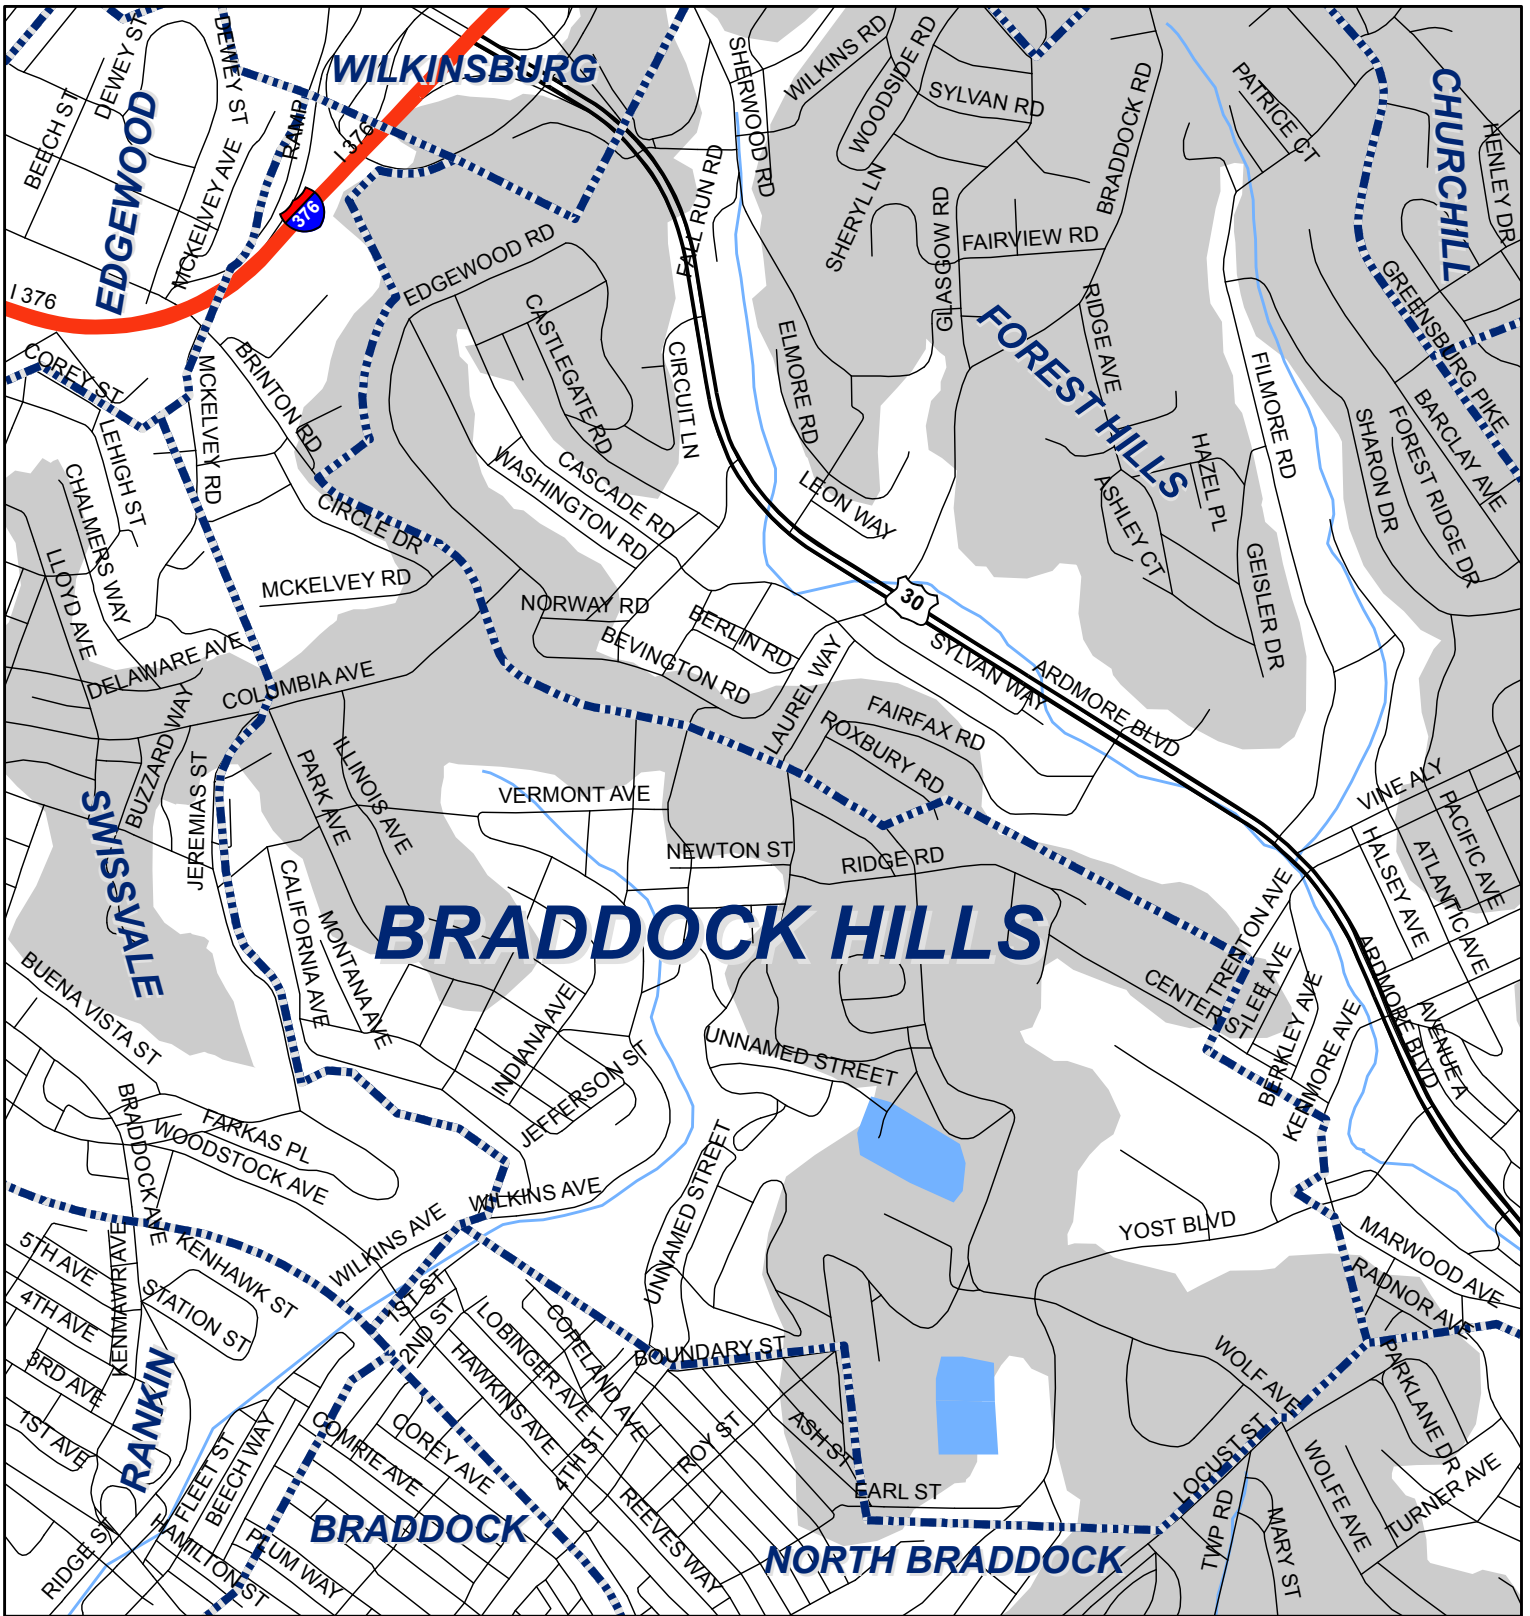

Braddock Hills Borough, Allegheny County

Legend

-  Municipality Boundary
-  Undermined Area

This map was prepared using information considered to be the best historical data available.

The Department cannot verify the accuracy or completeness of this information.