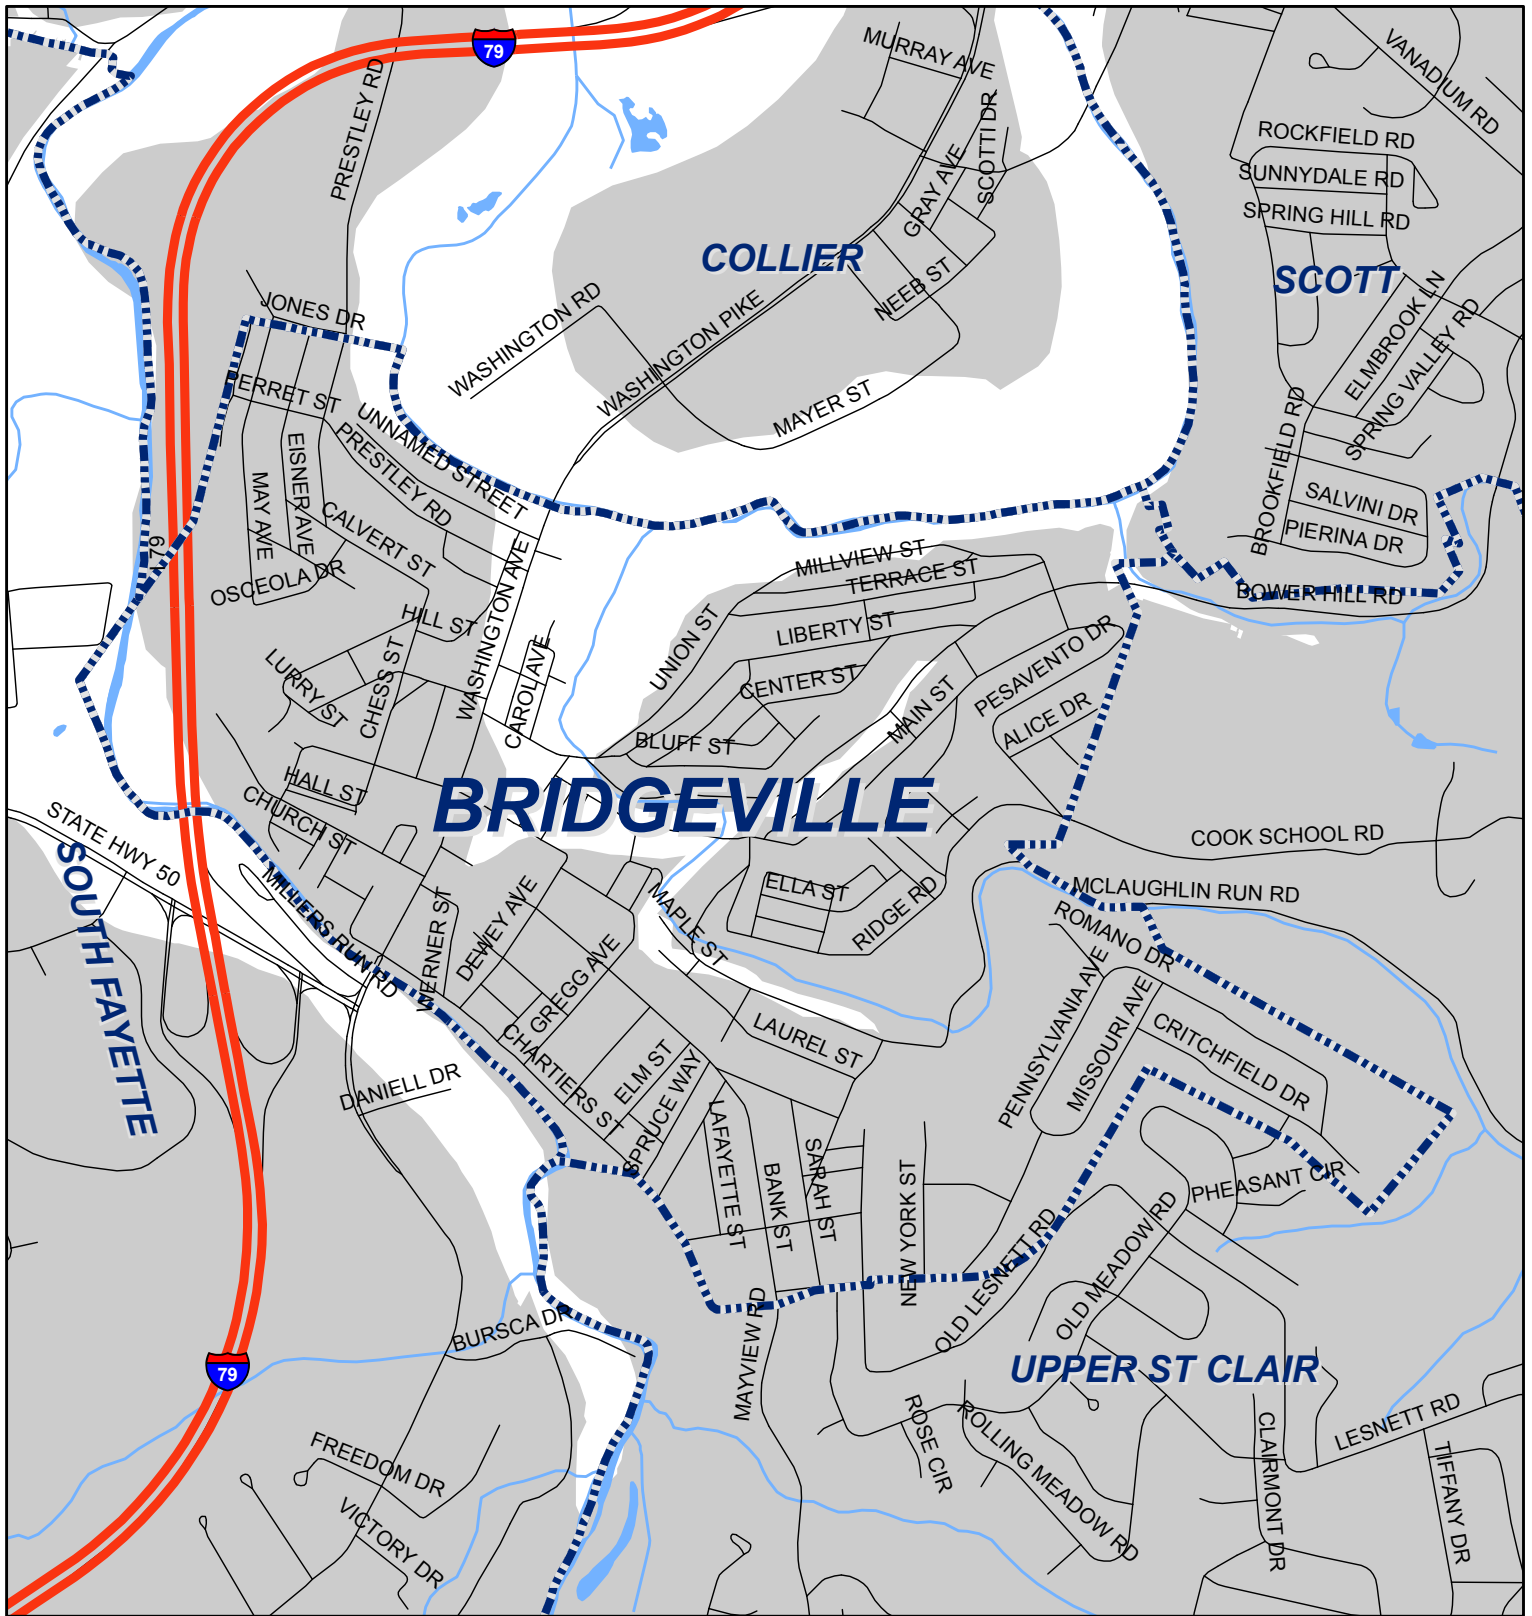

# Bridgeville Borough, Allegheny County

**Legend**

-  Municipality Boundary
-  Undermined Area

This map was prepared using information considered to be the best historical data available.

The Department cannot verify the accuracy or completeness of this information.