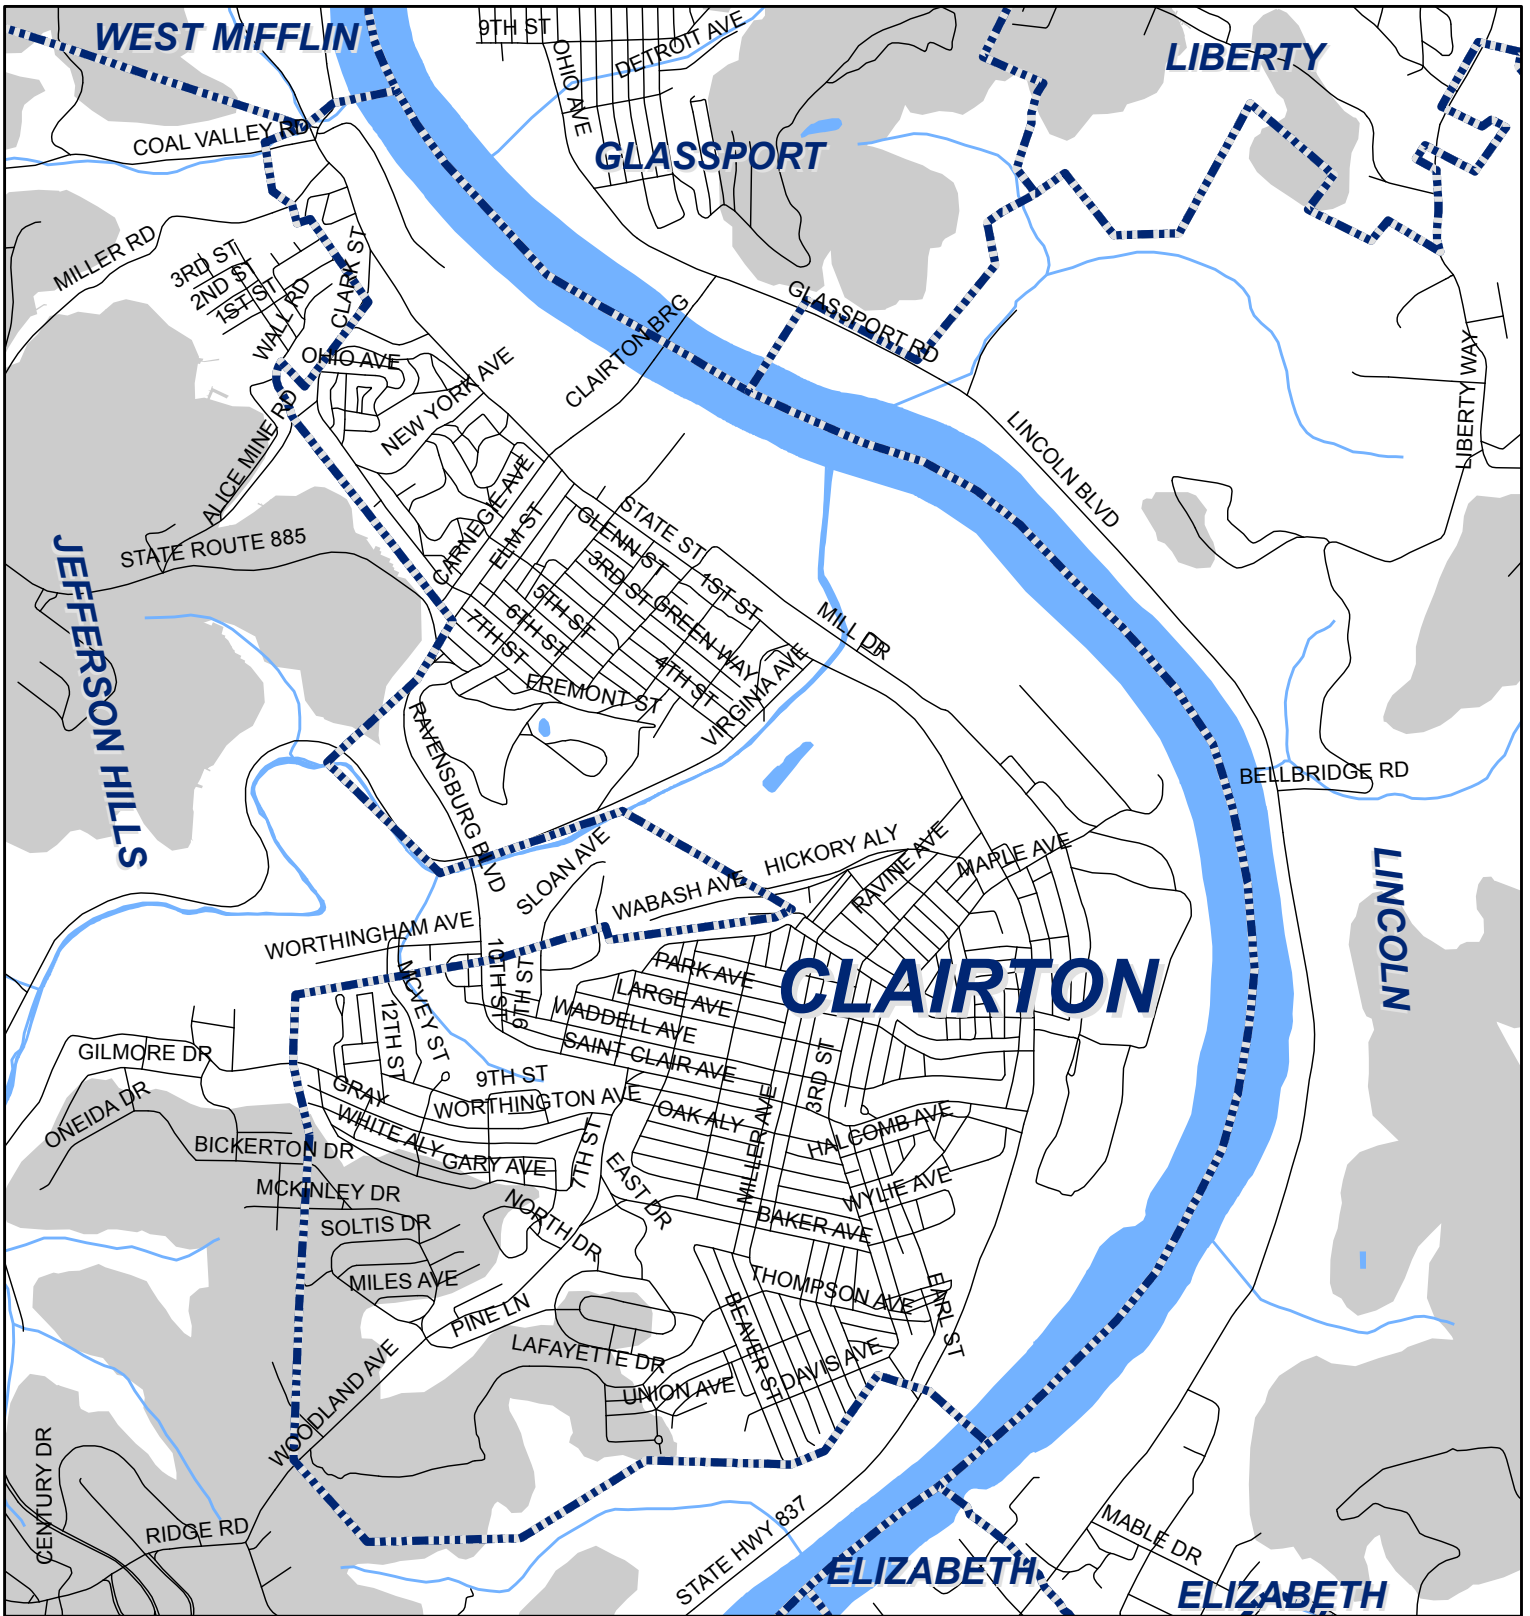

City of Clairton, Allegheny County

Legend

-  Municipality Boundary
-  Undermined Area

This map was prepared using information considered to be the best historical data available.

The Department cannot verify the accuracy or completeness of this information.