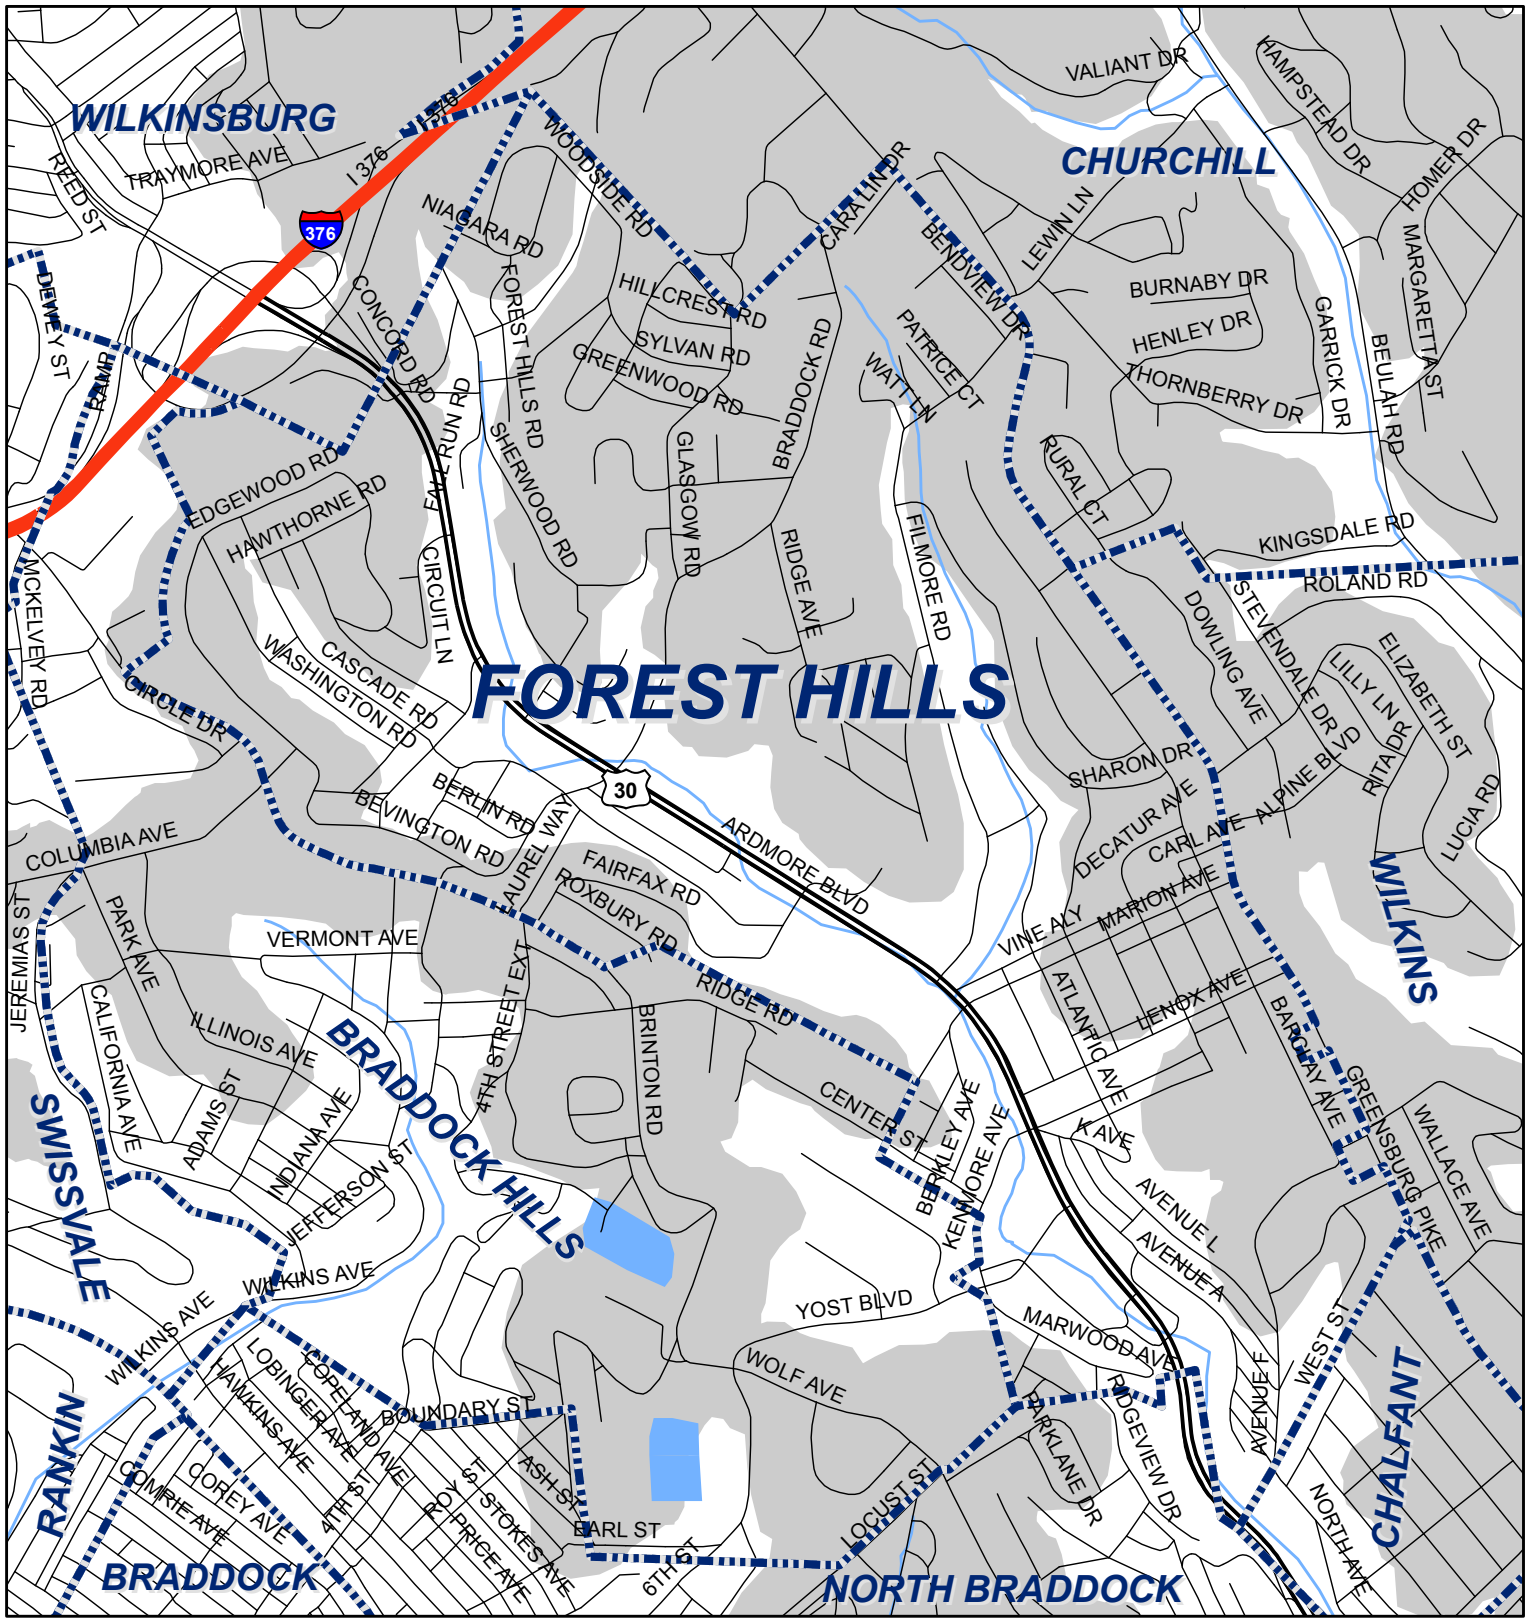

Forest Hills Borough, Allegheny County

Legend

-  Municipality Boundary
-  Undermined Area

This map was prepared using information considered to be the best historical data available.

The Department cannot verify the accuracy or completeness of this information.