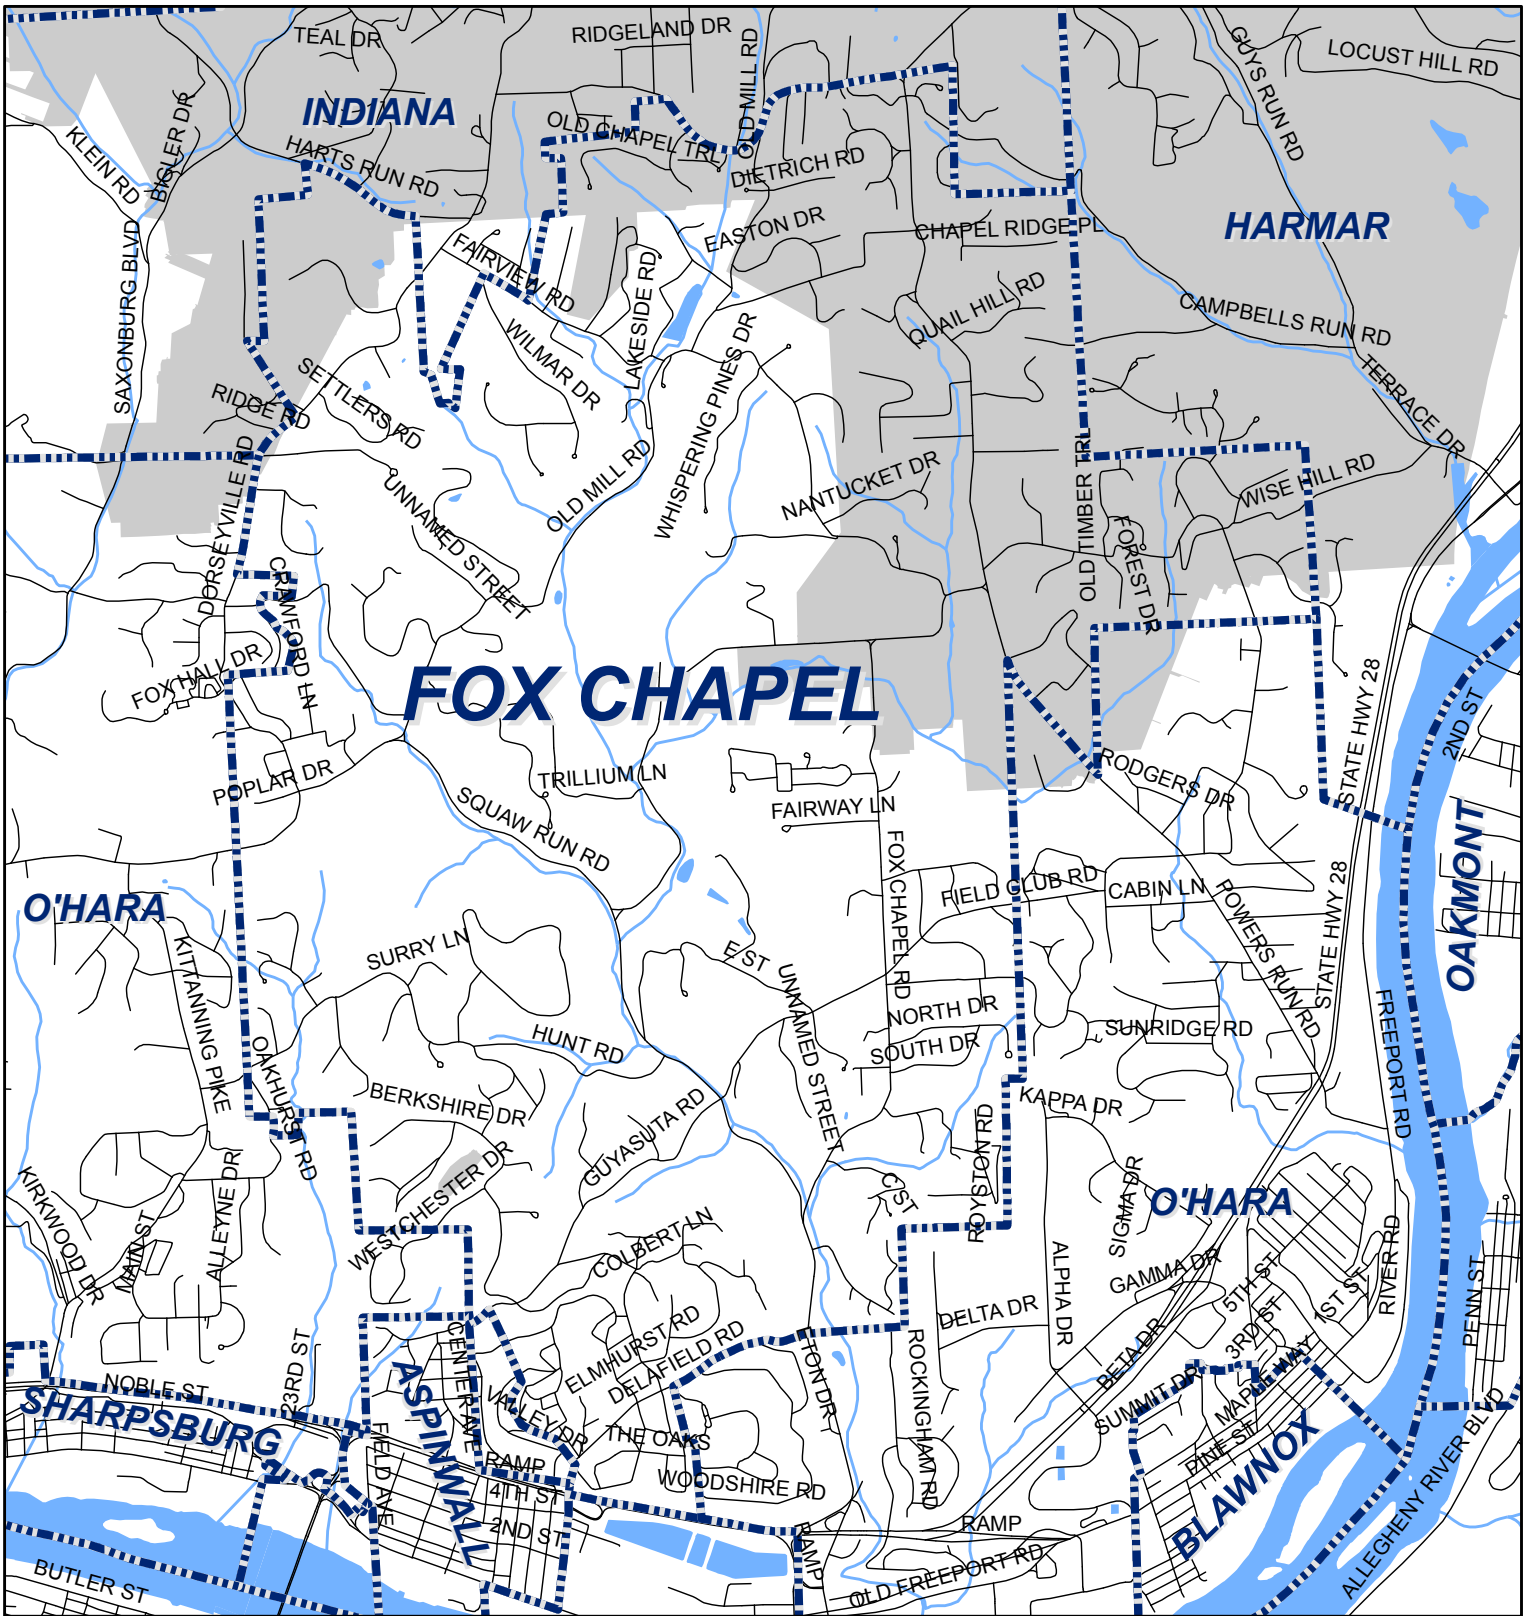

Fox Chapel Borough, Allegheny County

Legend

-  Municipality Boundary
-  Undermined Area

This map was prepared using information considered to be the best historical data available.

The Department cannot verify the accuracy or completeness of this information.