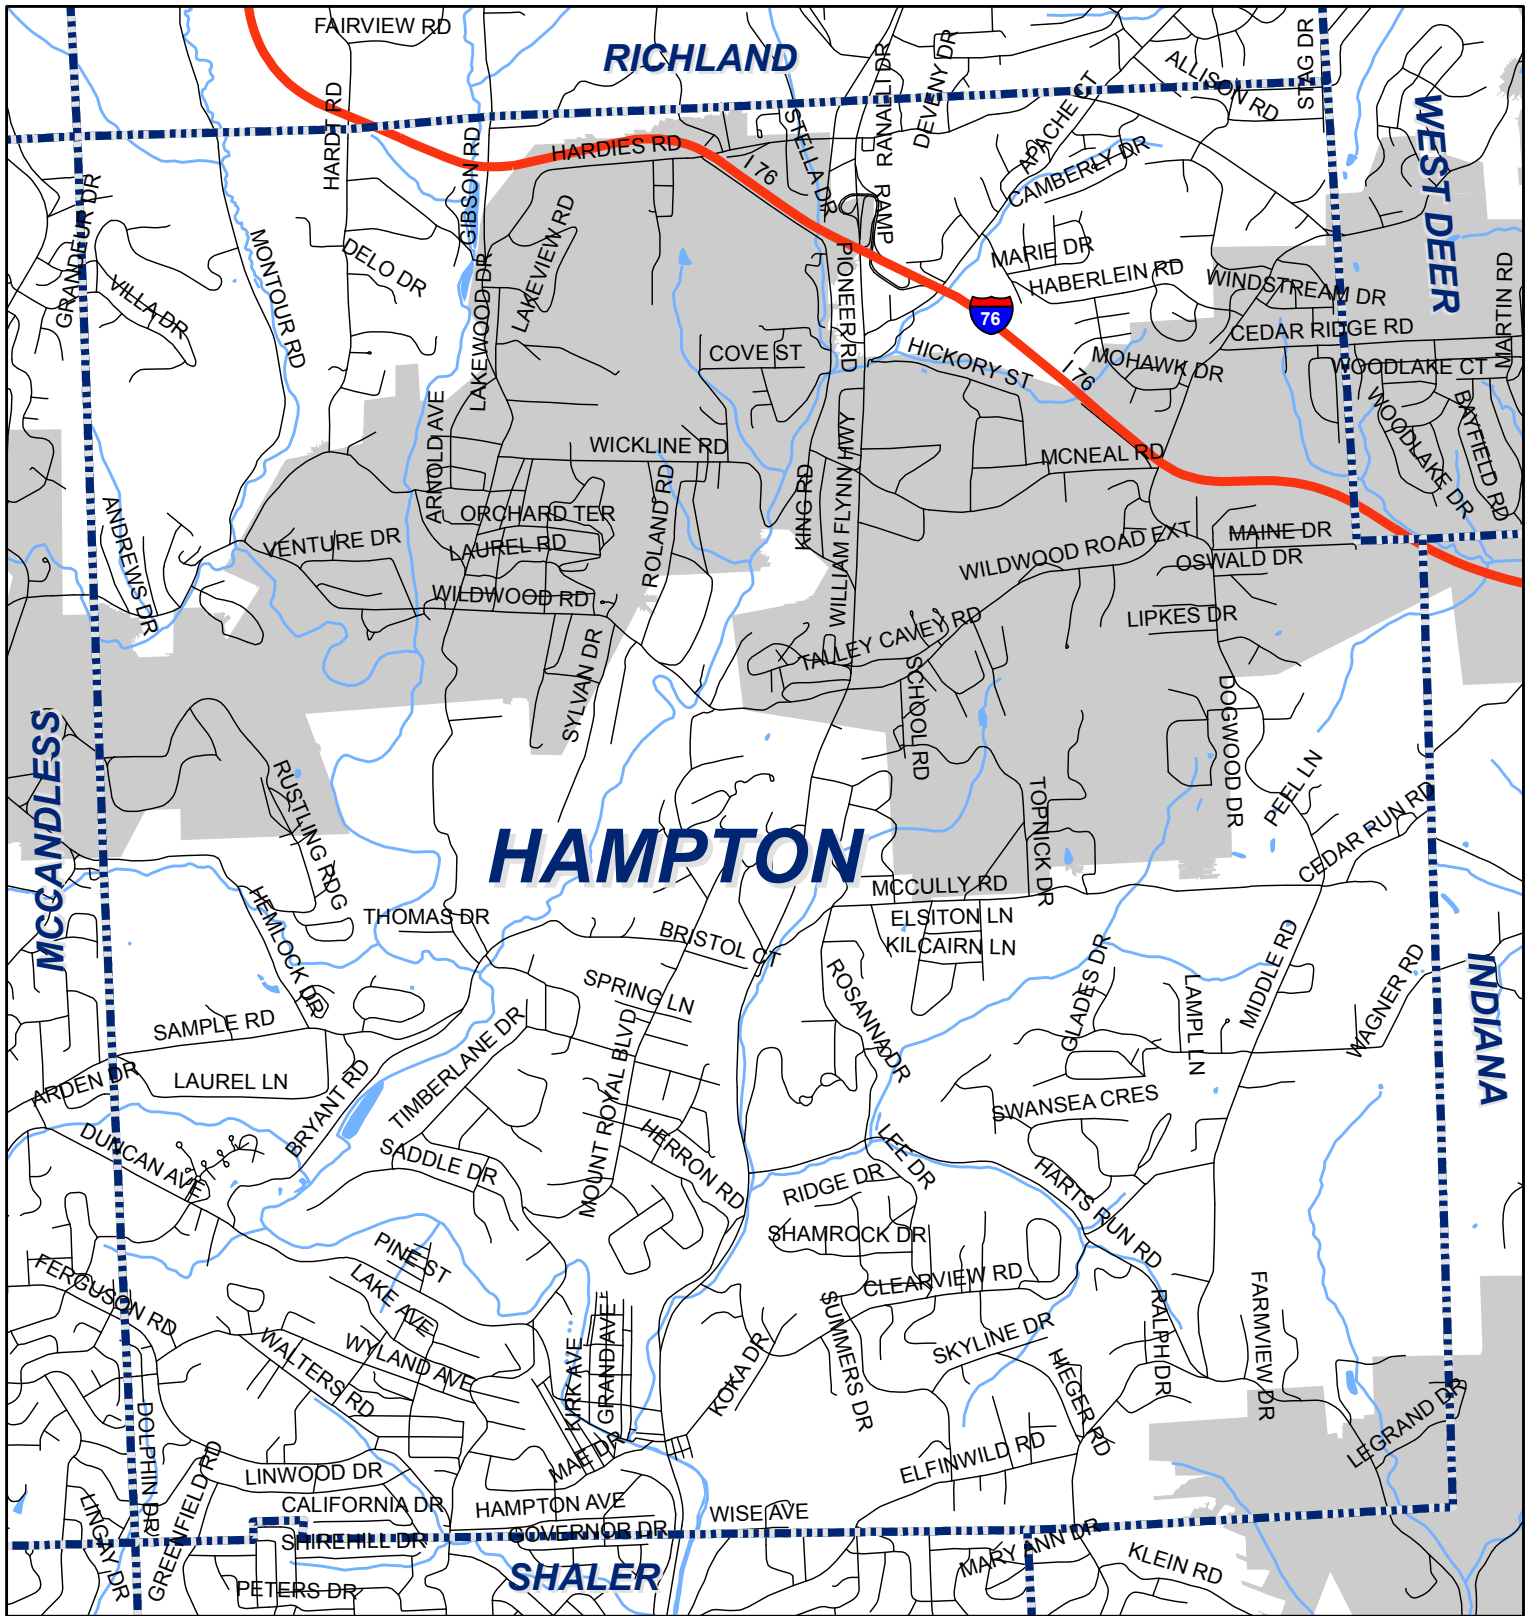

Hampton Township, Allegheny County

Legend

-  Municipality Boundary
-  Undermined Area

This map was prepared using information considered to be the best historical data available.

The Department cannot verify the accuracy or completeness of this information.