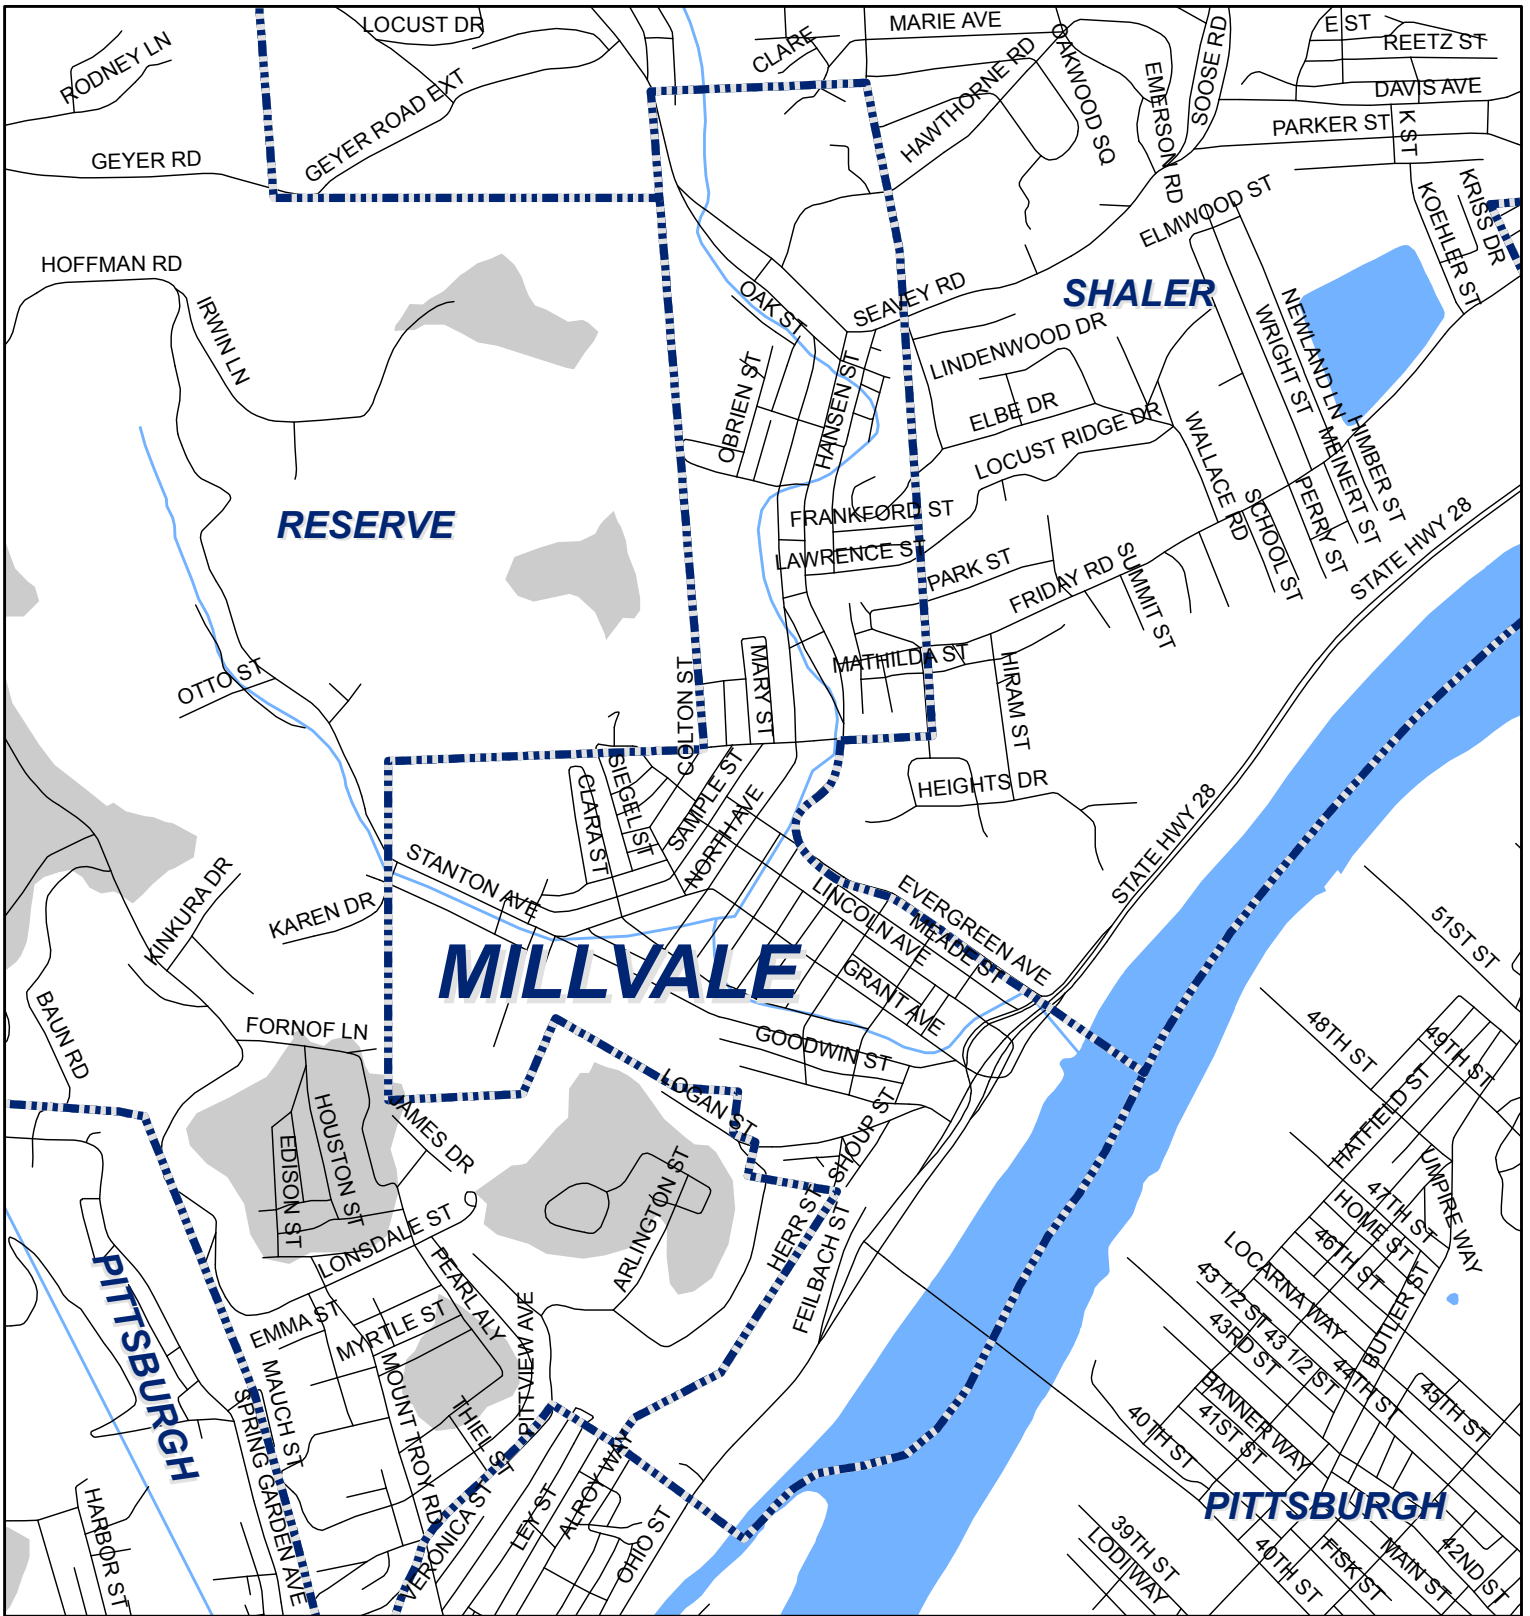

Millvale Borough, Allegheny County

Legend

-  Municipality Boundary
-  Undermined Area

This map was prepared using information considered to be the best historical data available.

The Department cannot verify the accuracy or completeness of this information.