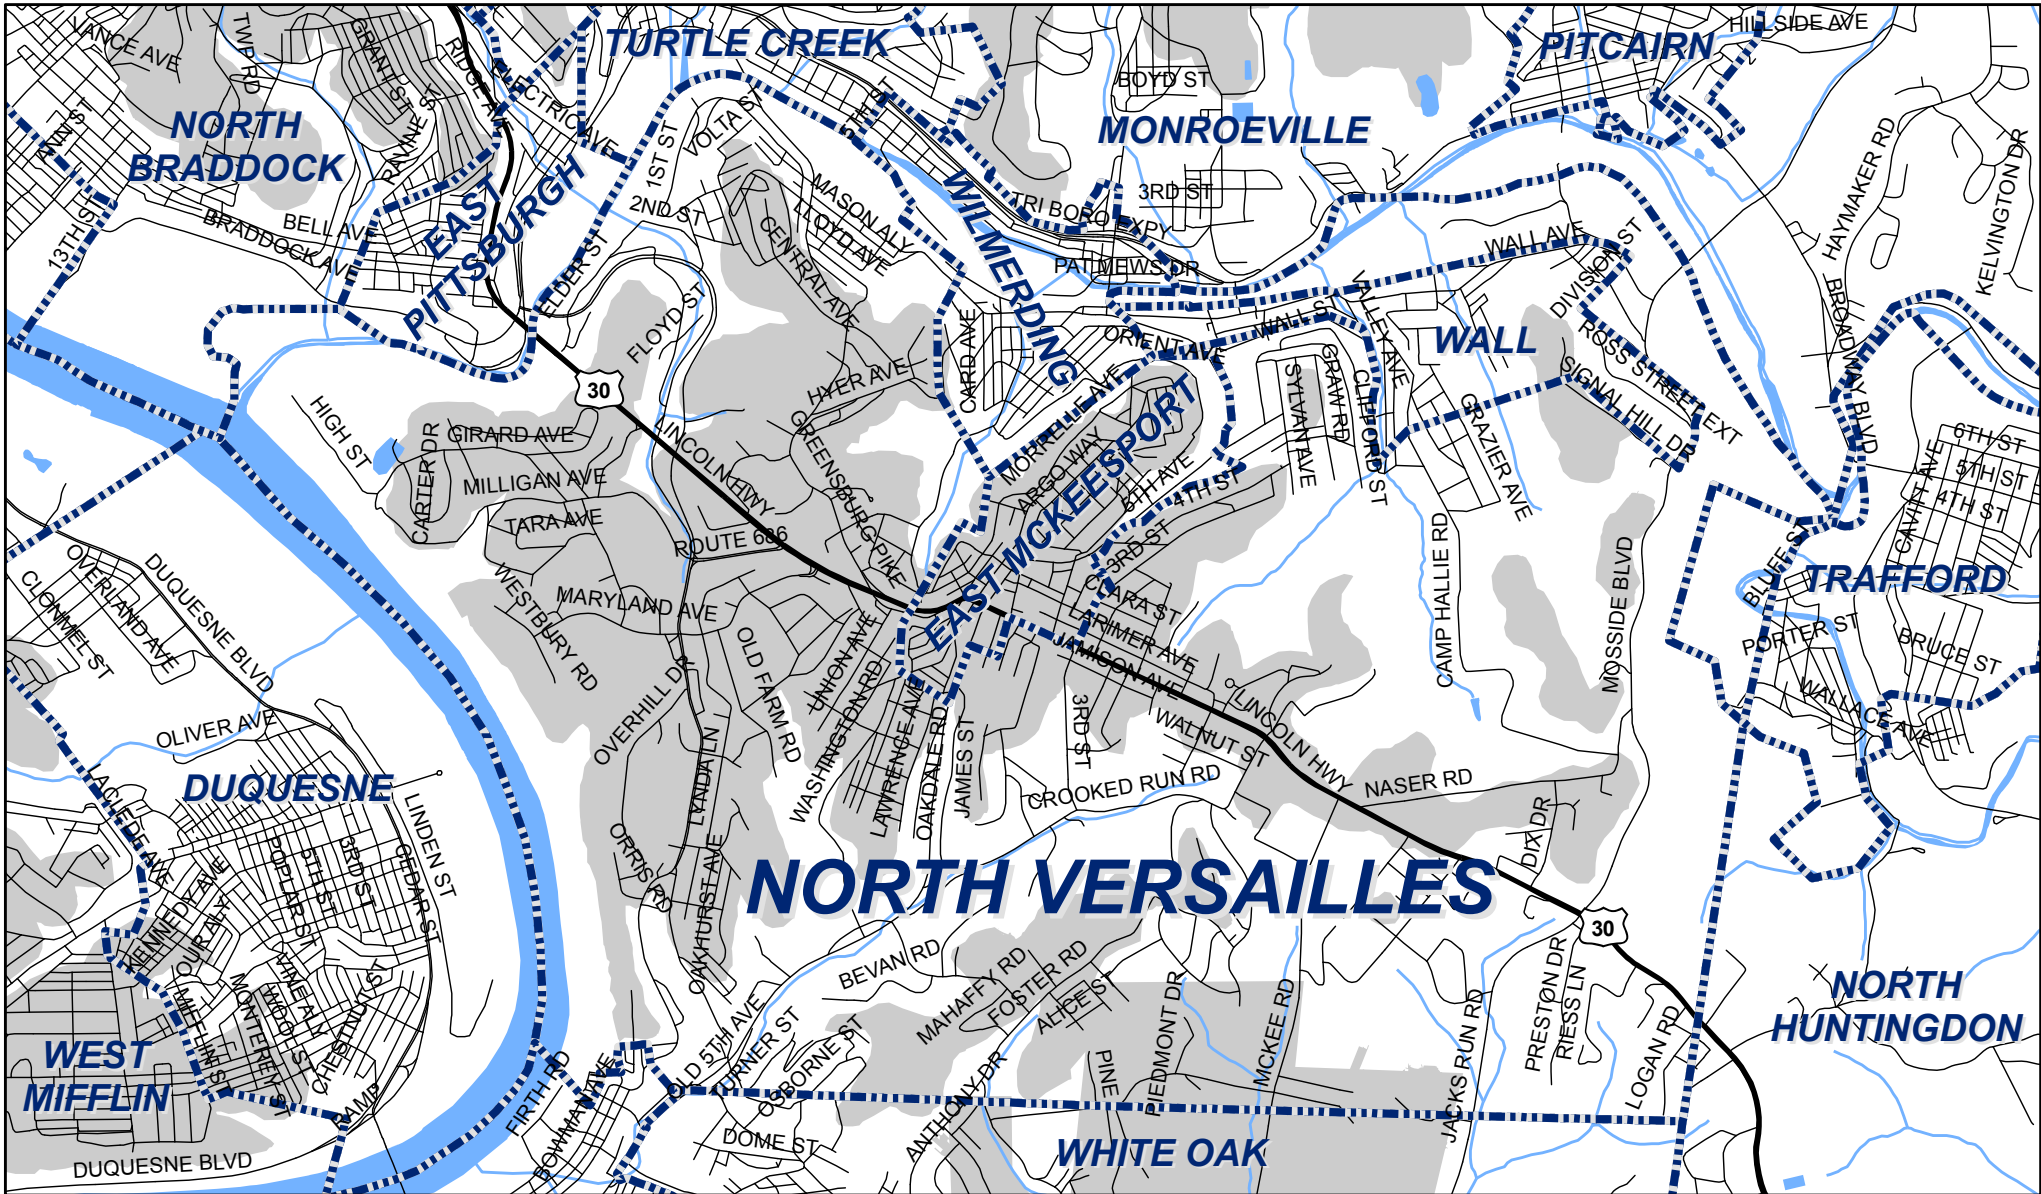

North Versailles Township, Allegheny County

Legend

-  Municipality Boundary
-  Undermined Area

This map was prepared using information considered to be the best historical data available.

The Department cannot verify the accuracy or completeness of this information.